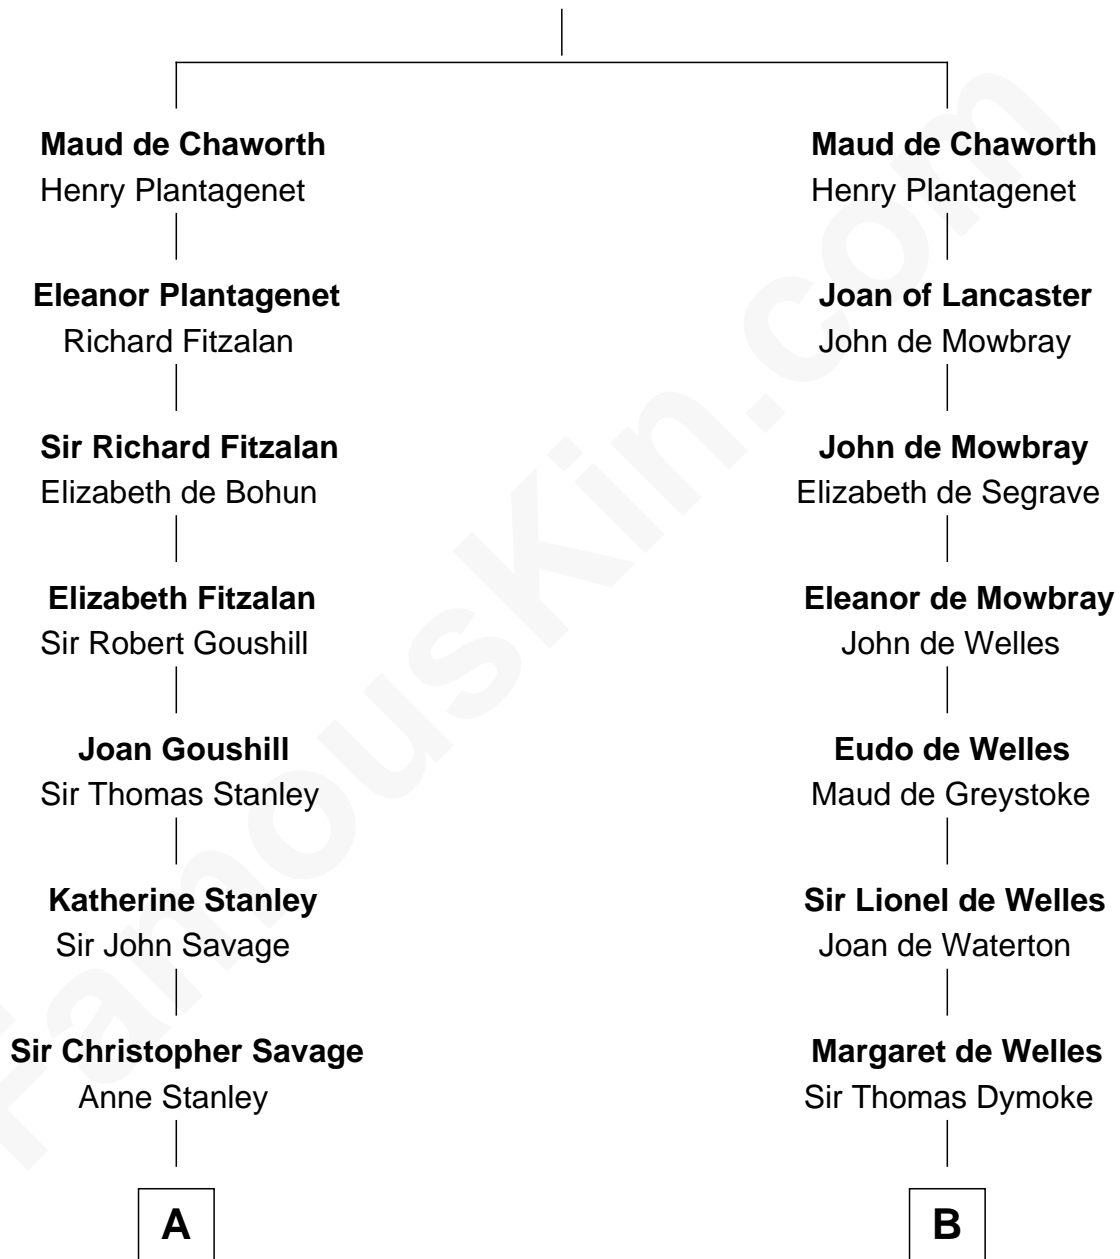

FamousKin.com
Relationship Chart of
Thomas Pynchon
American Novelist

18th cousin 2 times removed of
Ralph Waldo Emerson
American Poet

Sir Patrick de Chaworth
 Isabella de Beauchamp

C

William Lyon Pynchon
Annie Payne Cogswell

William Henry Chichele Pynchon
Carrie Susan Moyses

Thomas Ruggles Pynchon
Catherine Frances Bennett

Thomas Pynchon
Novelist

D

Rev. William Emerson
Ruth Haskins

Ralph Waldo Emerson
American Poet

FamousKin.com