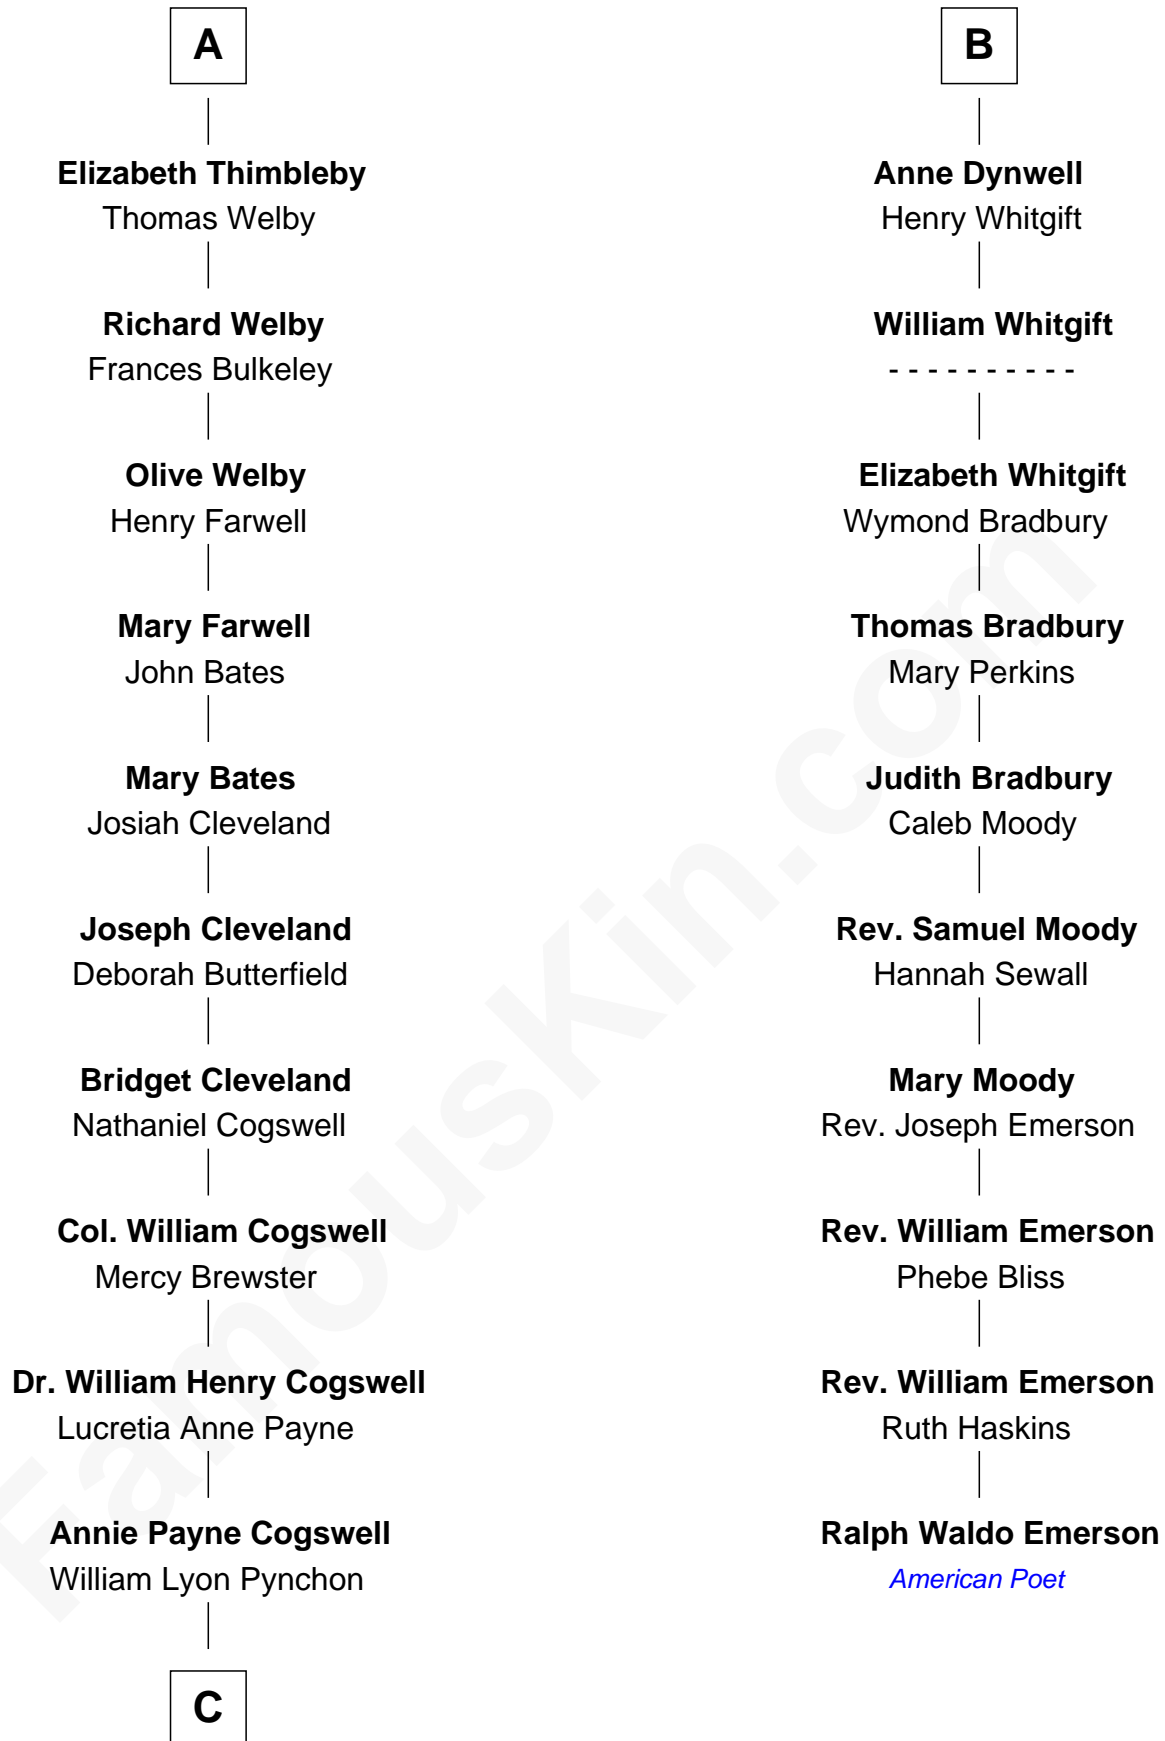

**FamousKin.com**  
**Relationship Chart of**  
**Thomas Pynchon**  
*American Novelist*

16th cousin 3 times removed of  
**Ralph Waldo Emerson**  
*American Poet*

C

William Henry Chichele Pynchon

Carrie Susan Moyses

Thomas Ruggles Pynchon

Catherine Frances Bennett

Thomas Pynchon

*Novelist*

FamousKin.com