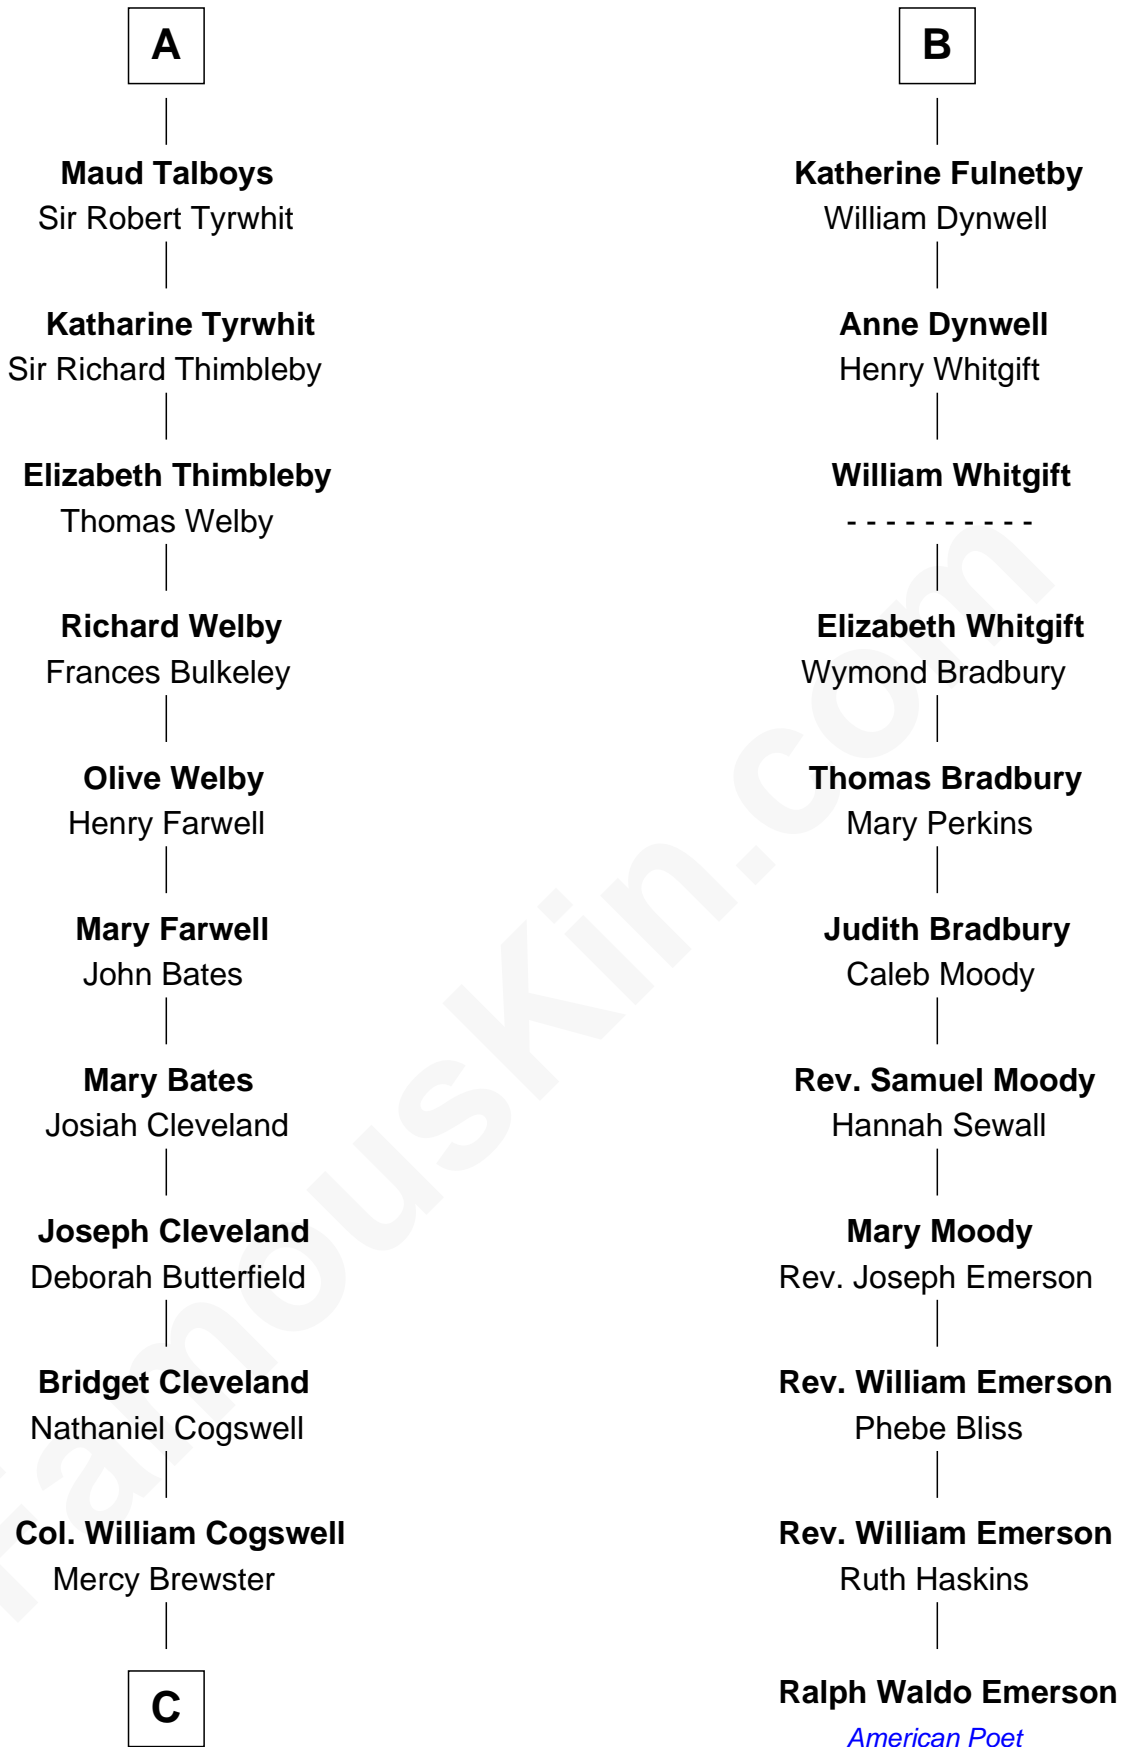

FamousKin.com
Relationship Chart of
Thomas Pynchon
American Novelist

17th cousin 4 times removed of
Ralph Waldo Emerson
American Poet

Sir Hugh I de Audley
 Iseult de Mortimer

C

Dr. William Henry Cogswell

Lucretia Anne Payne

Annie Payne Cogswell

William Lyon Pynchon

William Henry Chichele Pynchon

Carrie Susan Moyses

Thomas Ruggles Pynchon

Catherine Frances Bennett

Thomas Pynchon

Novelist