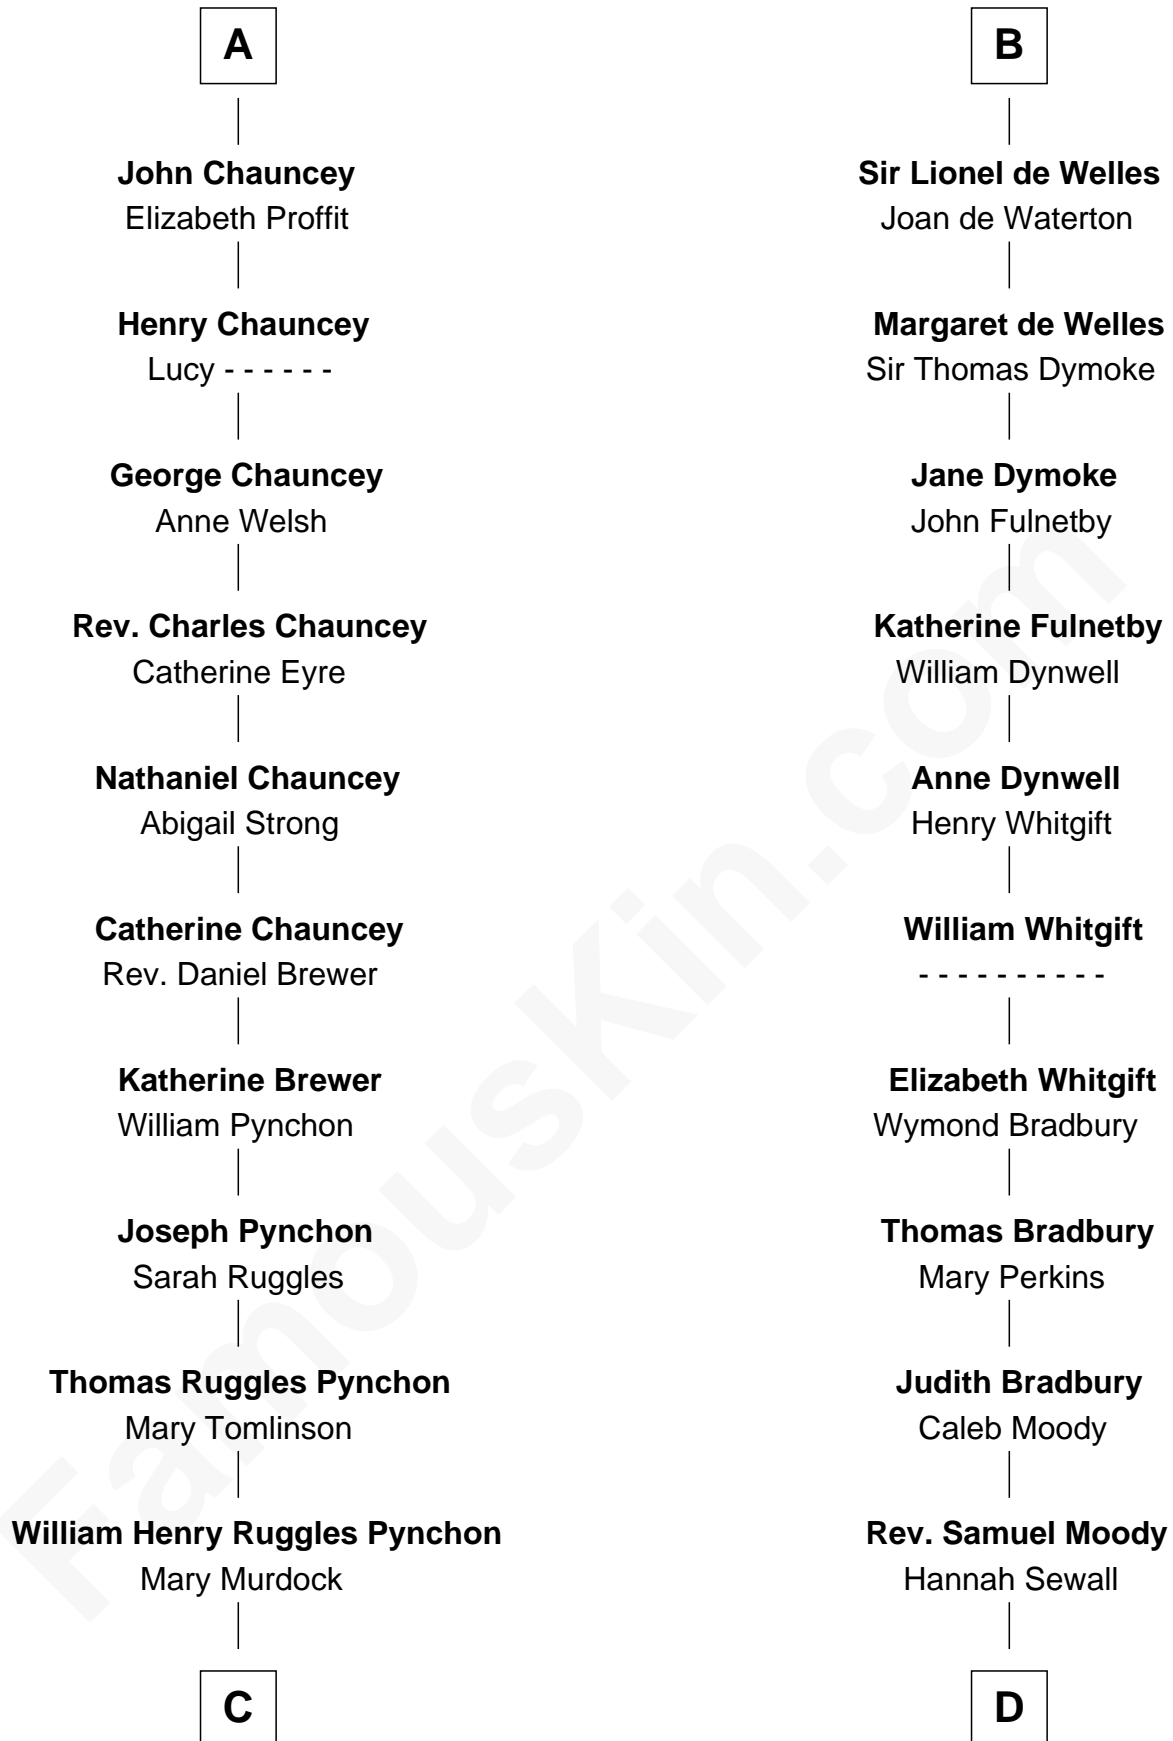

FamousKin.com Relationship Chart of

Thomas Pynchon

American Novelist

20th cousin of

Ralph Waldo Emerson

American Poet

Sir William de Ferrers

Agnes of Chester

C

William Lyon Pynchon

Annie Payne Cogswell

William Henry Chichele Pynchon

Carrie Susan Moyses

Thomas Ruggles Pynchon

Catherine Frances Bennett

Thomas Pynchon