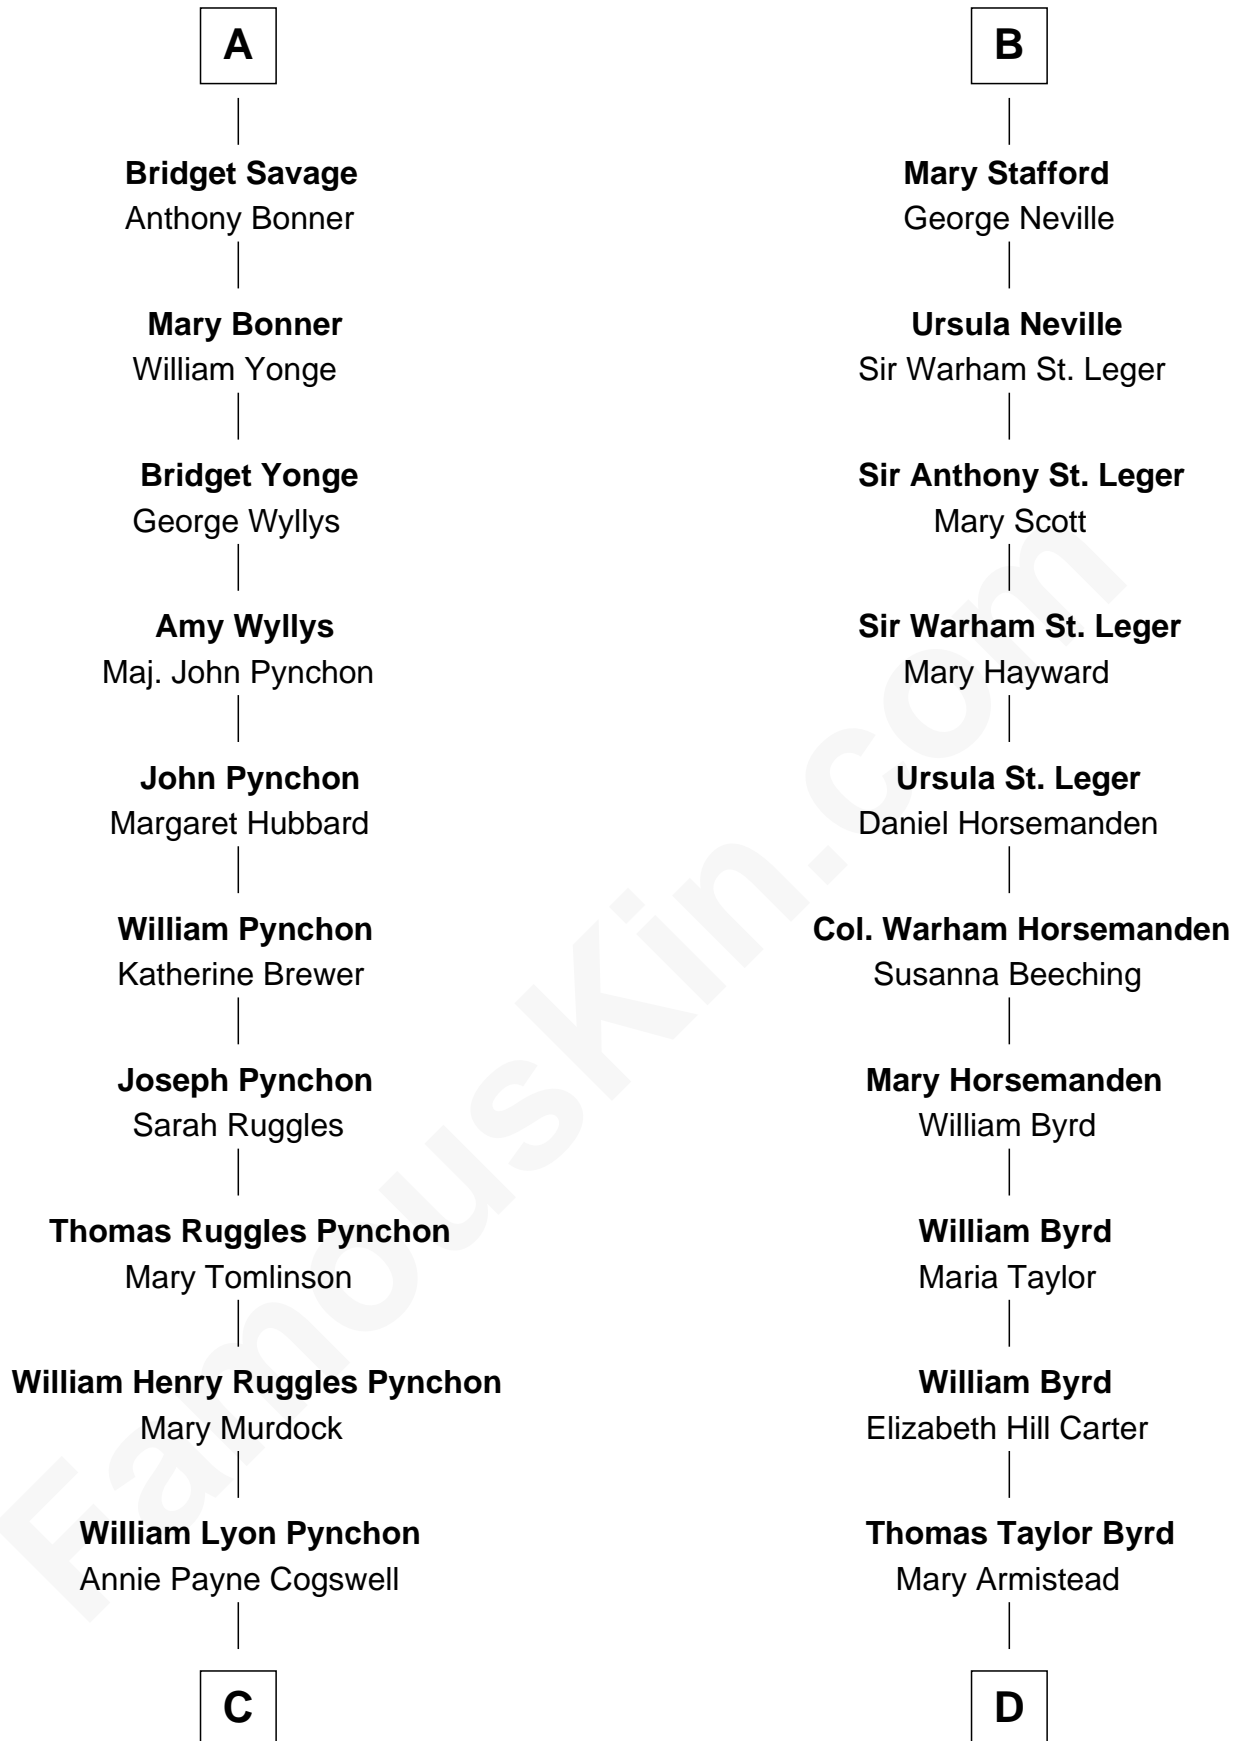

FamousKin.com
Relationship Chart of
Thomas Pynchon
American Novelist

19th cousin 1 time removed of
Admiral Richard Byrd
Polar Explorer

C

William Henry Chichele Pynchon

Carrie Susan Moyses

Thomas Ruggles Pynchon

Catherine Frances Bennett

Thomas Pynchon

Novelist

D

Richard Evelyn Byrd

Anne Harrison

Col. William Byrd

Jane Meriwether Rivers

Richard Evelyn Byrd

Eleanor Bolling Flood

Admiral Richard Byrd

Polar Explorer