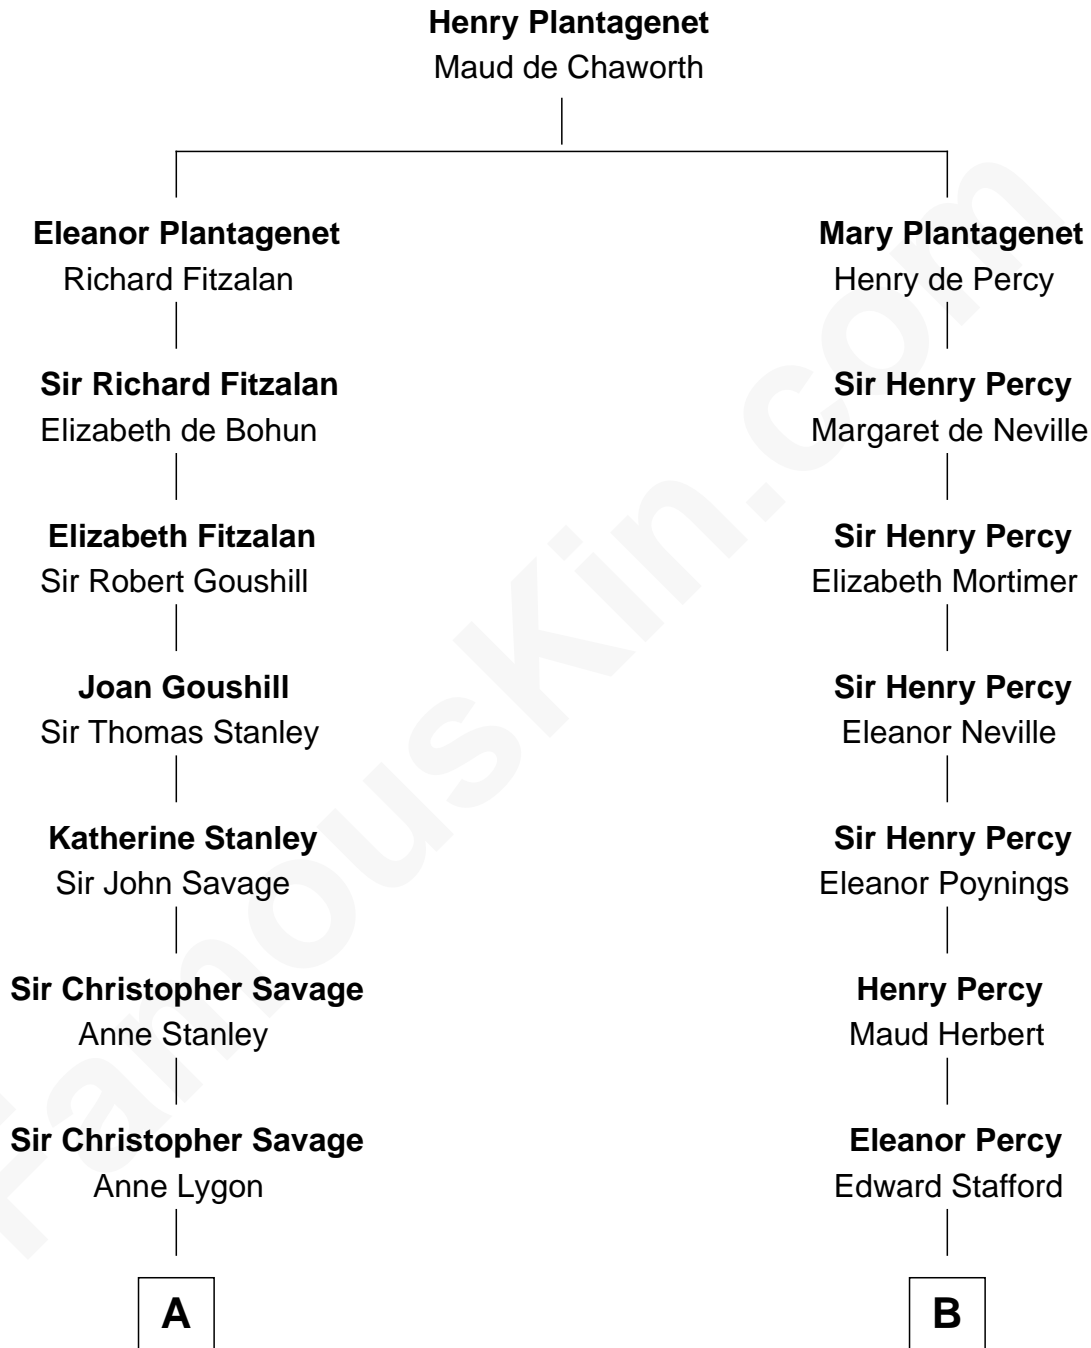

FamousKin.com
Relationship Chart of
Thomas Pynchon
American Novelist

19th cousin 1 time removed of
Admiral Richard Byrd
Polar Explorer

C

William Henry Chichele Pynchon

Carrie Susan Moyses

Thomas Ruggles Pynchon

Catherine Frances Bennett

Thomas Pynchon

Novelist

D

Richard Evelyn Byrd

Anne Harrison

Col. William Byrd

Jane Meriwether Rivers

Richard Evelyn Byrd

Eleanor Bolling Flood

Admiral Richard Byrd

Polar Explorer