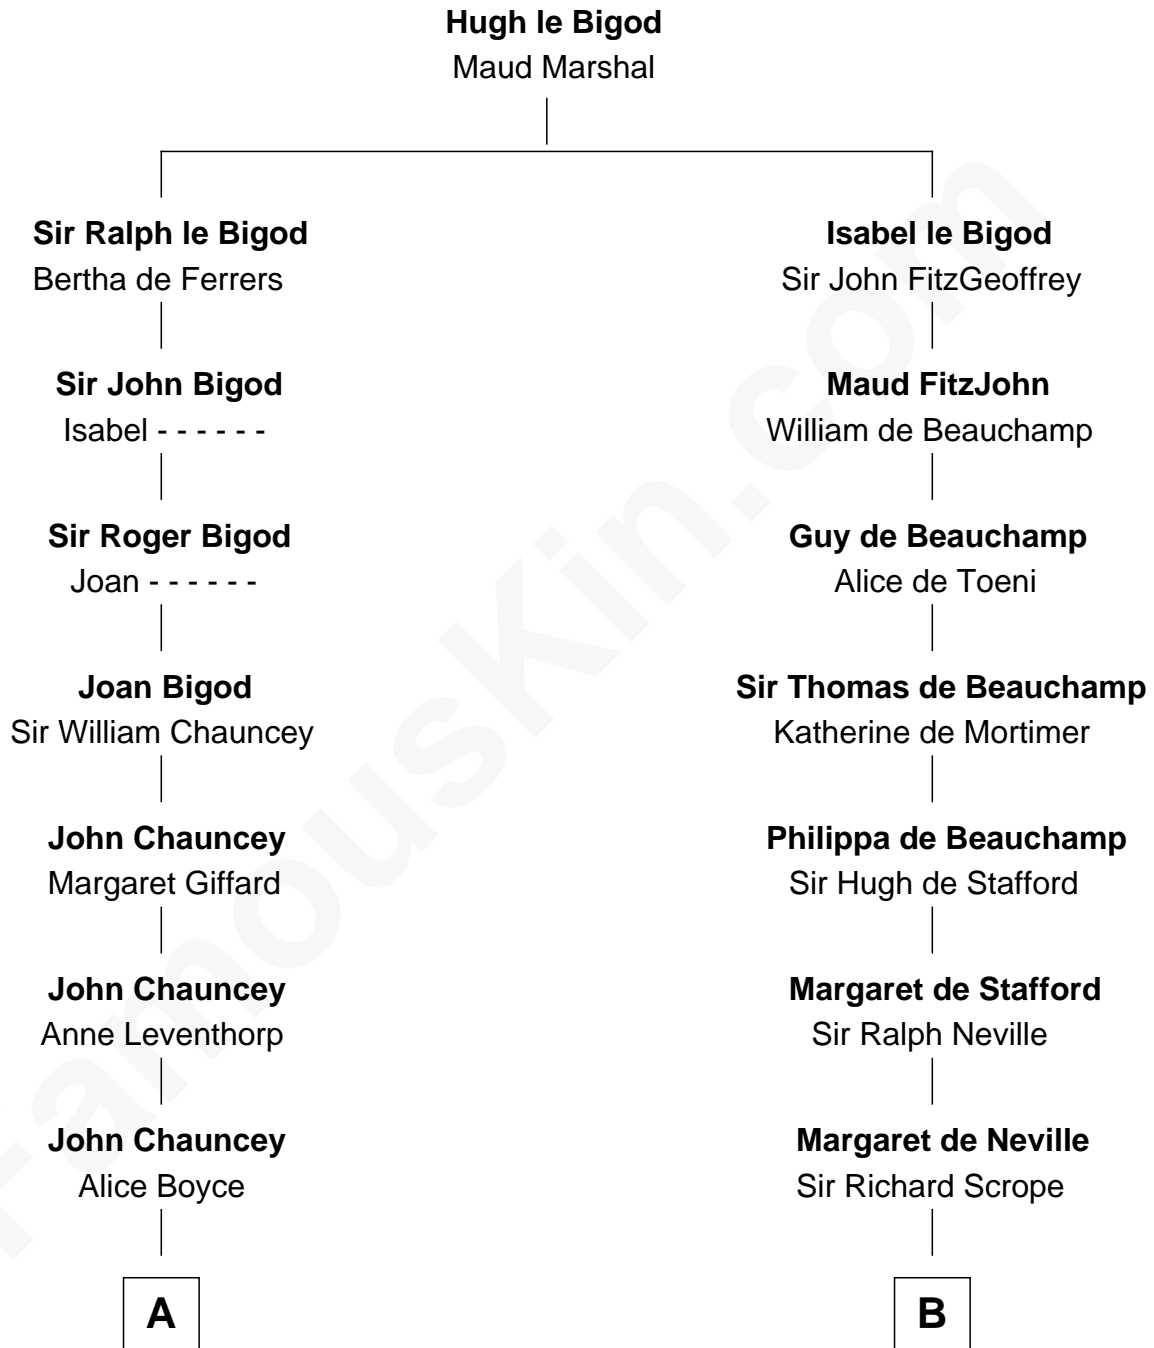

FamousKin.com
Relationship Chart of
Thomas Pynchon
American Novelist

20th cousin 1 time removed of
Admiral Richard Byrd
Polar Explorer

C

William Lyon Pynchon
Annie Payne Cogswell

William Henry Chichele Pynchon
Carrie Susan Moyses

Thomas Ruggles Pynchon
Catherine Frances Bennett

Thomas Pynchon
Novelist

D

Benjamin Harrison
Evelyn Taylor Byrd

Anne Harrison
Richard Evelyn Byrd

Col. William Byrd
Jane Meriwether Rivers

Richard Evelyn Byrd
Eleanor Bolling Flood

Admiral Richard Byrd
Polar Explorer