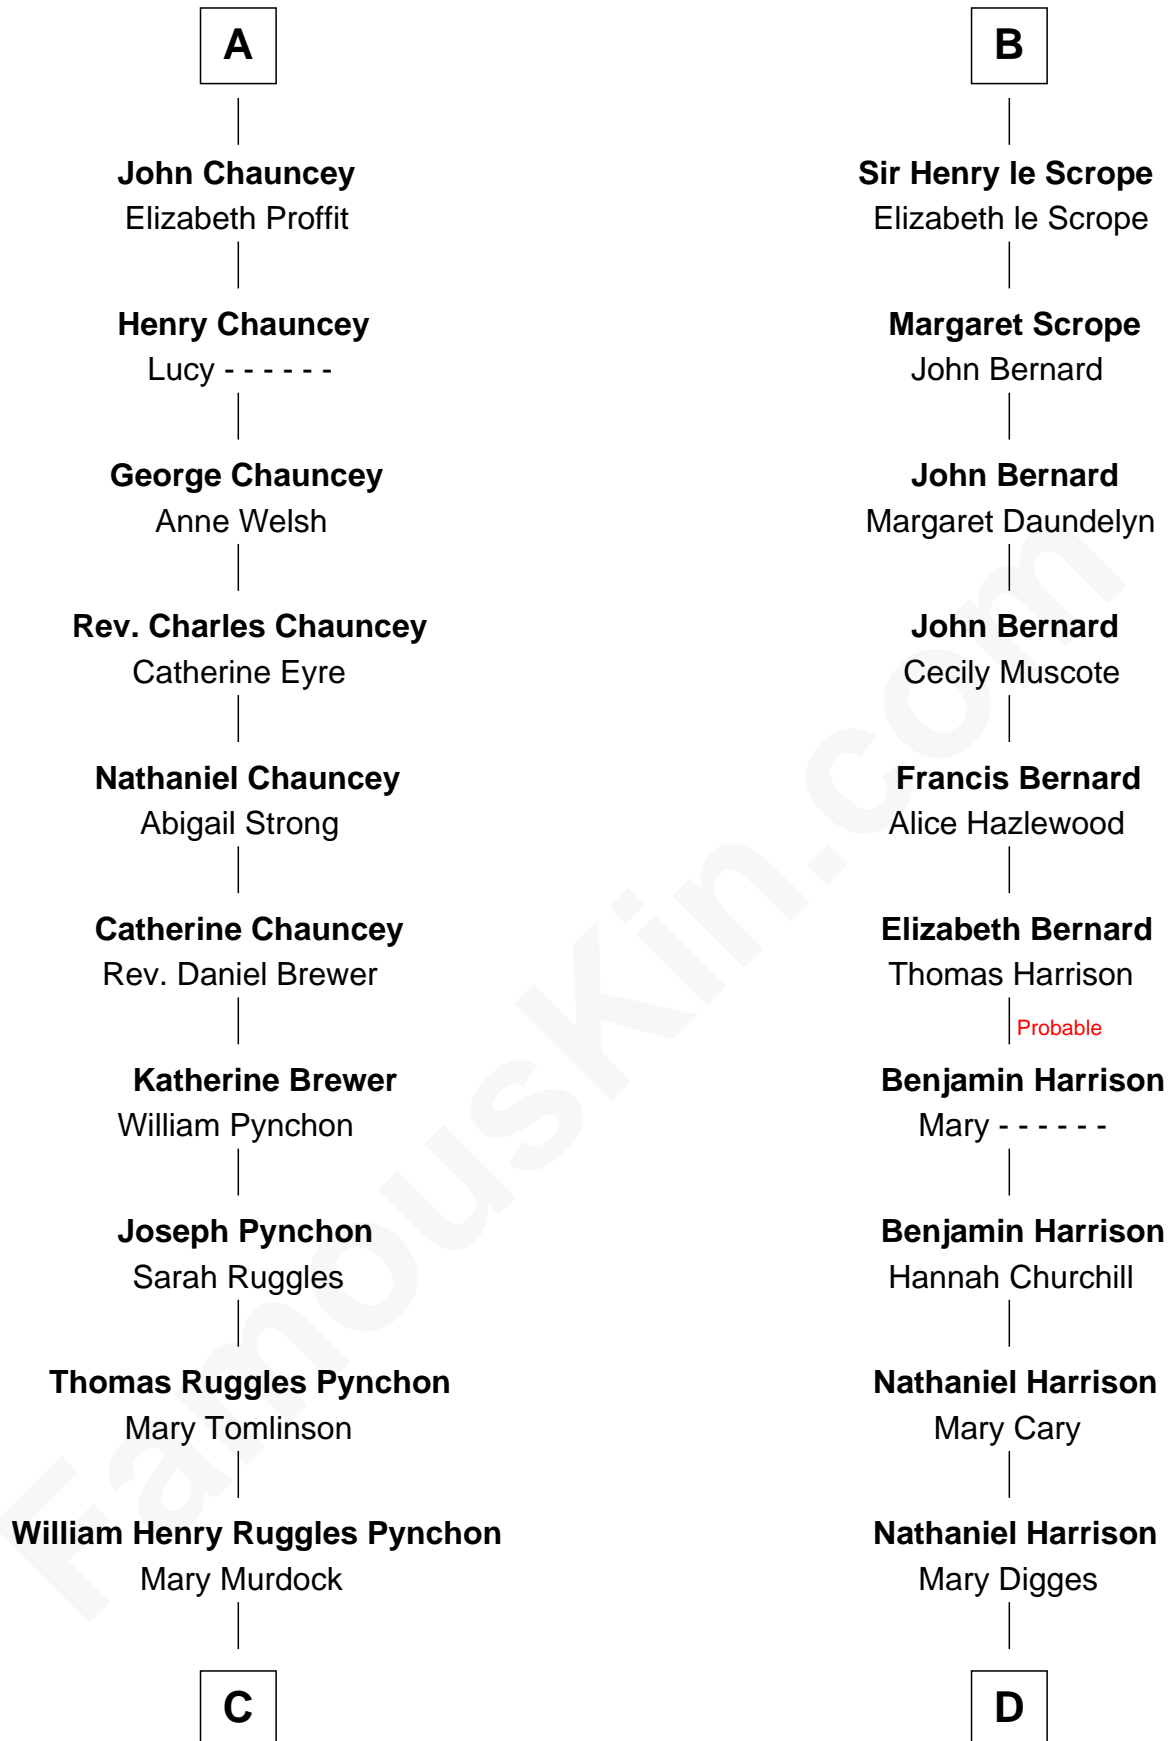

FamousKin.com
Relationship Chart of
Thomas Pynchon
American Novelist

20th cousin 1 time removed of
Admiral Richard Byrd
Polar Explorer

C

William Lyon Pynchon
Annie Payne Cogswell

William Henry Chichele Pynchon
Carrie Susan Moyses

Thomas Ruggles Pynchon
Catherine Frances Bennett

Thomas Pynchon
Novelist

D

Benjamin Harrison
Evelyn Taylor Byrd

Anne Harrison
Richard Evelyn Byrd

Col. William Byrd
Jane Meriwether Rivers

Richard Evelyn Byrd
Eleanor Bolling Flood

Admiral Richard Byrd
Polar Explorer