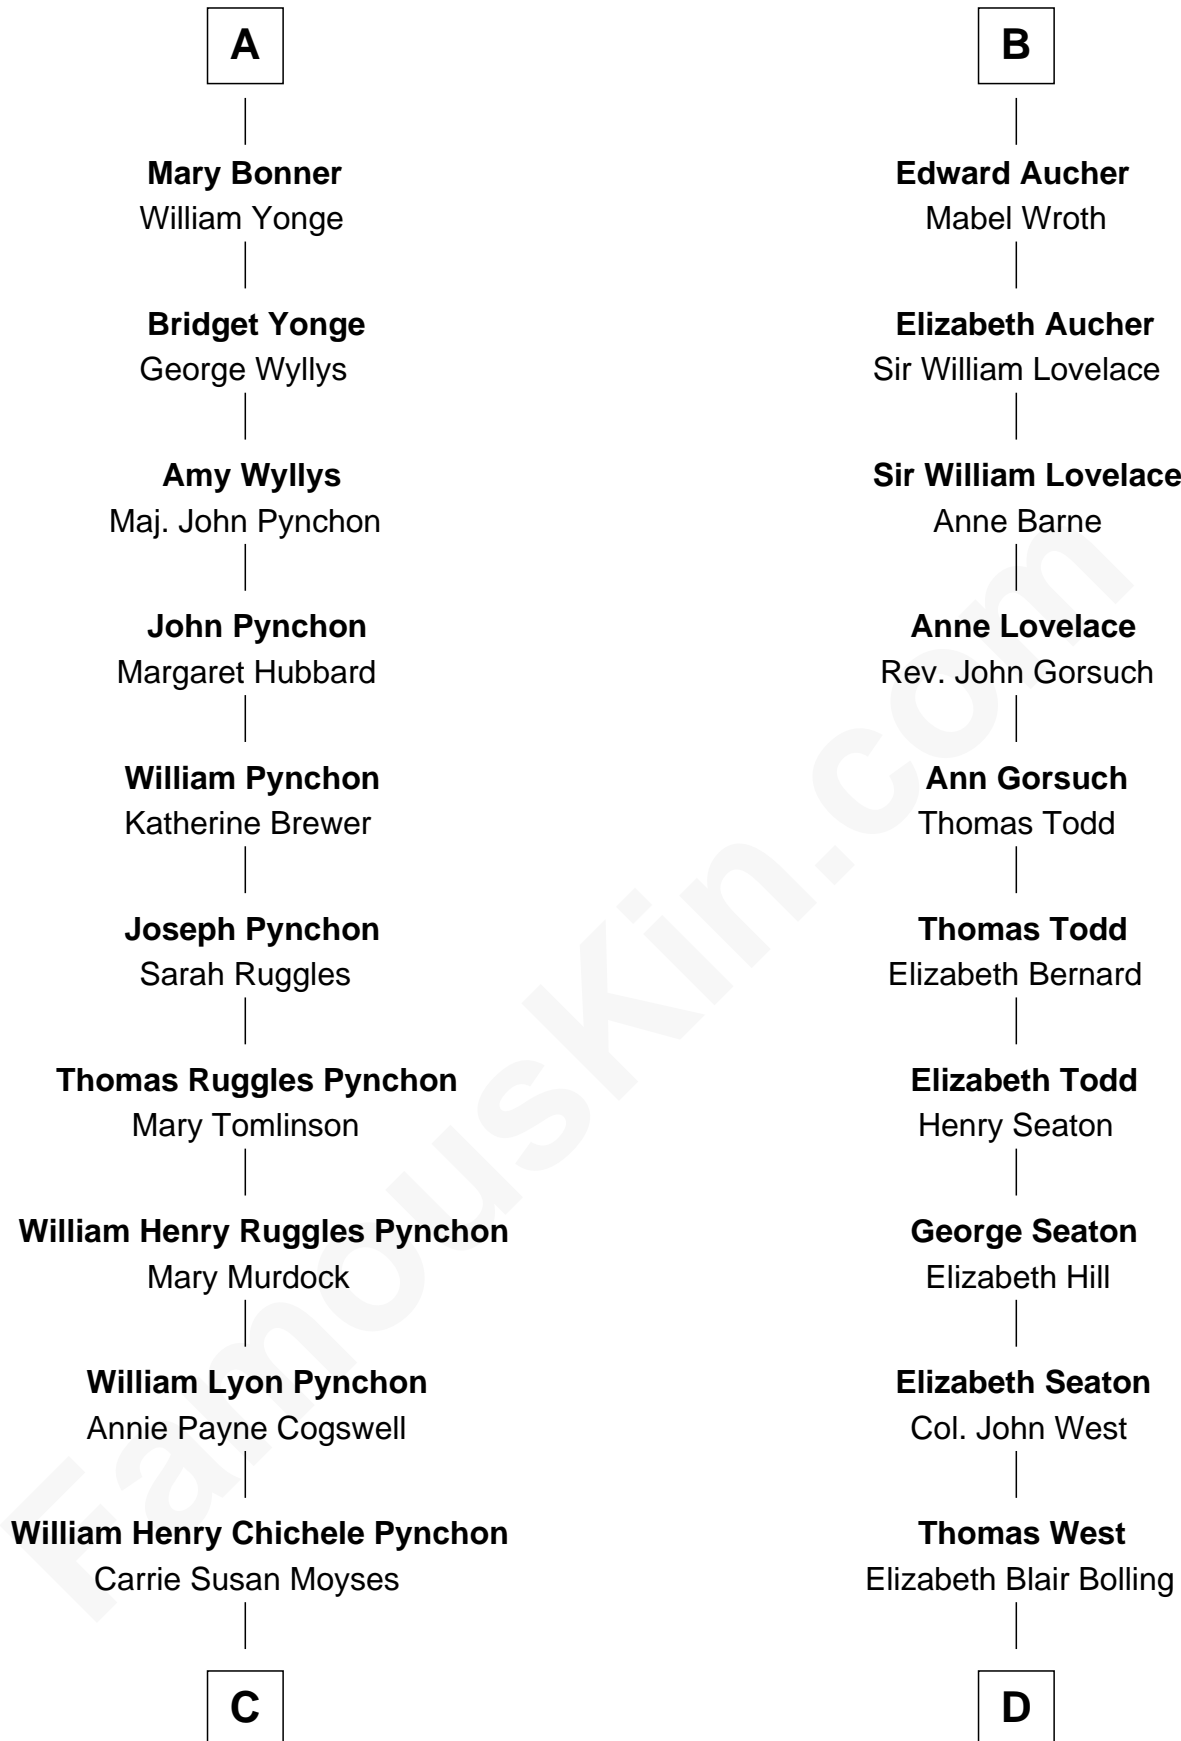

FamousKin.com
Relationship Chart of
Thomas Pynchon
American Novelist

18th cousin 3 times removed of
Admiral Richard Byrd
Polar Explorer

C

Thomas Ruggles Pynchon
Catherine Frances Bennett

Thomas Pynchon
Novelist

D

Eliza Bolling West
Dr. Joel Walker Flood

Col. Henry De La Warr Flood
Mary Elizabeth Trent

Joel Walker Flood
Ella Faulkner

Eleanor Bolling Flood
Richard Evelyn Byrd

Admiral Richard Byrd
Polar Explorer

FamousKin.com