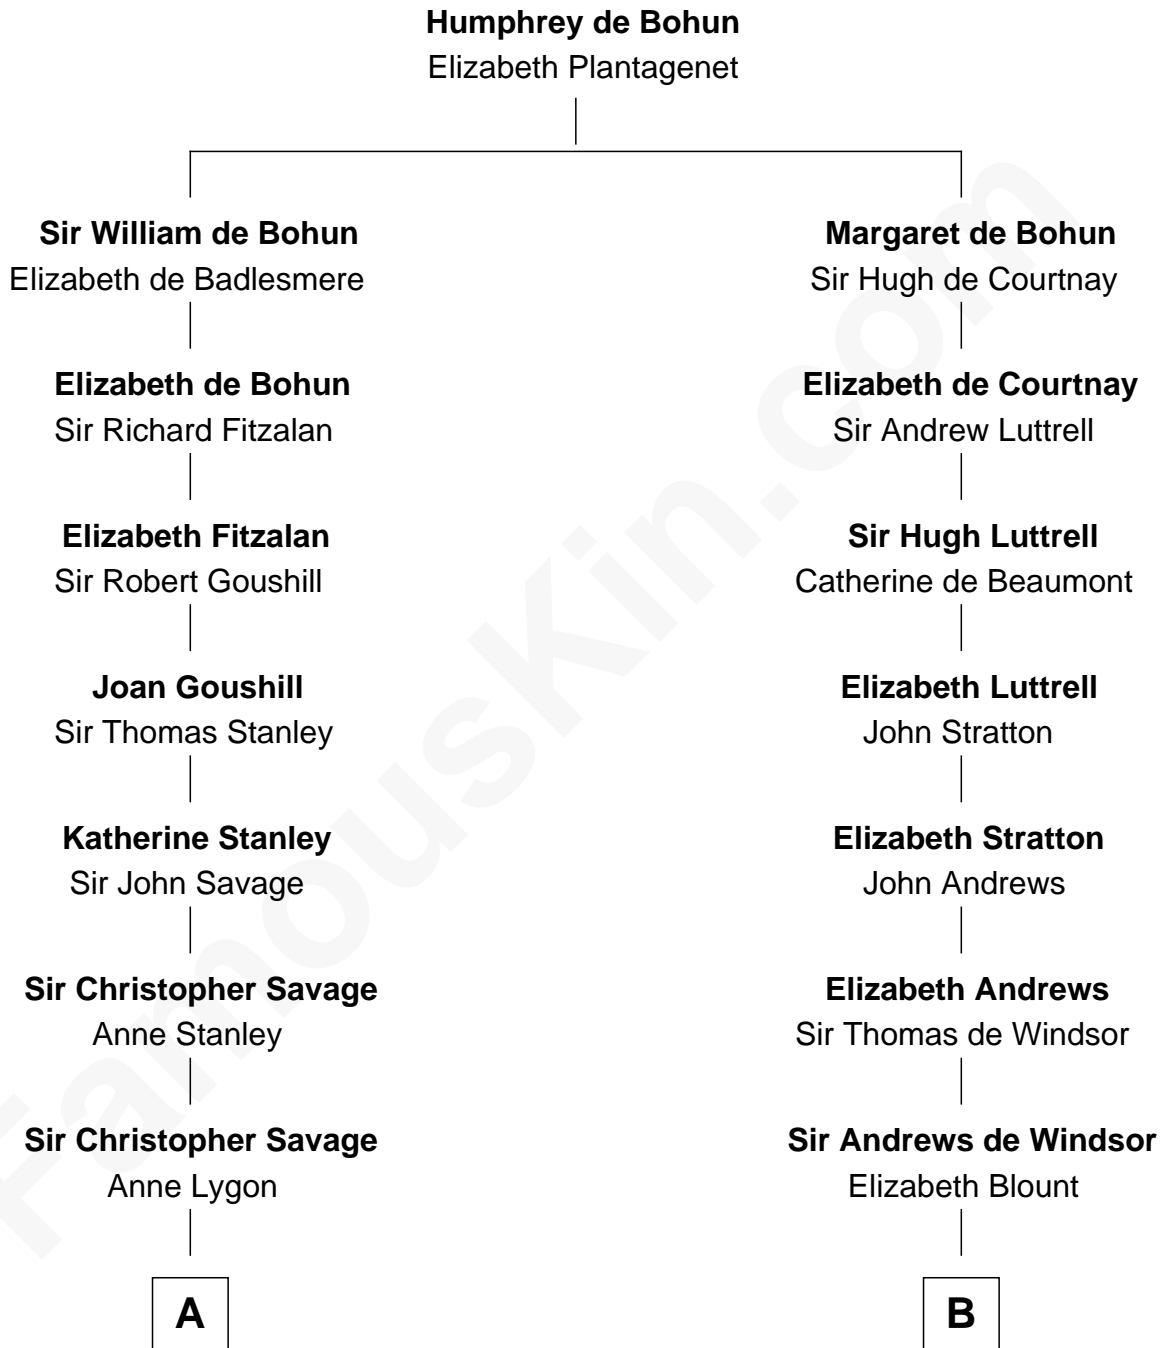

FamousKin.com
Relationship Chart of
Thomas Pynchon
American Novelist

18th cousin 1 time removed of
Admiral Richard Byrd
Polar Explorer

C

William Henry Chichele Pynchon

Carrie Susan Moyses

Thomas Ruggles Pynchon

Catherine Frances Bennett

Thomas Pynchon

Novelist

D

Richard Evelyn Byrd

Eleanor Bolling Flood

Admiral Richard Byrd

Polar Explorer