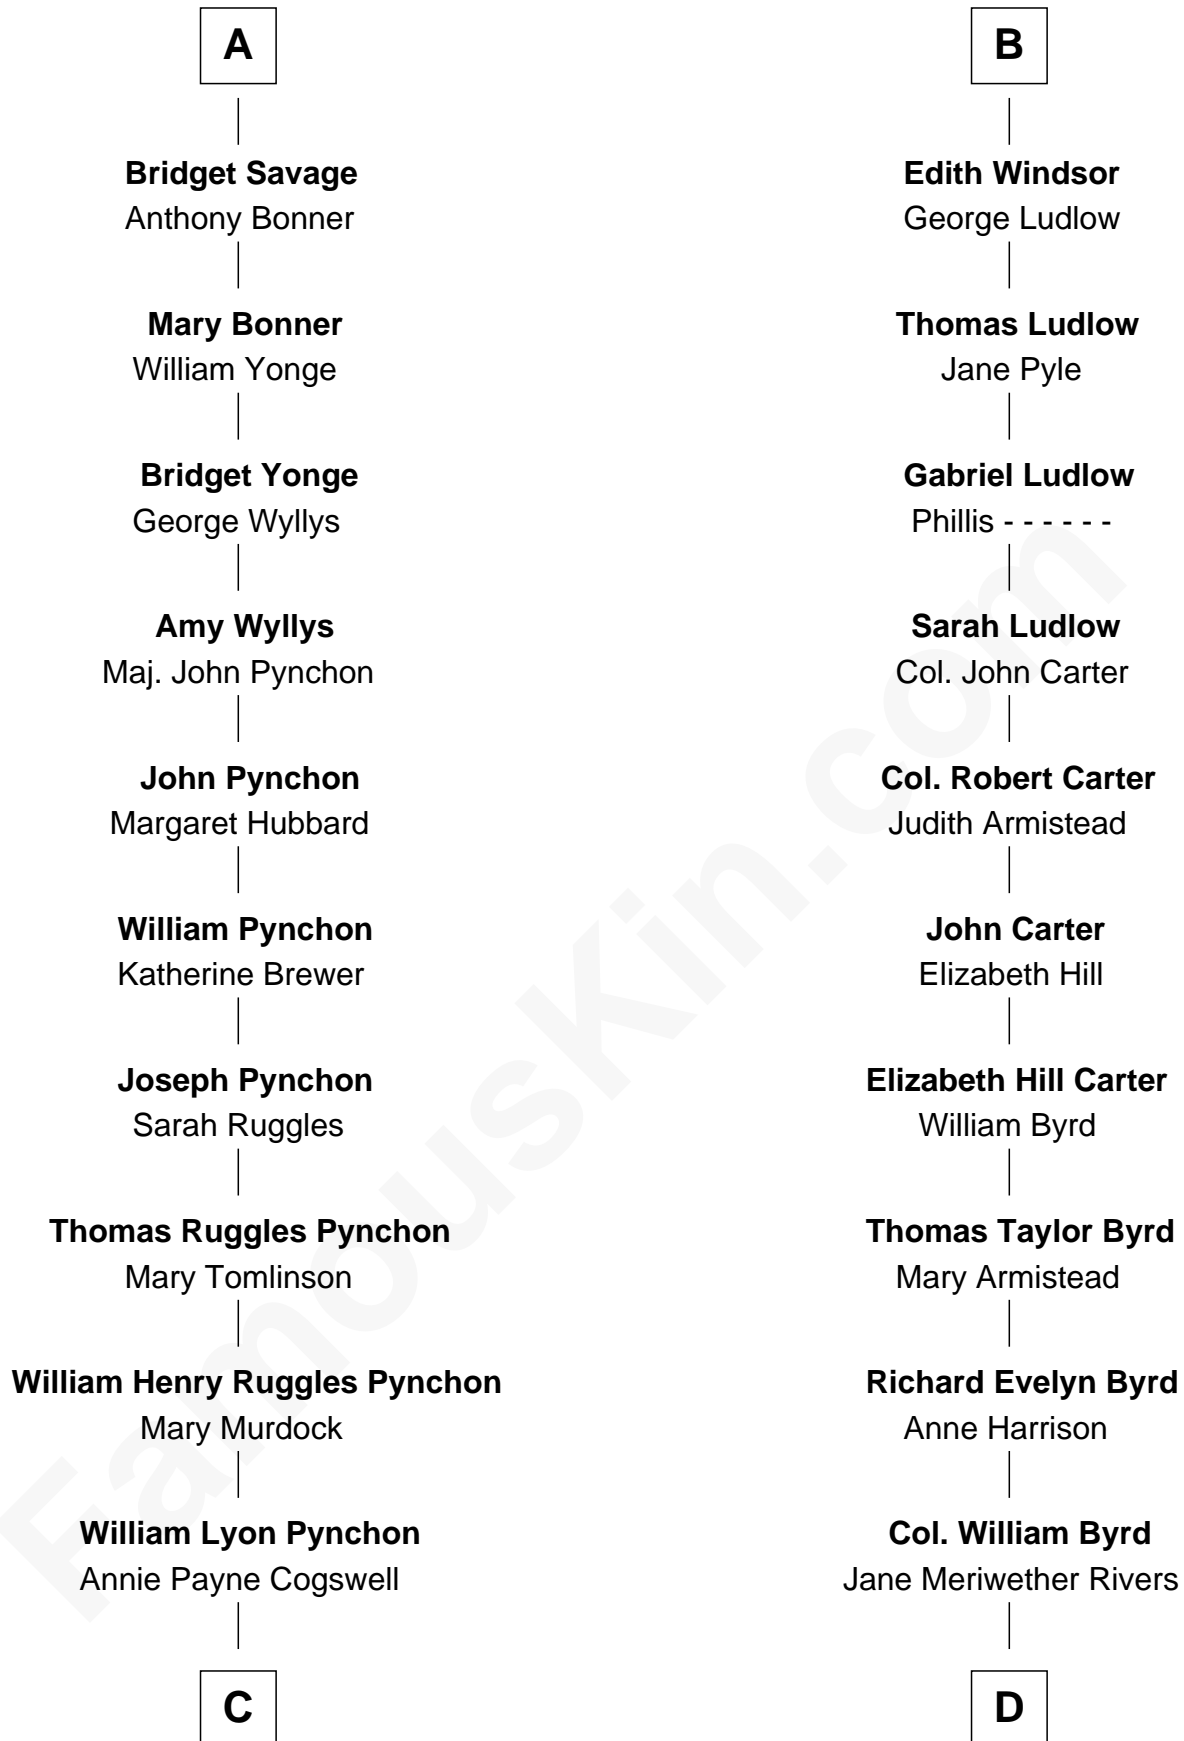

FamousKin.com
Relationship Chart of
Thomas Pynchon
American Novelist

18th cousin 1 time removed of
Admiral Richard Byrd
Polar Explorer

C

William Henry Chichele Pynchon

Carrie Susan Moyses

Thomas Ruggles Pynchon

Catherine Frances Bennett

Thomas Pynchon

Novelist

D

Richard Evelyn Byrd

Eleanor Bolling Flood

Admiral Richard Byrd

Polar Explorer