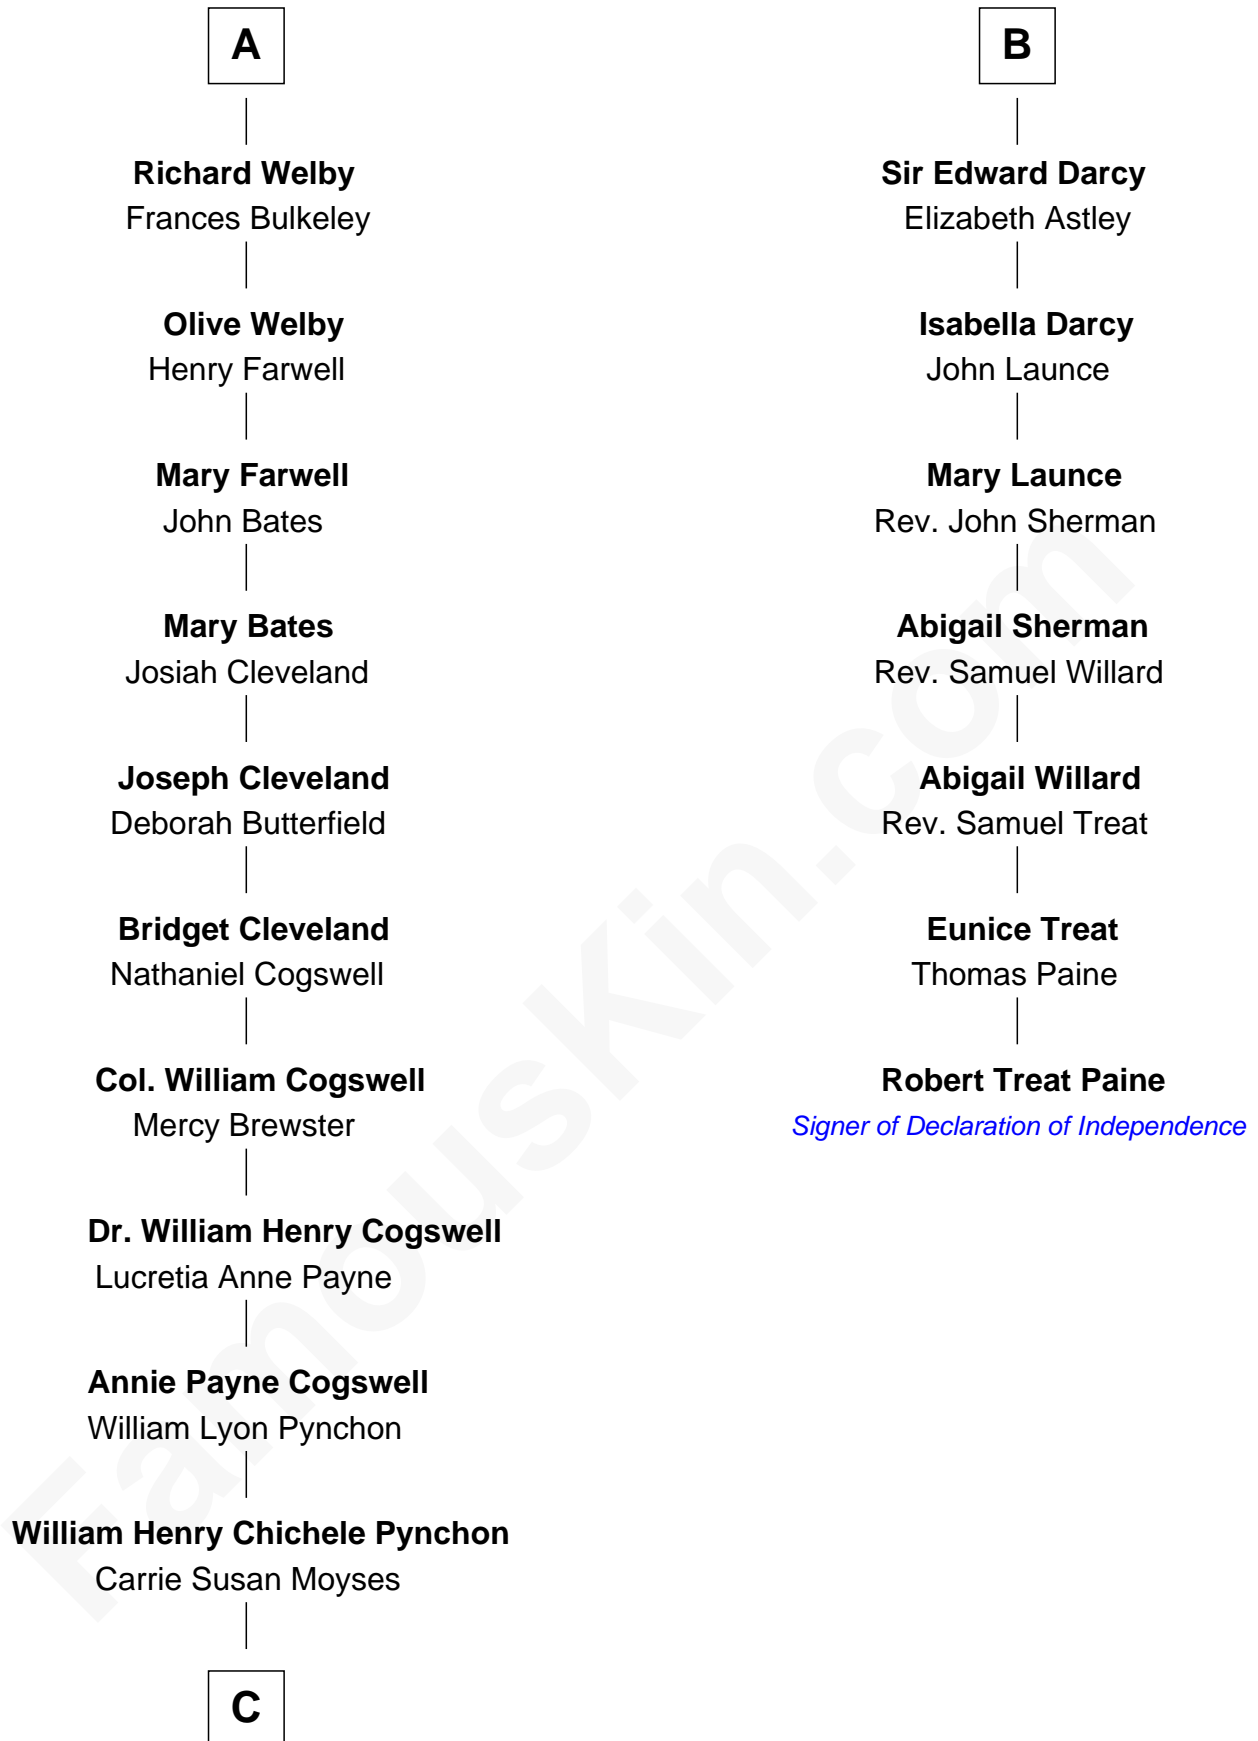

**FamousKin.com**  
**Relationship Chart of**  
**Thomas Pynchon**  
*American Novelist*

13th cousin 5 times removed of

**Robert Treat Paine**  
*Signer of the Declaration of Independence*

**C**

**Thomas Ruggles Pynchon**  
Catherine Frances Bennett