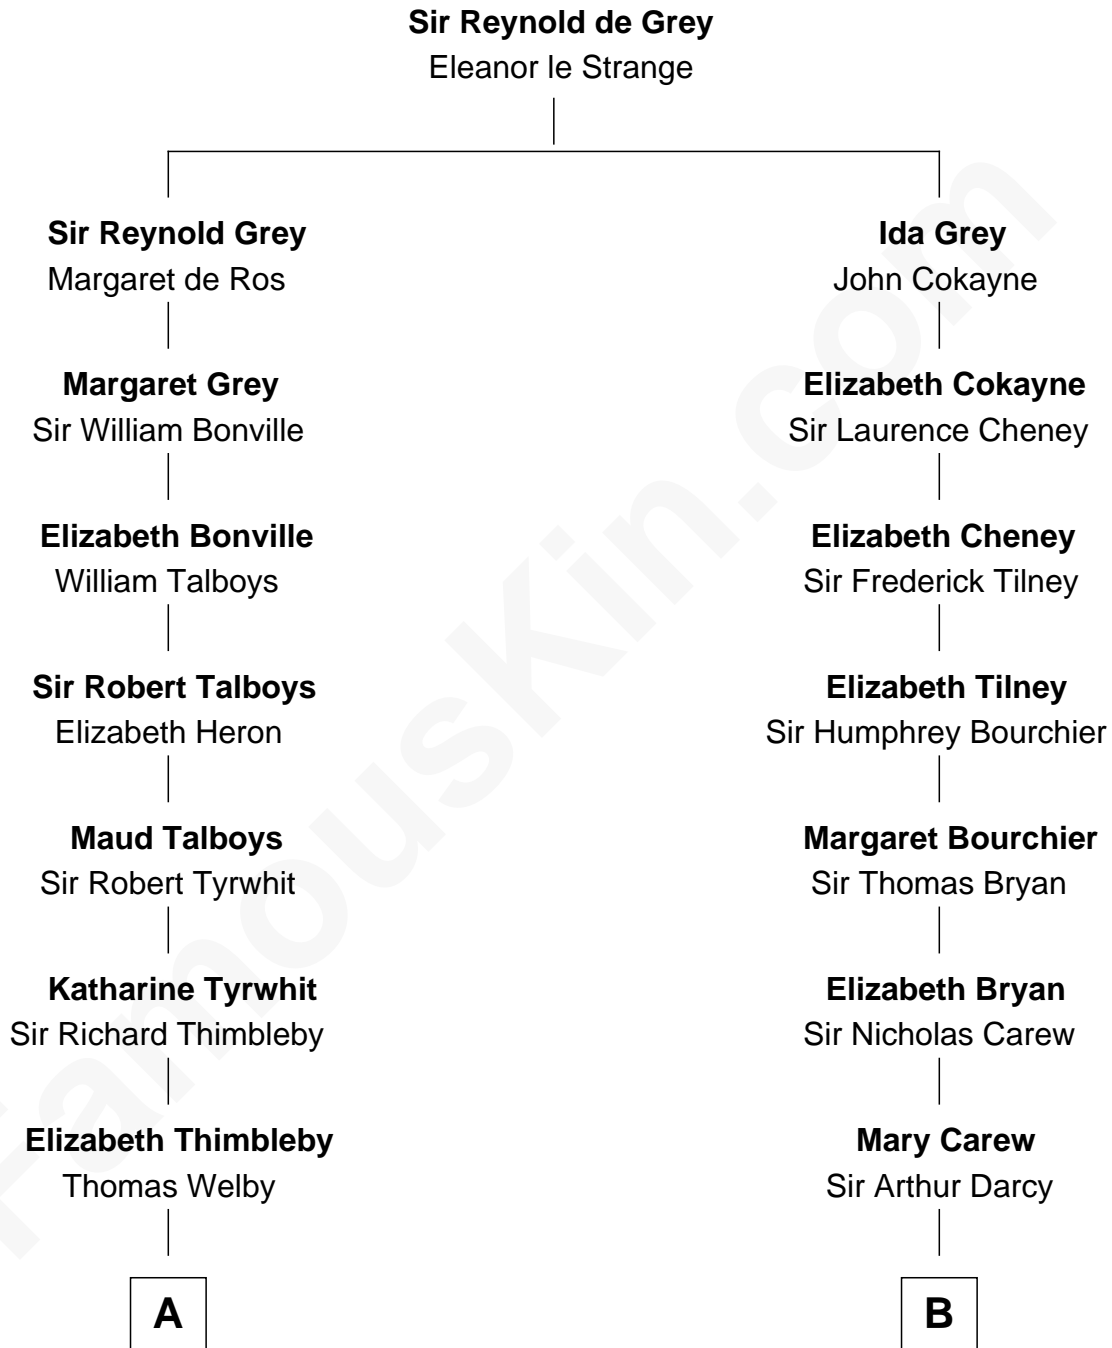

**FamousKin.com**  
**Relationship Chart of**  
**Thomas Pynchon**  
*American Novelist*

13th cousin 5 times removed of

**Robert Treat Paine**  
*Signer of the Declaration of Independence*

**C**

**Thomas Ruggles Pynchon**  
Catherine Frances Bennett

**Thomas Pynchon**  
*Novelist*

FamousKin.com