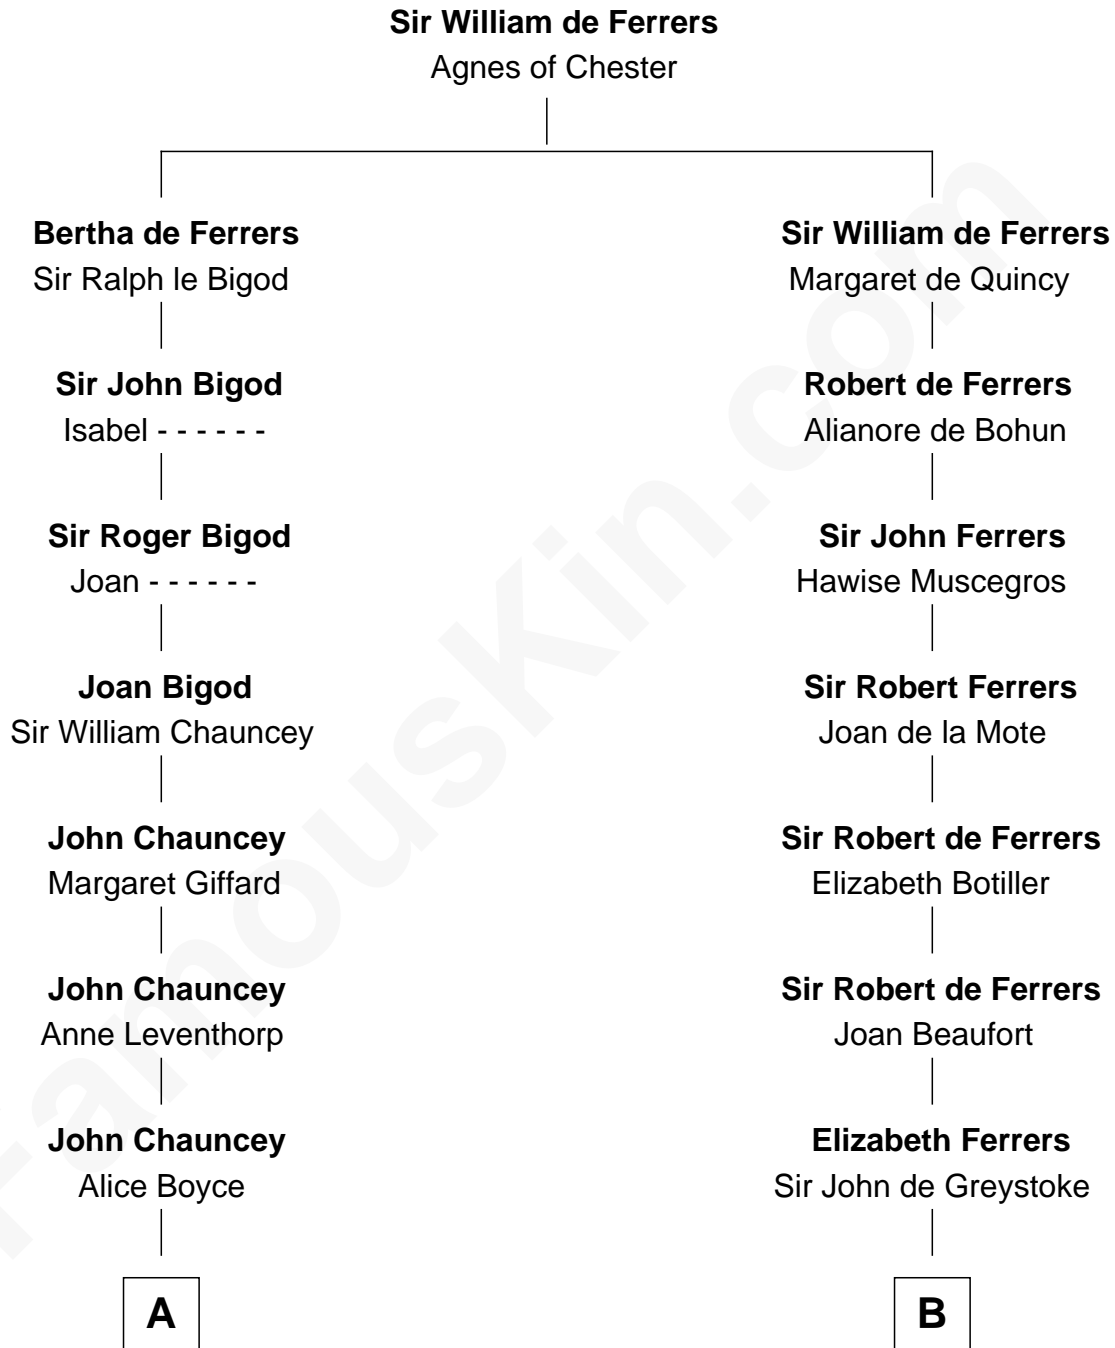

**FamousKin.com**  
**Relationship Chart of**  
**Thomas Pynchon**  
*American Novelist*

18th cousin 2 times removed of

**Robert Treat Paine**  
*Signer of the Declaration of Independence*

**C**

**William Lyon Pynchon**  
Annie Payne Cogswell

**William Henry Chichele Pynchon**  
Carrie Susan Moyses

**Thomas Ruggles Pynchon**  
Catherine Frances Bennett

**Thomas Pynchon**  
*Novelist*

**D**

**Eunice Treat**  
Thomas Paine

**Robert Treat Paine**  
*Signer of Declaration of Independence*