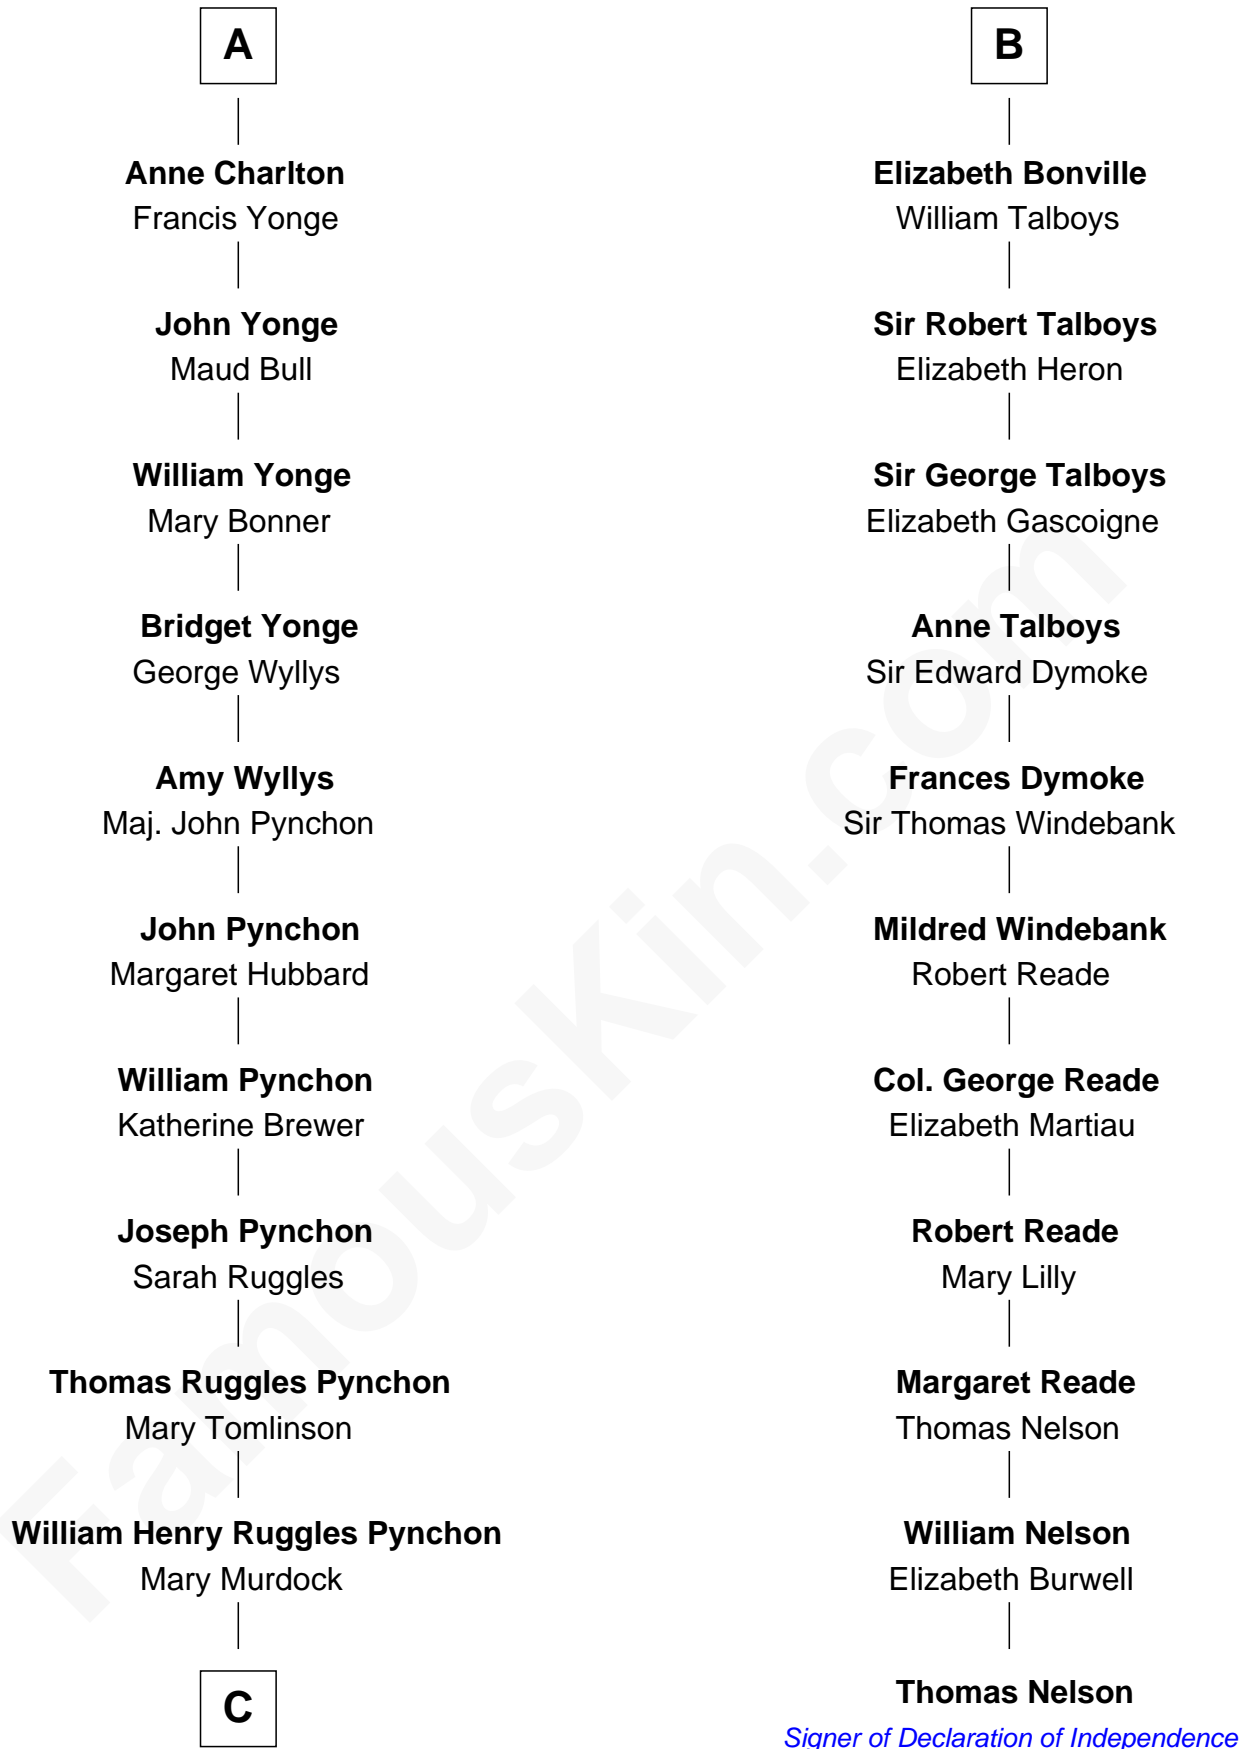

FamousKin.com
Relationship Chart of
Thomas Pynchon
American Novelist

17th cousin 3 times removed of

Thomas Nelson
Signer of the Declaration of Independence

Sir Roger de Somery
 Nichole d'Aubenev

C

—
William Lyon Pynchon

Annie Payne Cogswell

—
William Henry Chichele Pynchon

Carrie Susan Moyses

—
Thomas Ruggles Pynchon

Catherine Frances Bennett

—
Thomas Pynchon

Novelist

FamousKin.com