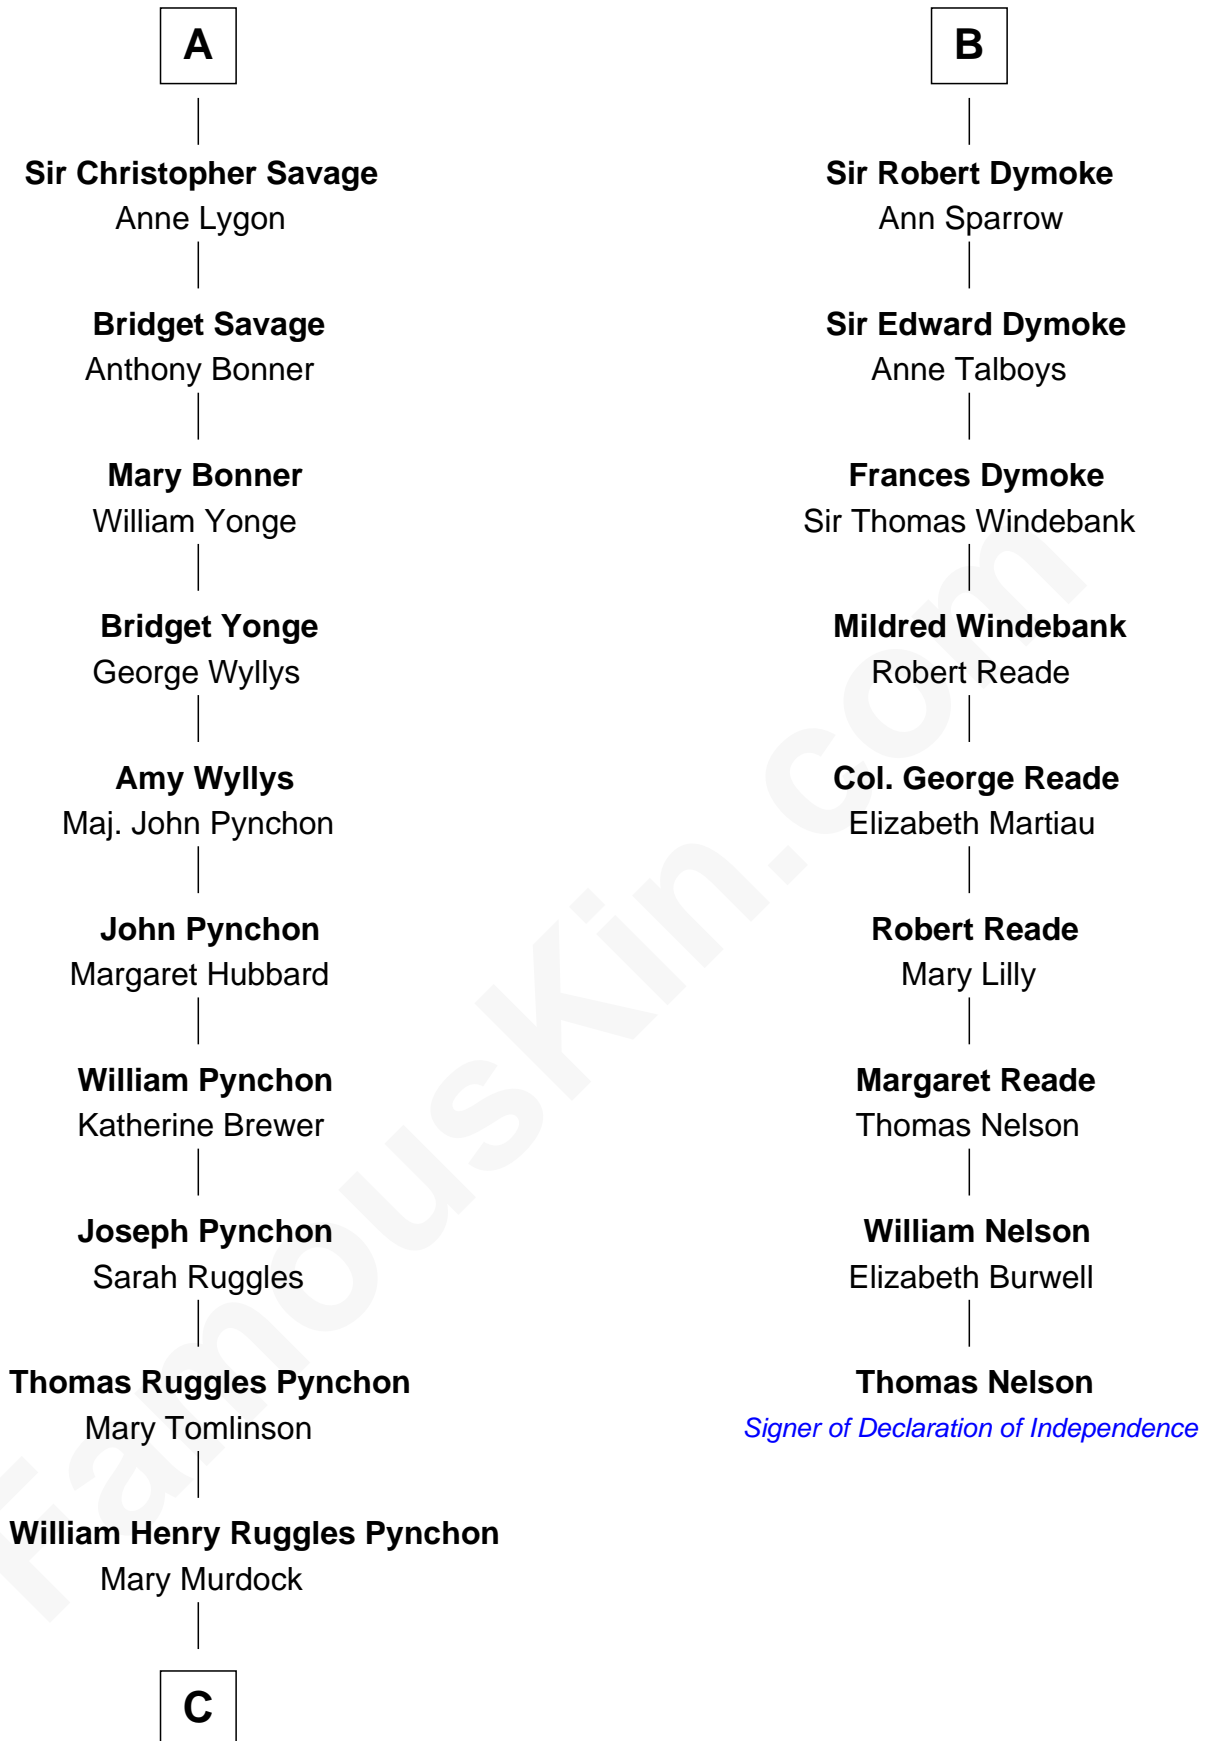

FamousKin.com
Relationship Chart of
Thomas Pynchon
American Novelist

15th cousin 5 times removed of

Thomas Nelson
Signer of the Declaration of Independence

Edmund Plantagenet
 Blanche of Artois

C

—
William Lyon Pynchon

Annie Payne Cogswell

—
William Henry Chichele Pynchon

Carrie Susan Moyses

—
Thomas Ruggles Pynchon

Catherine Frances Bennett

—
Thomas Pynchon

Novelist

FamousKin.com