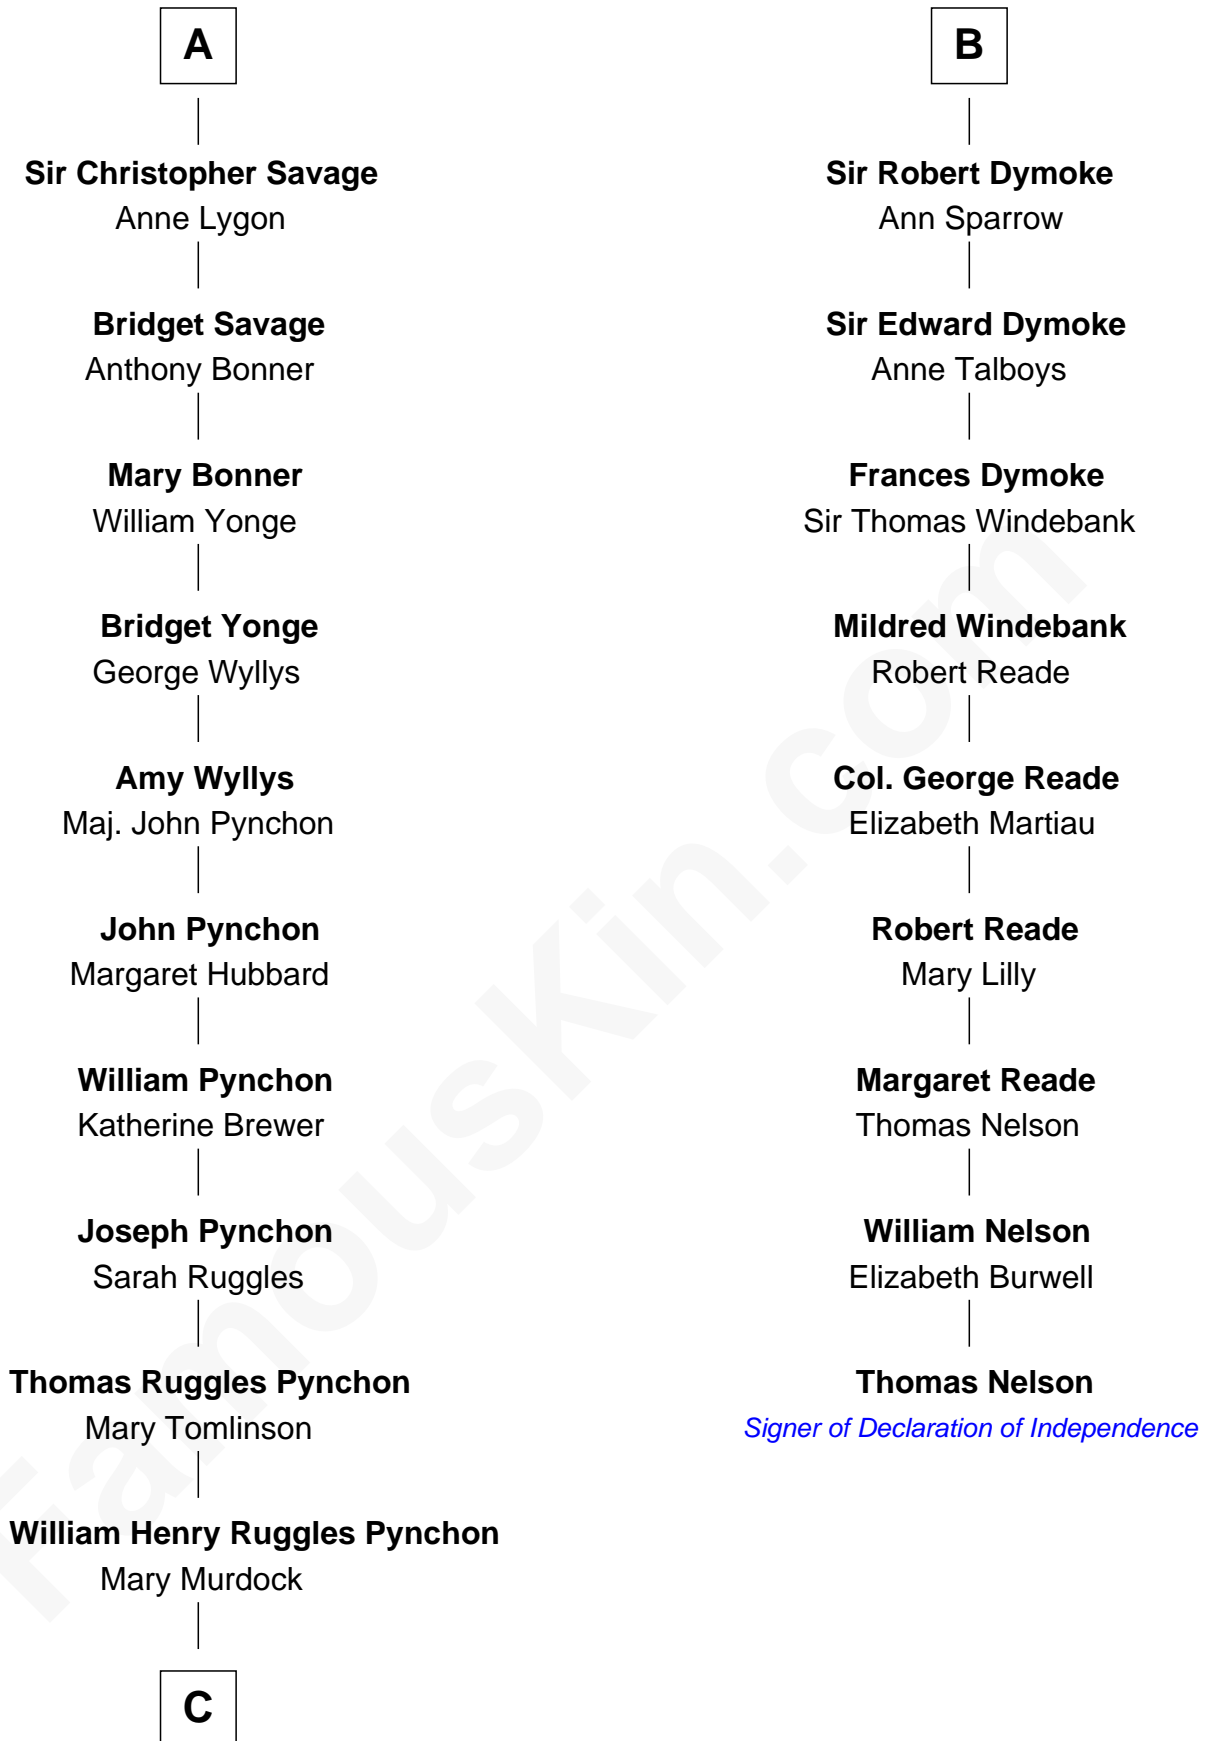

FamousKin.com
Relationship Chart of
Thomas Pynchon
American Novelist

15th cousin 5 times removed of

Thomas Nelson
Signer of the Declaration of Independence

Sir Patrick de Chaworth
 Isabella de Beauchamp

C

—
William Lyon Pynchon

Annie Payne Cogswell

—
William Henry Chichele Pynchon

Carrie Susan Moyses

—
Thomas Ruggles Pynchon

Catherine Frances Bennett

—
Thomas Pynchon

Novelist