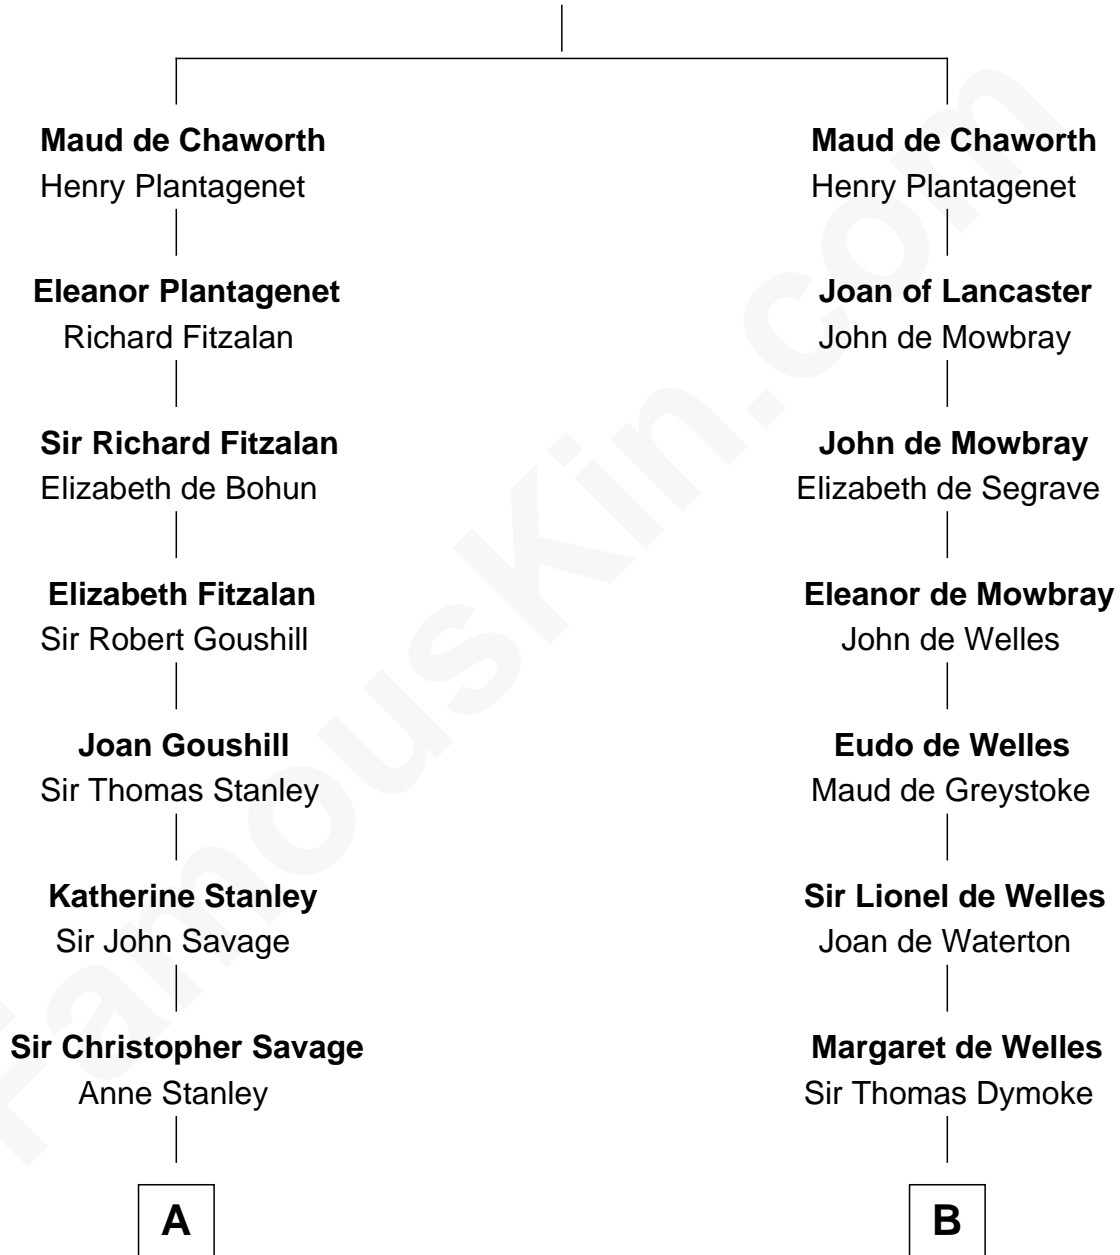

FamousKin.com
Relationship Chart of
Thomas Pynchon
American Novelist

15th cousin 5 times removed of

Thomas Nelson
Signer of the Declaration of Independence

Sir Patrick de Chaworth
 Isabella de Beauchamp

C

—
William Lyon Pynchon

Annie Payne Cogswell

—
William Henry Chichele Pynchon

Carrie Susan Moyses

—
Thomas Ruggles Pynchon

Catherine Frances Bennett

—
Thomas Pynchon

Novelist