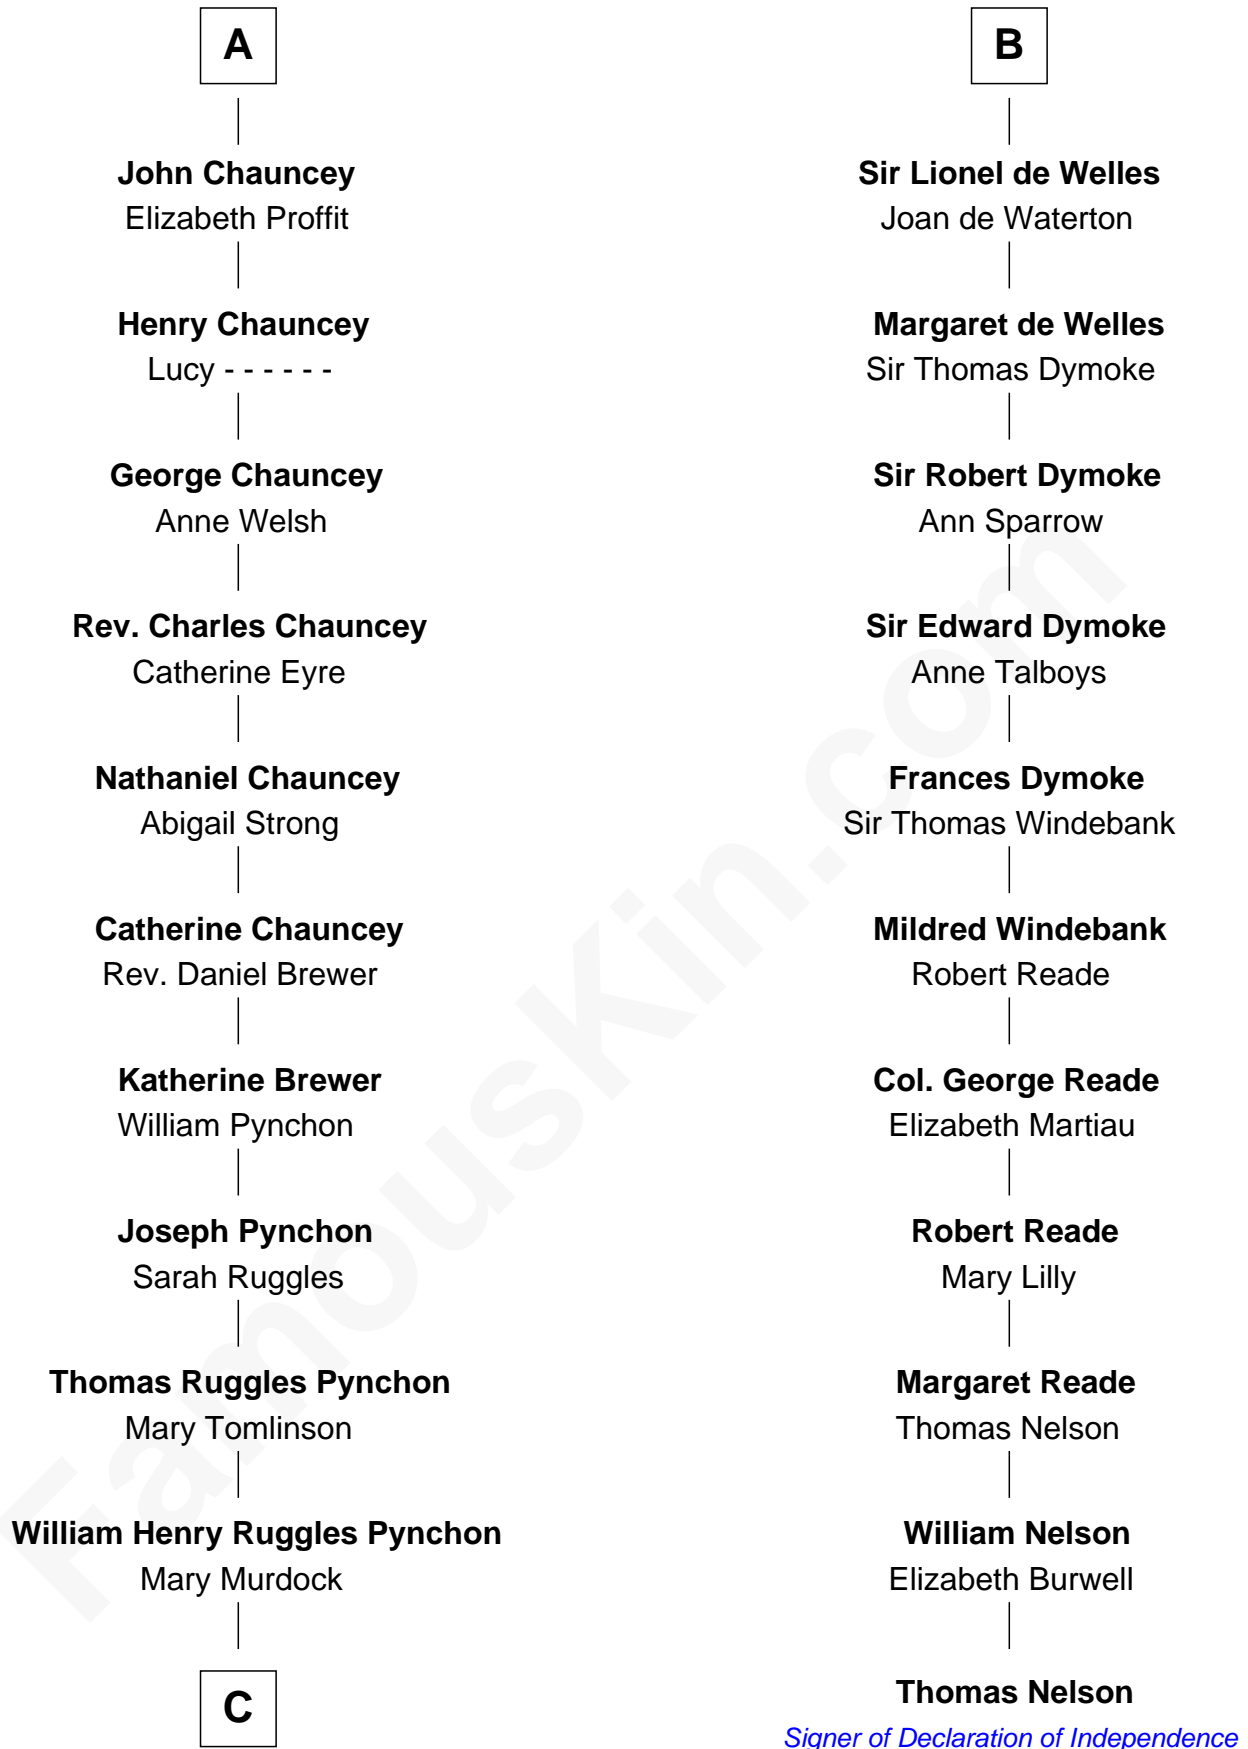

FamousKin.com
Relationship Chart of
Thomas Pynchon
American Novelist

17th cousin 3 times removed of

Thomas Nelson
Signer of the Declaration of Independence

C

—
William Lyon Pynchon

Annie Payne Cogswell

—
William Henry Chichele Pynchon

Carrie Susan Moyses

—
Thomas Ruggles Pynchon

Catherine Frances Bennett

—
Thomas Pynchon

Novelist

FamousKin.com