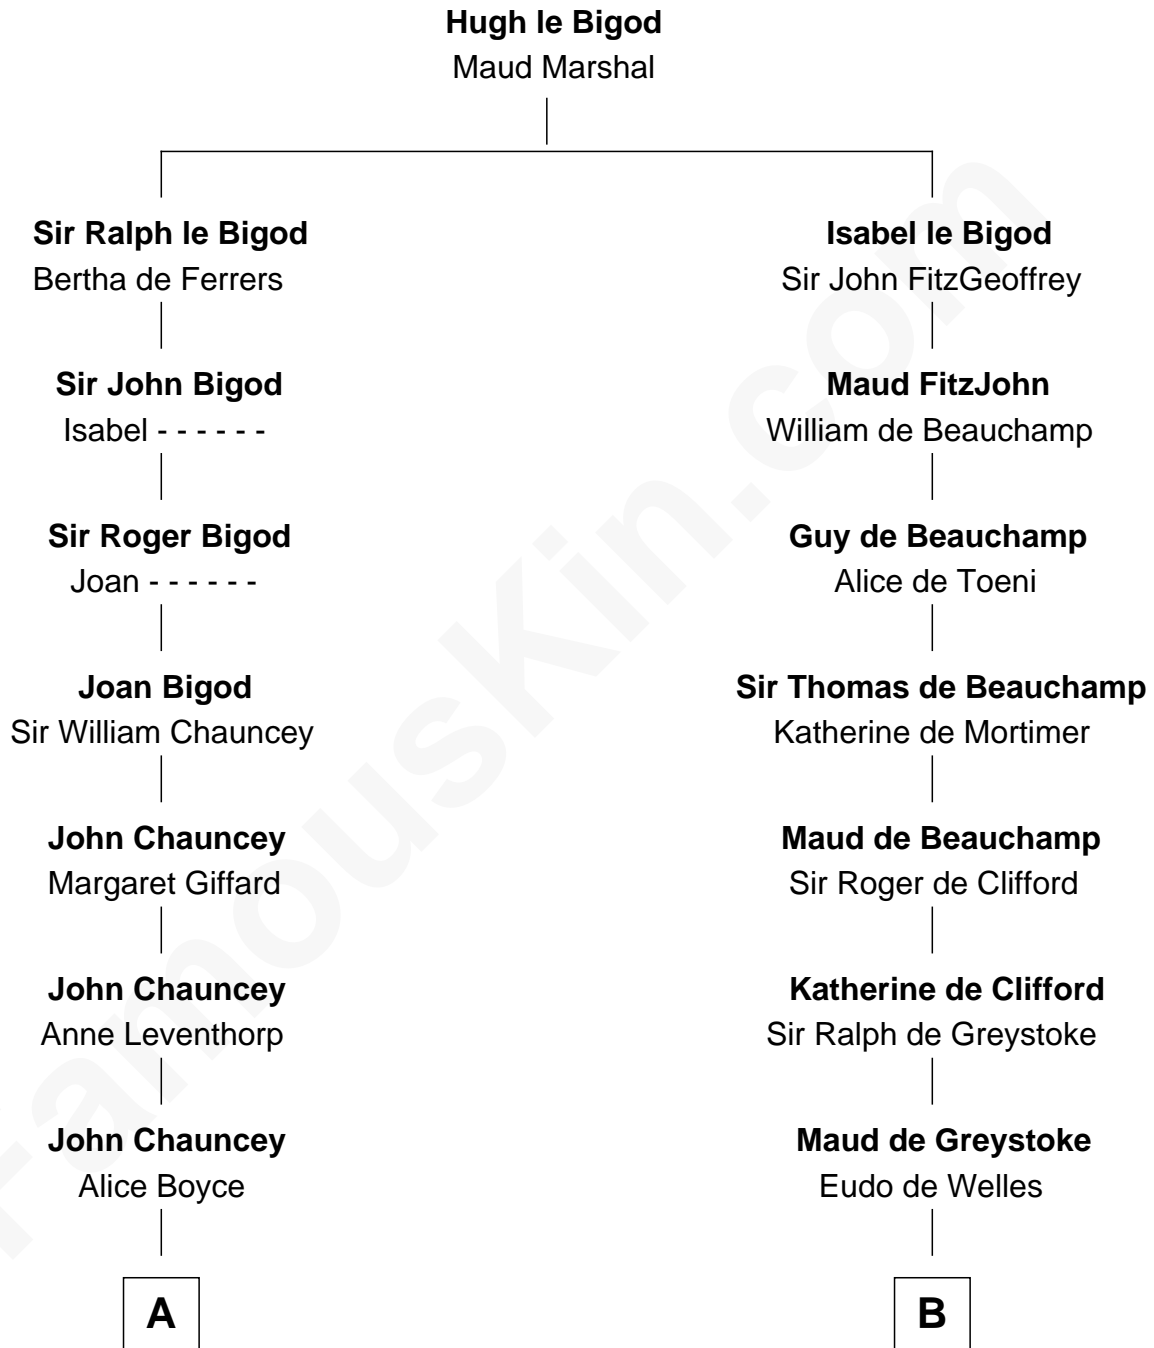

FamousKin.com
Relationship Chart of
Thomas Pynchon
American Novelist

17th cousin 3 times removed of

Thomas Nelson
Signer of the Declaration of Independence

C

—
William Lyon Pynchon

Annie Payne Cogswell

—
William Henry Chichele Pynchon

Carrie Susan Moyses

—
Thomas Ruggles Pynchon

Catherine Frances Bennett

—
Thomas Pynchon

Novelist

FamousKin.com