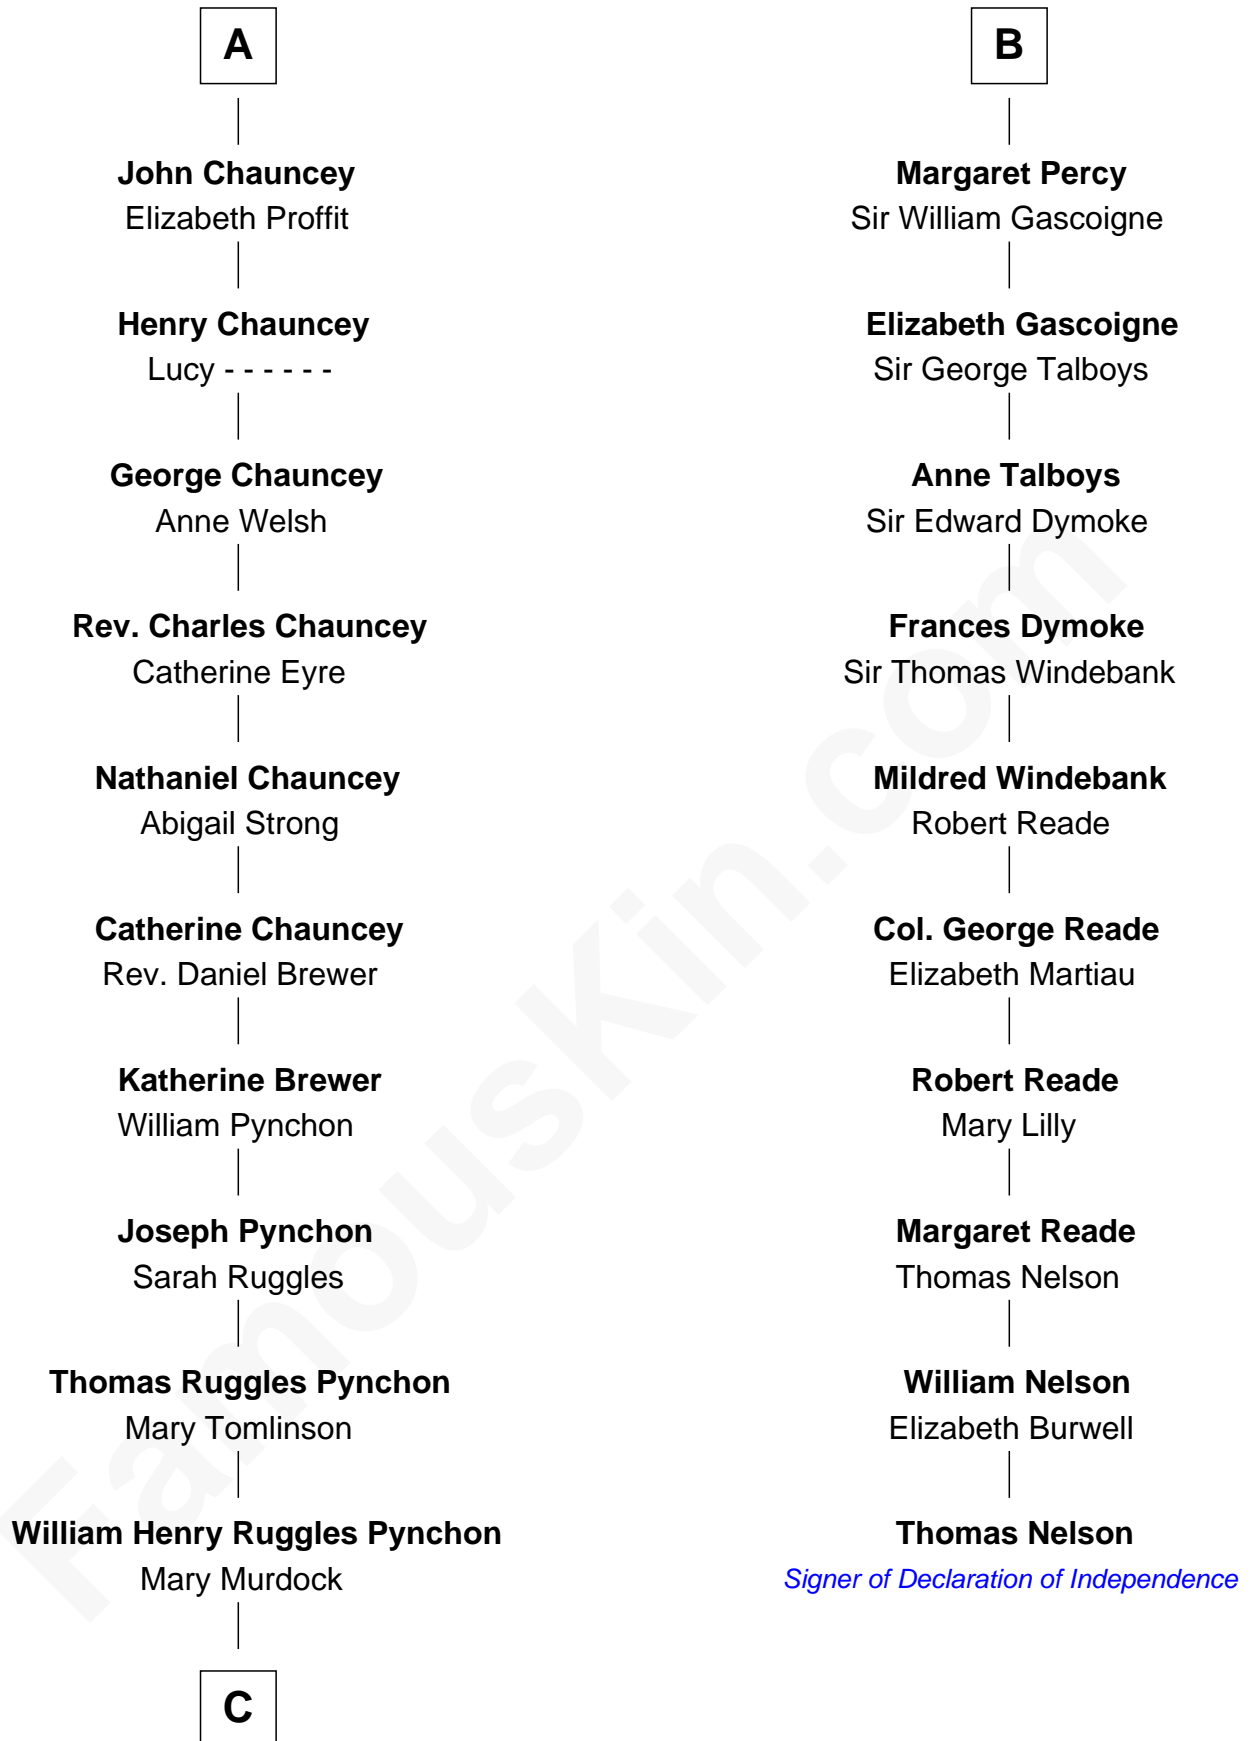

**FamousKin.com**  
**Relationship Chart of**  
**Thomas Pynchon**  
*American Novelist*

16th cousin 4 times removed of

**Thomas Nelson**  
*Signer of the Declaration of Independence*

**C**

—  
**William Lyon Pynchon**

Annie Payne Cogswell

—  
**William Henry Chichele Pynchon**

Carrie Susan Moyses

—  
**Thomas Ruggles Pynchon**

Catherine Frances Bennett

—  
**Thomas Pynchon**

*Novelist*

FamousKin.com