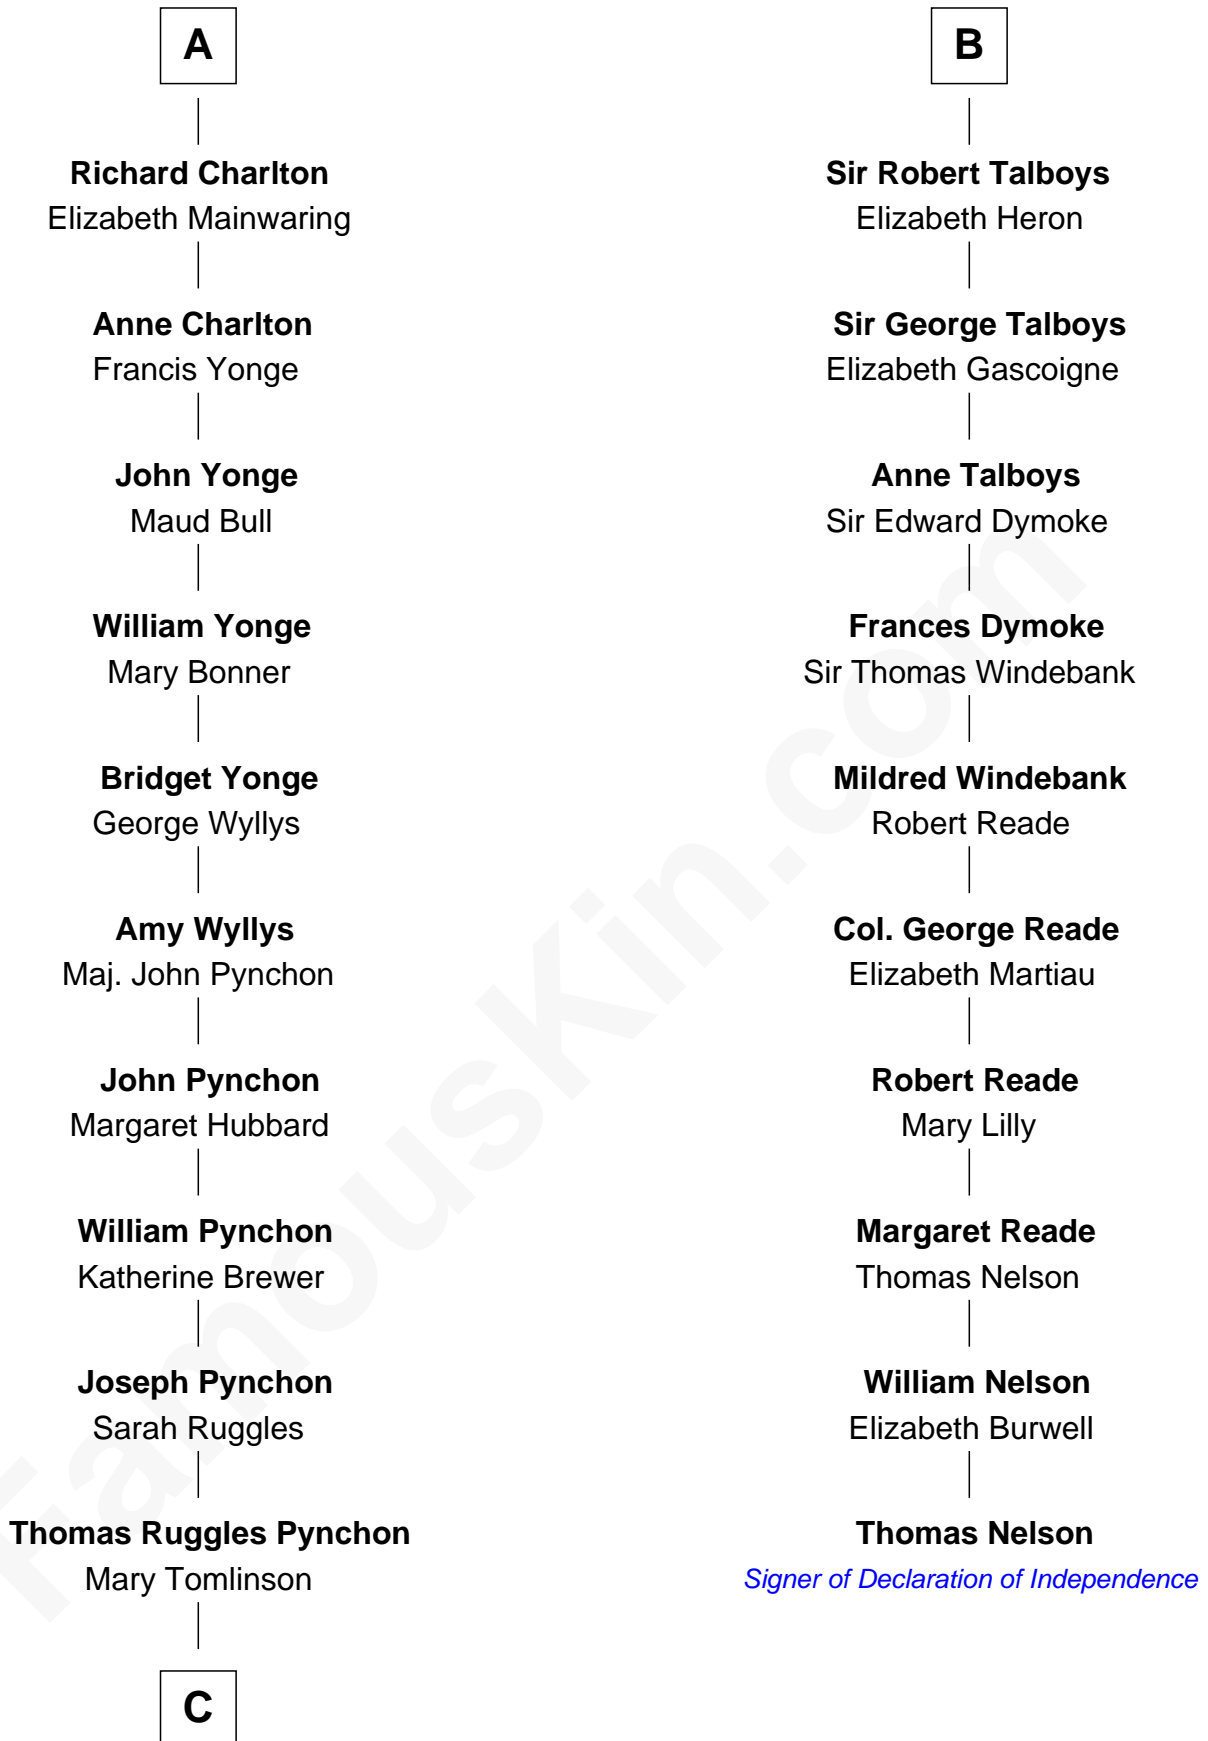

**FamousKin.com**  
**Relationship Chart of**  
**Thomas Pynchon**  
*American Novelist*

16th cousin 5 times removed of

**Thomas Nelson**  
*Signer of the Declaration of Independence*

**Nicholas de Segrave**

**C**

William Henry Ruggles Pynchon

Mary Murdock

William Lyon Pynchon

Annie Payne Cogswell

William Henry Chichele Pynchon

Carrie Susan Moyses

Thomas Ruggles Pynchon