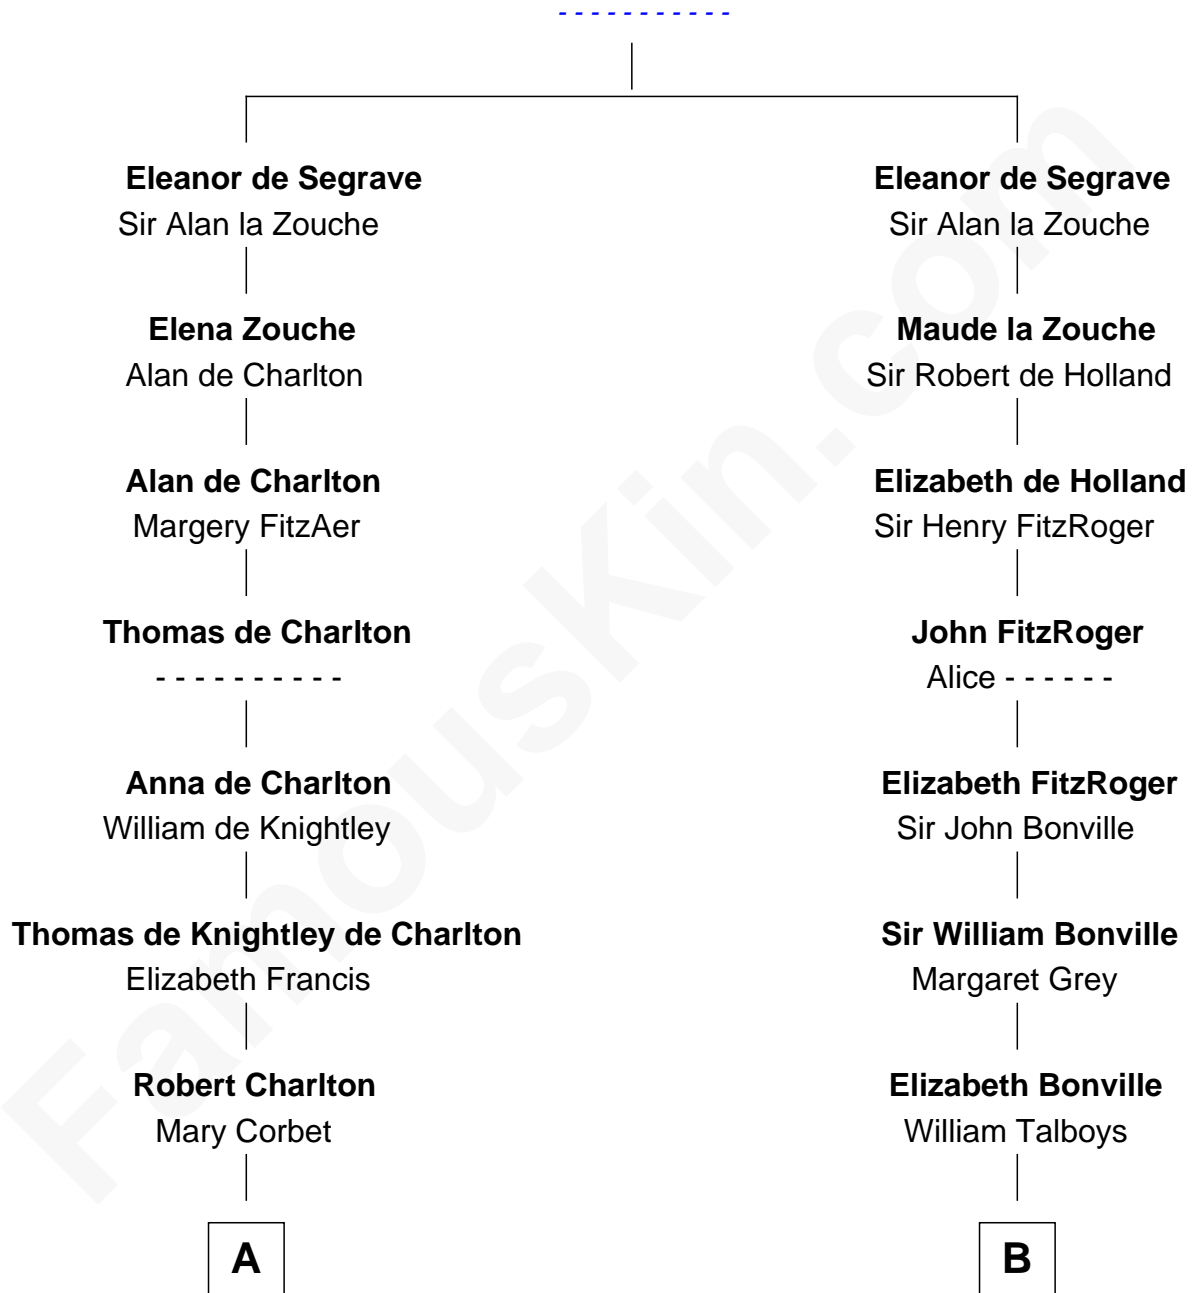

**FamousKin.com**  
**Relationship Chart of**  
**Thomas Pynchon**  
*American Novelist*

16th cousin 5 times removed of

**Thomas Nelson**  
*Signer of the Declaration of Independence*

**Nicholas de Segrave**

**C**

William Henry Ruggles Pynchon

Mary Murdock

William Lyon Pynchon

Annie Payne Cogswell

William Henry Chichele Pynchon

Carrie Susan Moyses

Thomas Ruggles Pynchon