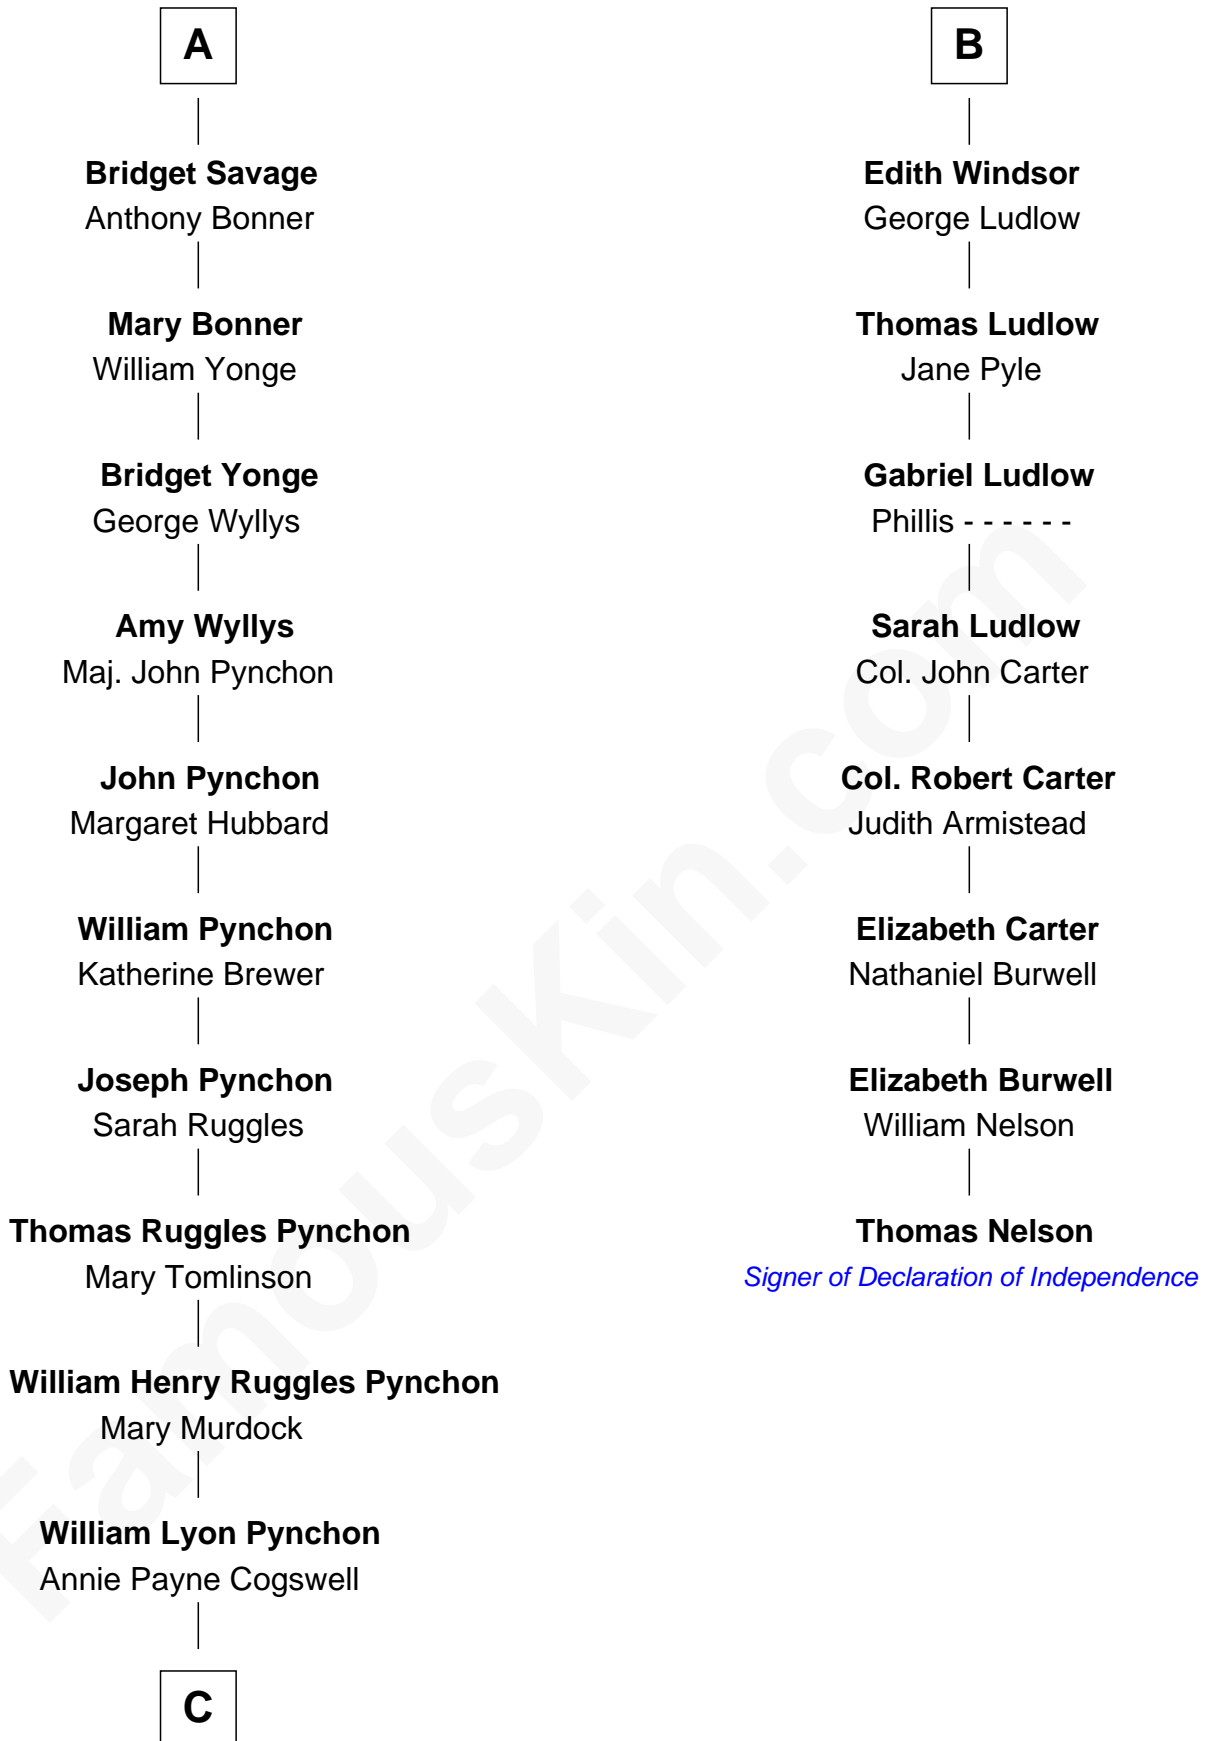

FamousKin.com
Relationship Chart of
Thomas Pynchon
American Novelist

14th cousin 5 times removed of

Thomas Nelson
Signer of the Declaration of Independence

C

—
William Henry Chichele Pynchon

Carrie Susan Moyses

—
Thomas Ruggles Pynchon

Catherine Frances Bennett

—
Thomas Pynchon

Novelist

FamousKin.com