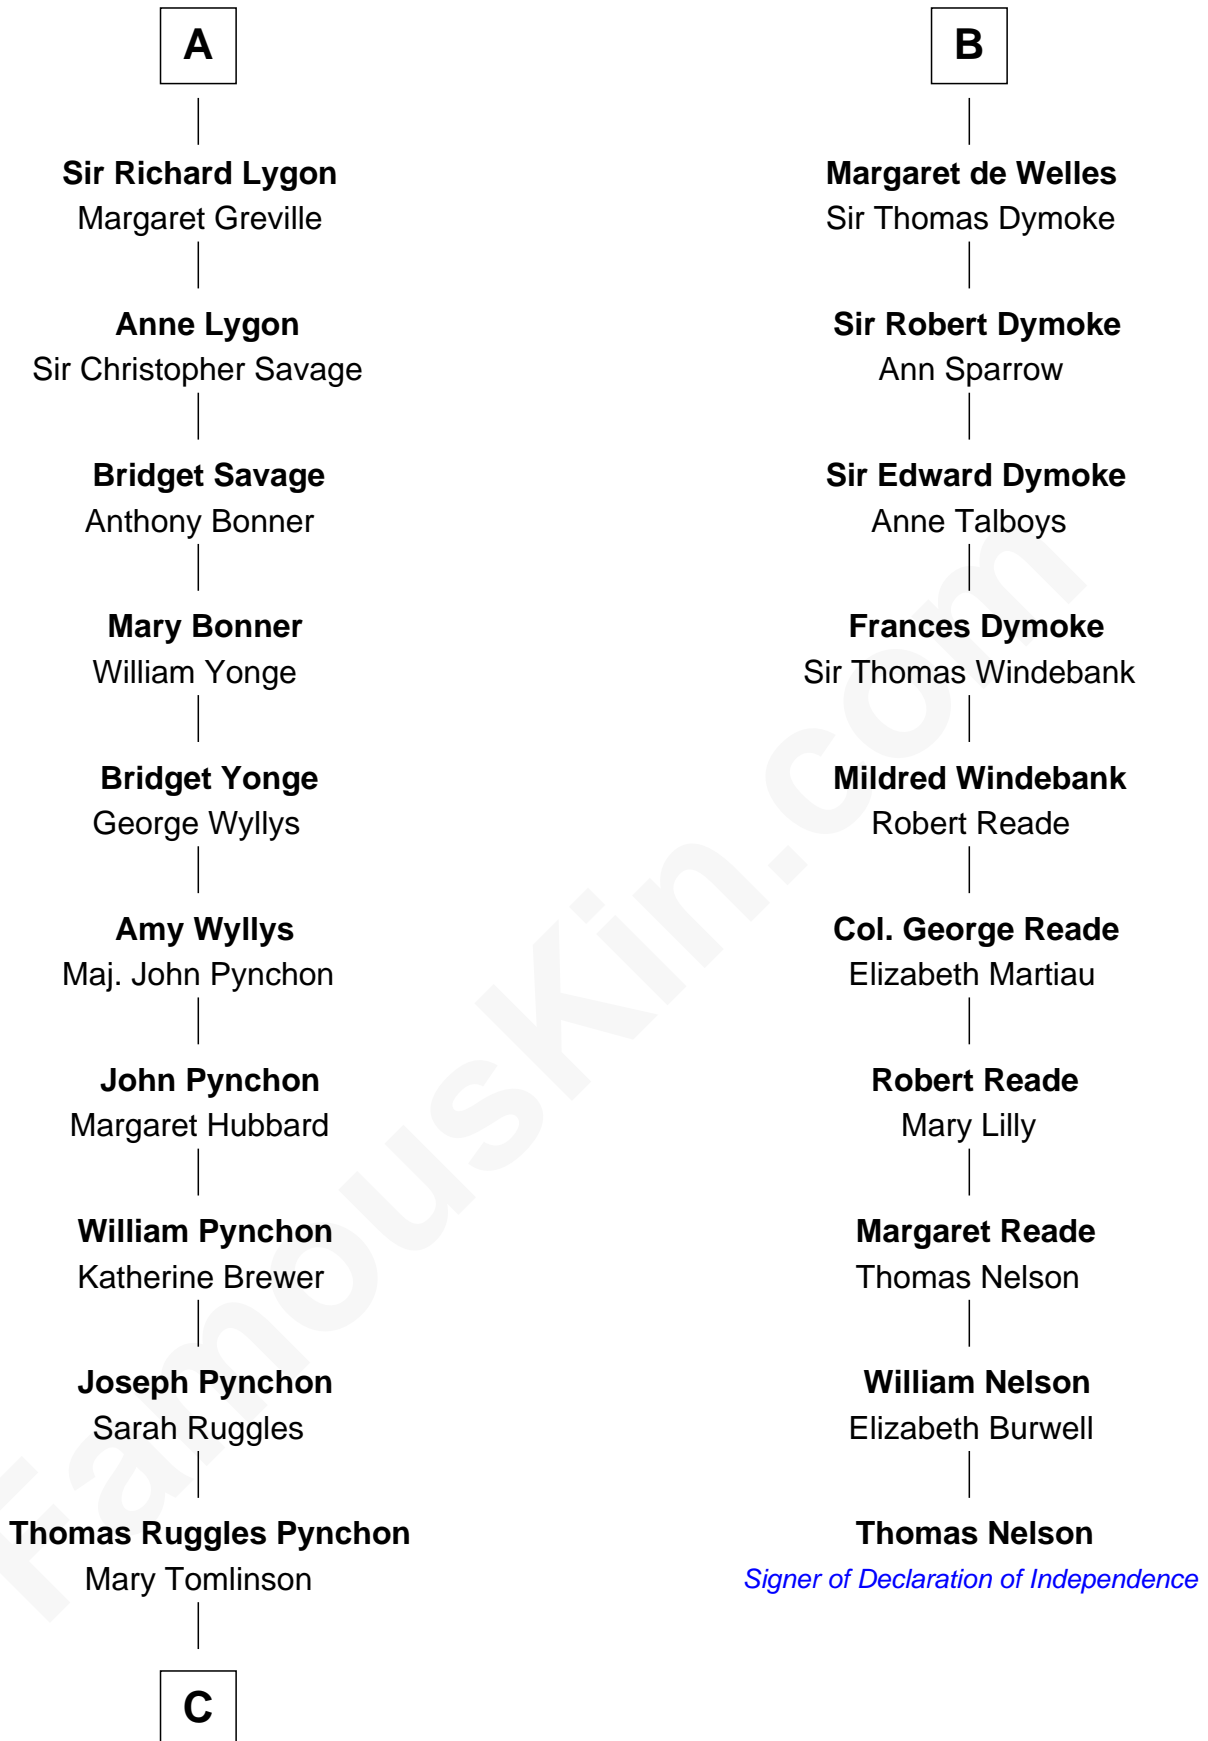

FamousKin.com
Relationship Chart of
Thomas Pynchon
American Novelist

16th cousin 5 times removed of

Thomas Nelson
Signer of the Declaration of Independence

C

William Henry Ruggles Pynchon

Mary Murdock

William Lyon Pynchon

Annie Payne Cogswell

William Henry Chichele Pynchon

Carrie Susan Moyses

Thomas Ruggles Pynchon

Catherine Frances Bennett

Thomas Pynchon

Novelist

FamousKin.com