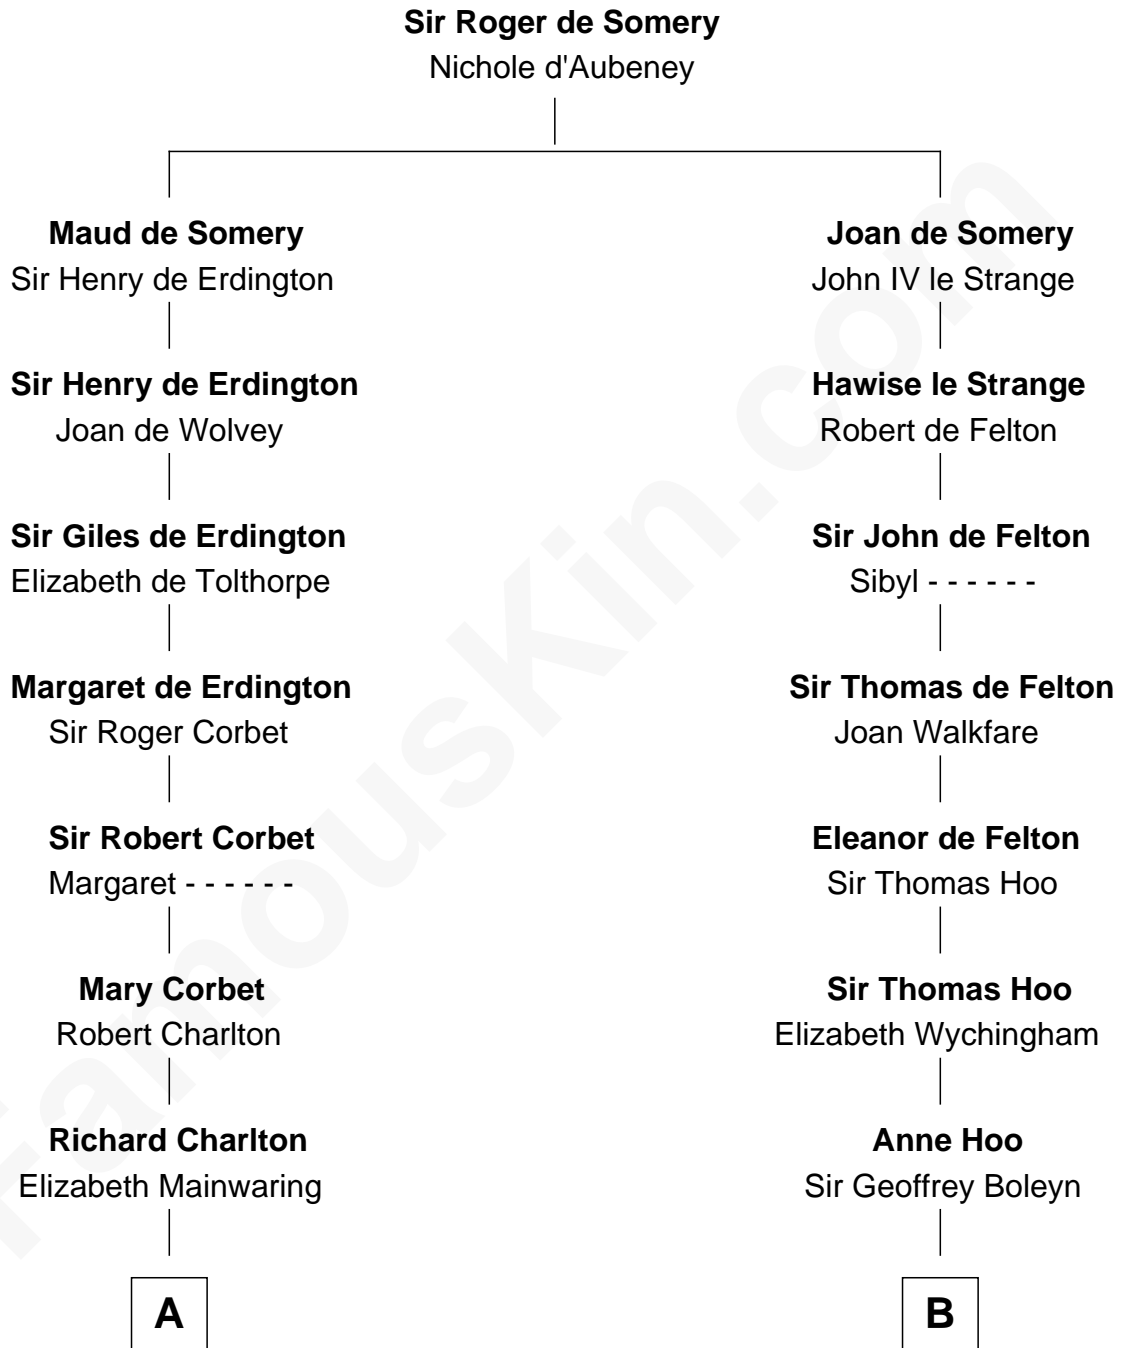

**FamousKin.com**  
**Relationship Chart of**  
**Thomas Pynchon**  
*American Novelist*

17th cousin 3 times removed of

**William Floyd**  
*Signer of the Declaration of Independence*

**C**

—  
**William Lyon Pynchon**

Annie Payne Cogswell

—  
**William Henry Chichele Pynchon**

Carrie Susan Moyses

—  
**Thomas Ruggles Pynchon**

Catherine Frances Bennett

—  
**Thomas Pynchon**

*Novelist*

FamousKin.com