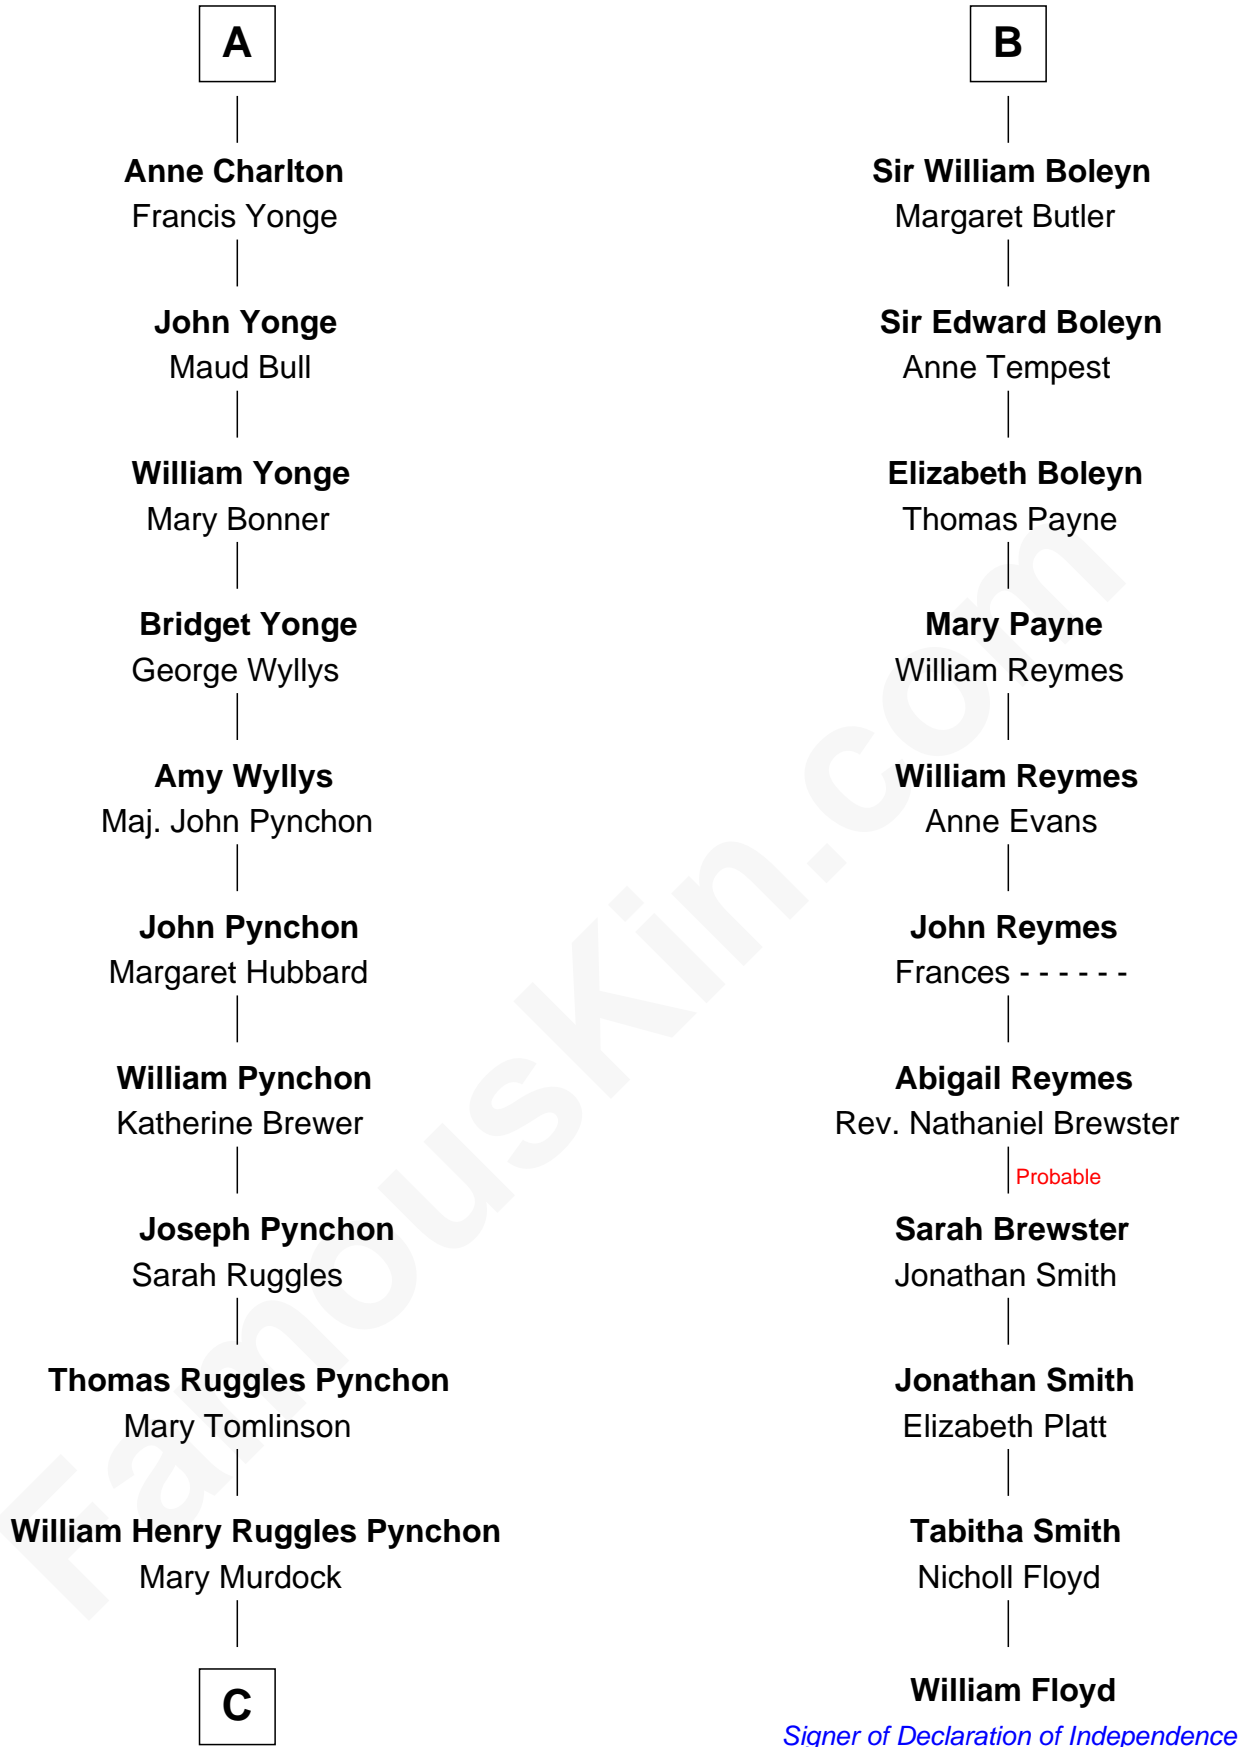

**FamousKin.com**  
**Relationship Chart of**  
**Thomas Pynchon**  
*American Novelist*

17th cousin 3 times removed of

**William Floyd**  
*Signer of the Declaration of Independence*

**C**

—  
**William Lyon Pynchon**

Annie Payne Cogswell

—  
**William Henry Chichele Pynchon**

Carrie Susan Moyses

—  
**Thomas Ruggles Pynchon**

Catherine Frances Bennett

—  
**Thomas Pynchon**

*Novelist*

FamousKin.com