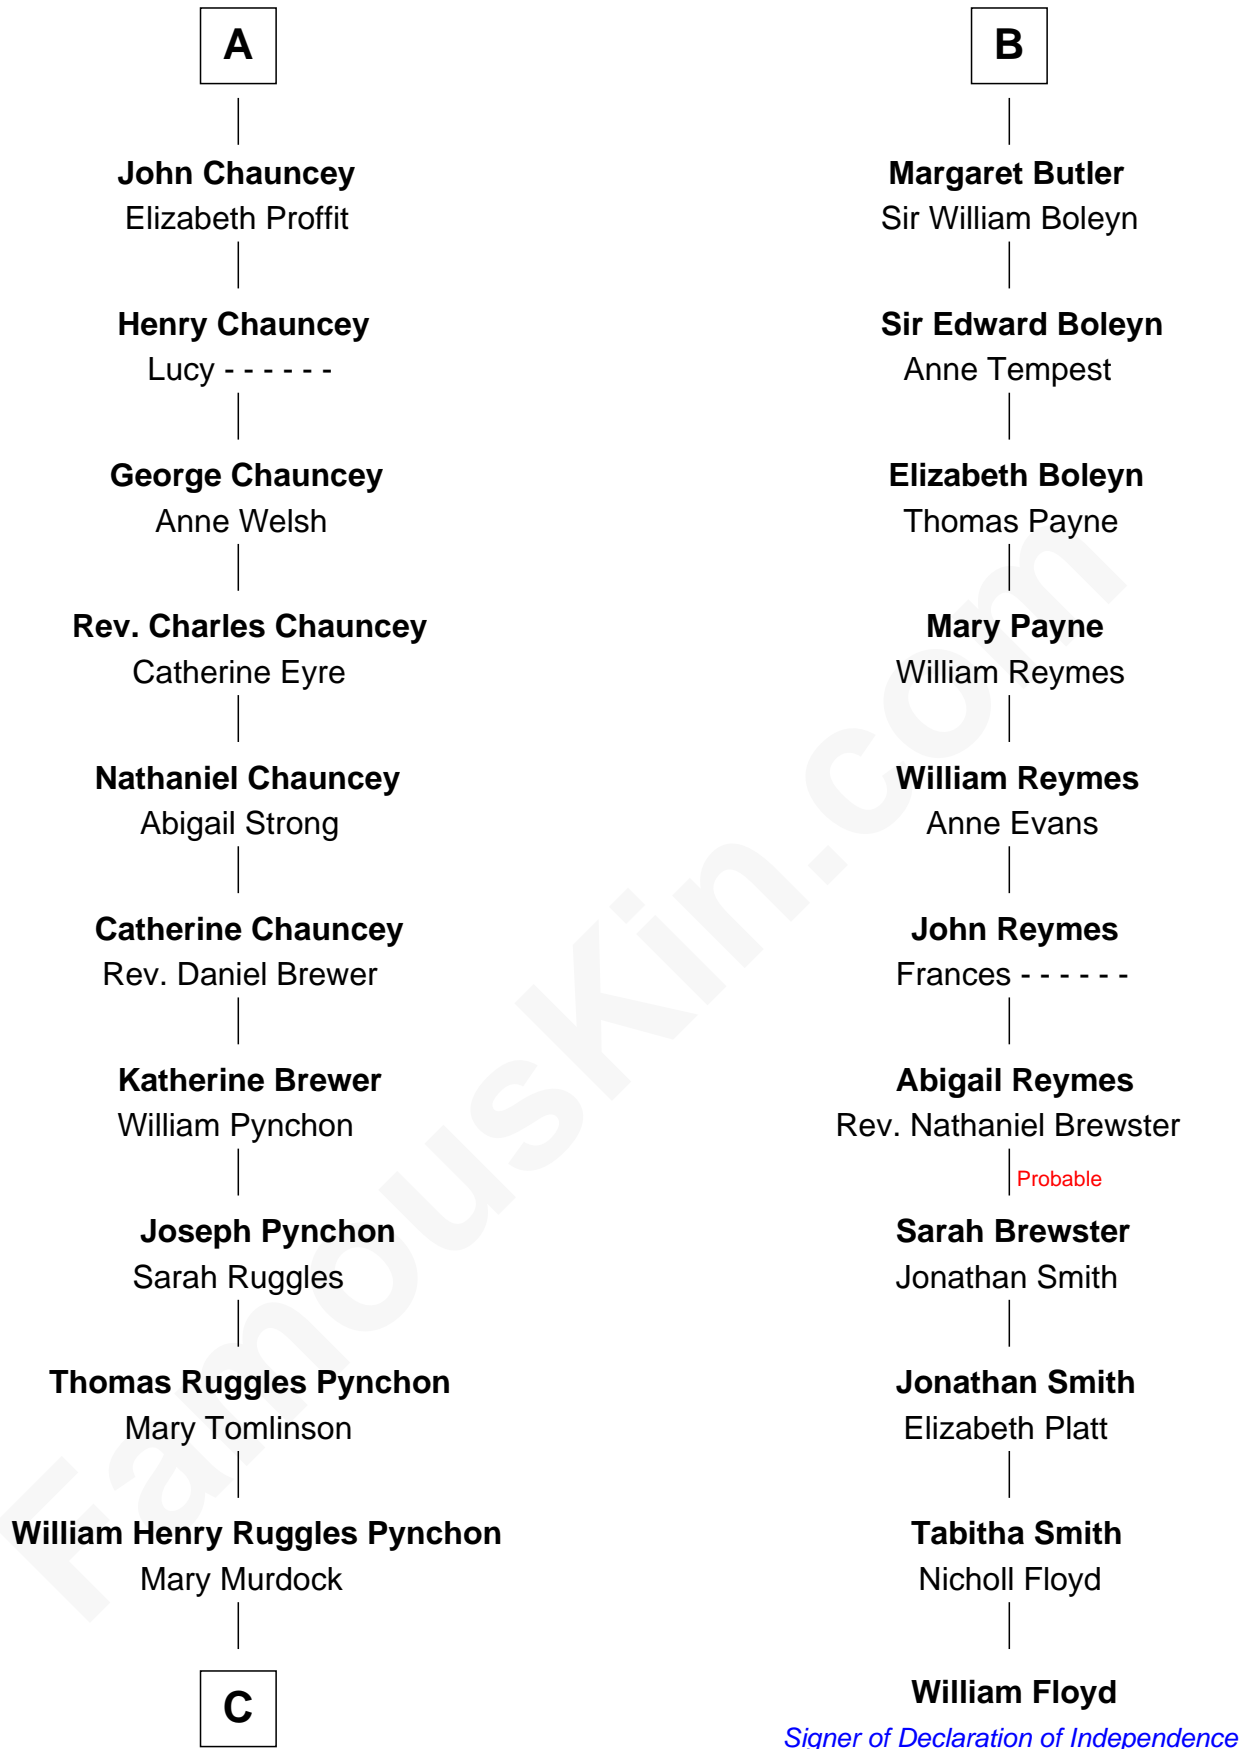

FamousKin.com
Relationship Chart of
Thomas Pynchon
American Novelist

17th cousin 3 times removed of

William Floyd
Signer of the Declaration of Independence

C

—
William Lyon Pynchon

Annie Payne Cogswell

—
William Henry Chichele Pynchon

Carrie Susan Moyses

—
Thomas Ruggles Pynchon

Catherine Frances Bennett

—
Thomas Pynchon

Novelist

FamousKin.com