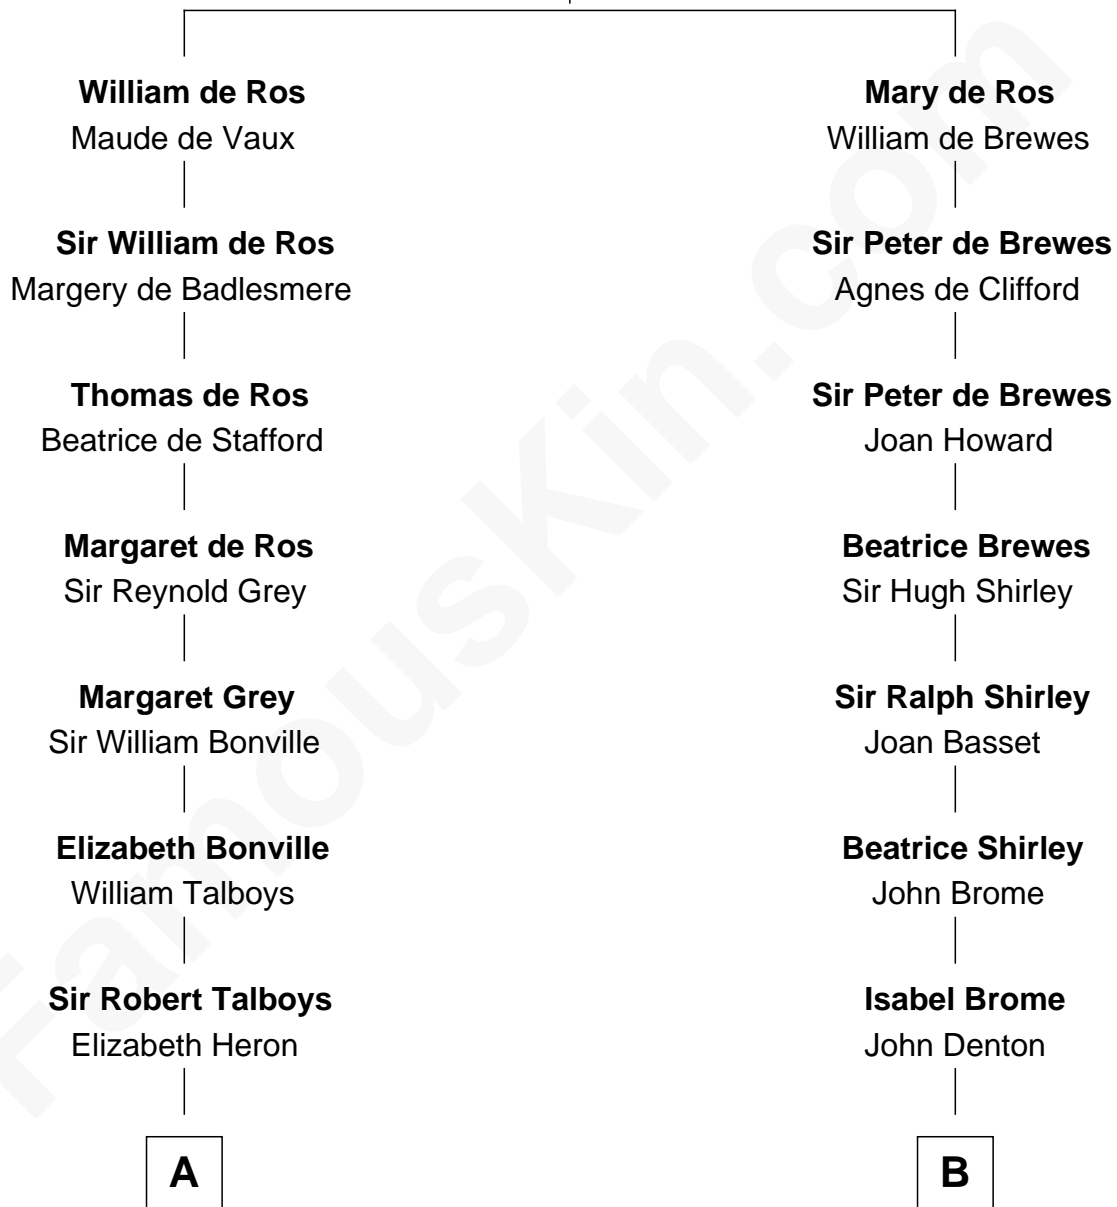

FamousKin.com
Relationship Chart of
Thomas Pynchon
American Novelist

17th cousin 4 times removed of

Nathan Hale
America's First Spy

Sir Robert de Ros
 Isabel de Aubeney

C

—
Dr. William Henry Cogswell

Lucretia Anne Payne

—
Annie Payne Cogswell

William Lyon Pynchon

—
William Henry Chichele Pynchon

Carrie Susan Moyses

—
Thomas Ruggles Pynchon

Catherine Frances Bennett

—
Thomas Pynchon

Novelist