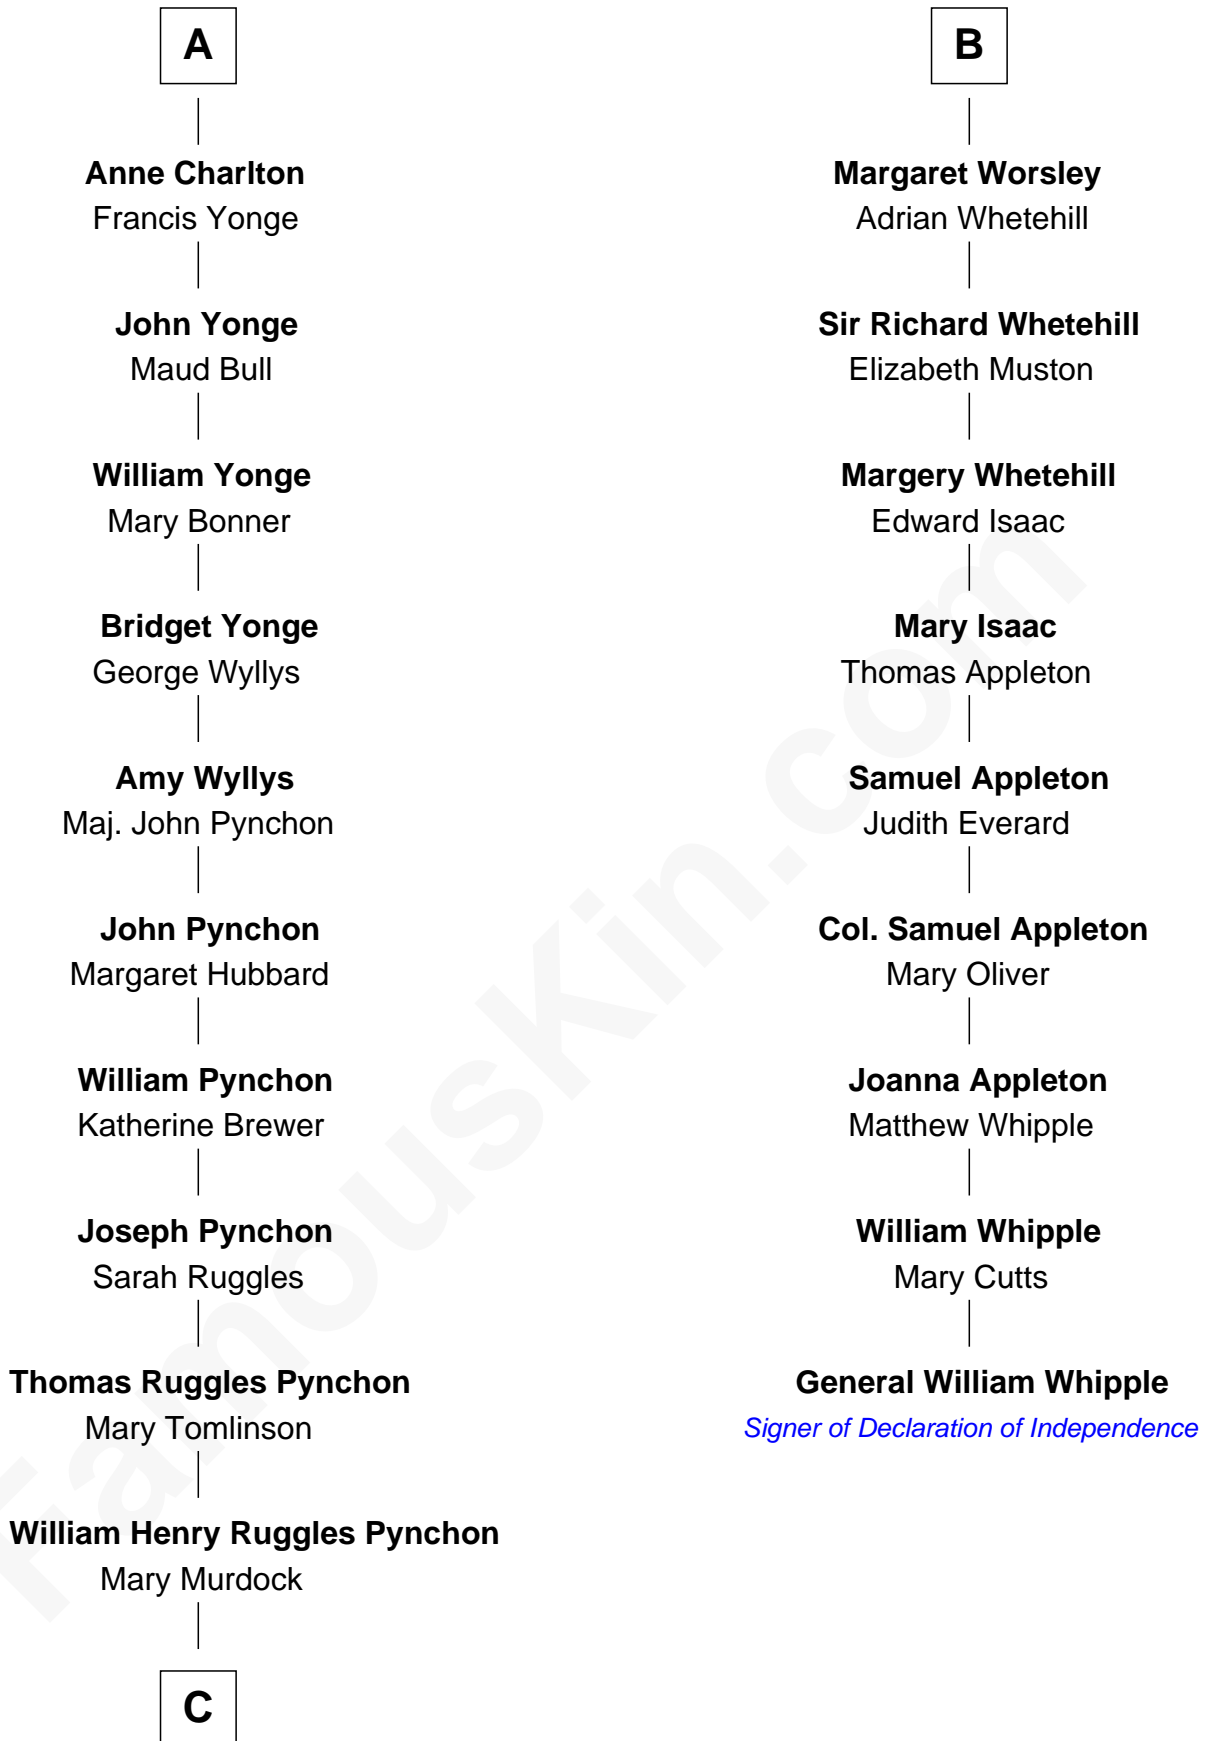

FamousKin.com
Relationship Chart of
Thomas Pynchon
American Novelist

15th cousin 5 times removed of
General William Whipple
Signer of the Declaration of Independence

C

—
William Lyon Pynchon

Annie Payne Cogswell

—
William Henry Chichele Pynchon

Carrie Susan Moyses

—
Thomas Ruggles Pynchon

Catherine Frances Bennett

—
Thomas Pynchon

Novelist

FamousKin.com