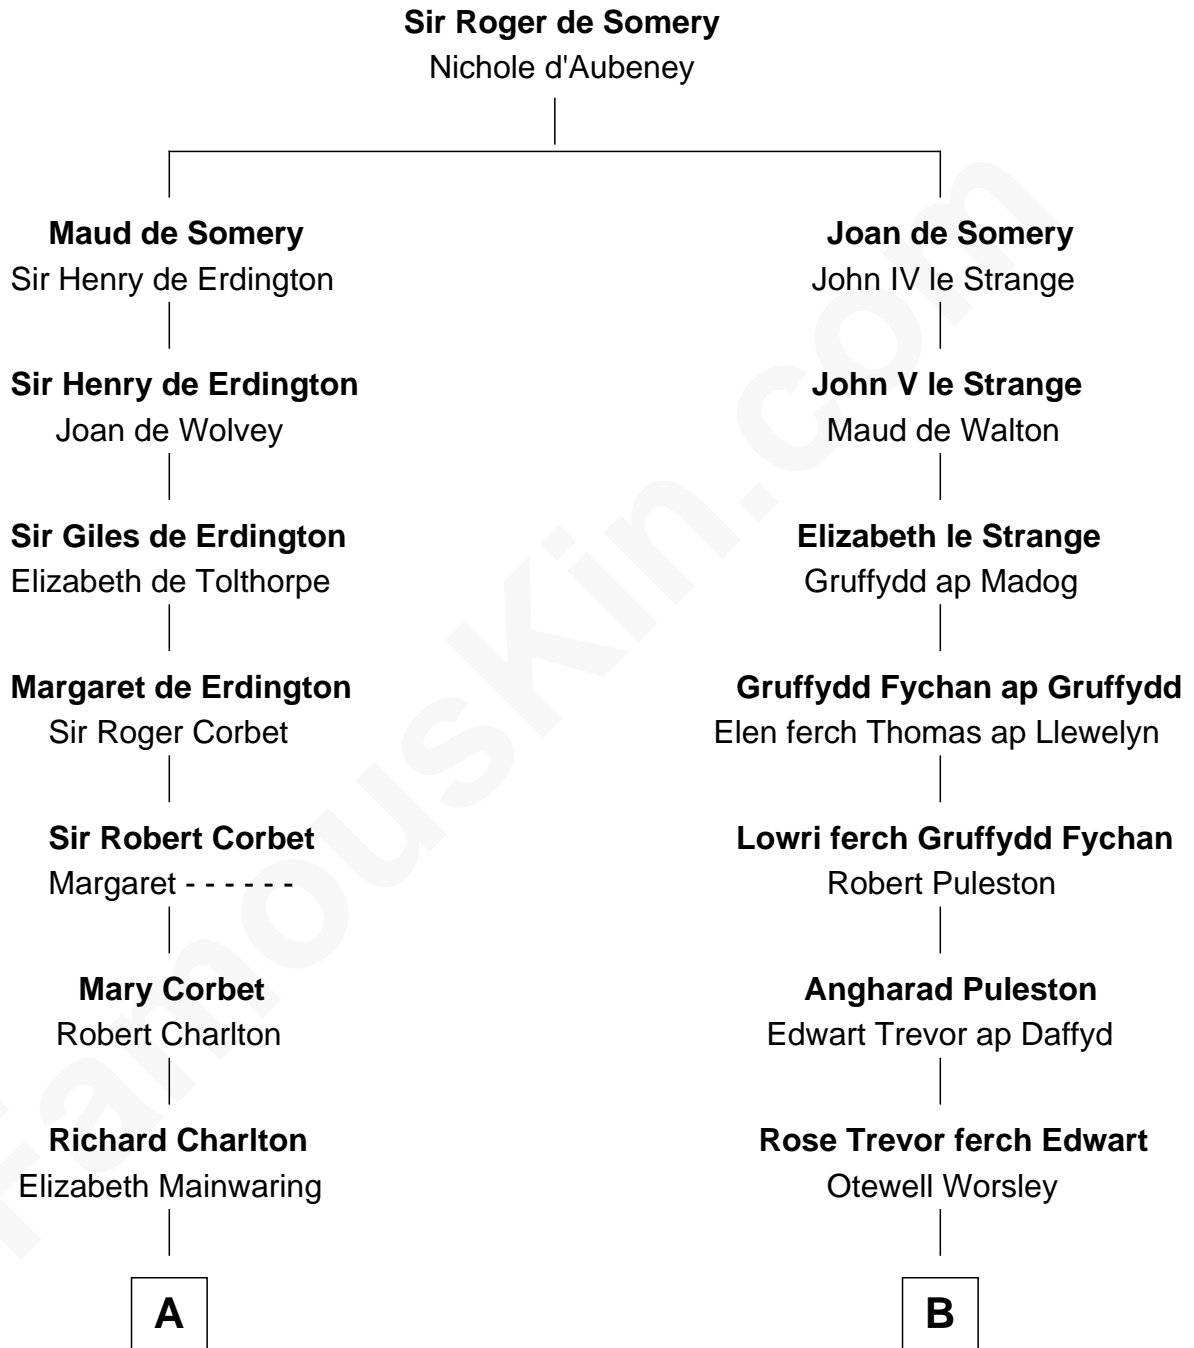

FamousKin.com
Relationship Chart of
Thomas Pynchon
American Novelist

15th cousin 5 times removed of
General William Whipple
Signer of the Declaration of Independence

C

—
William Lyon Pynchon

Annie Payne Cogswell

—
William Henry Chichele Pynchon

Carrie Susan Moyses

—
Thomas Ruggles Pynchon

Catherine Frances Bennett

—
Thomas Pynchon

Novelist

FamousKin.com