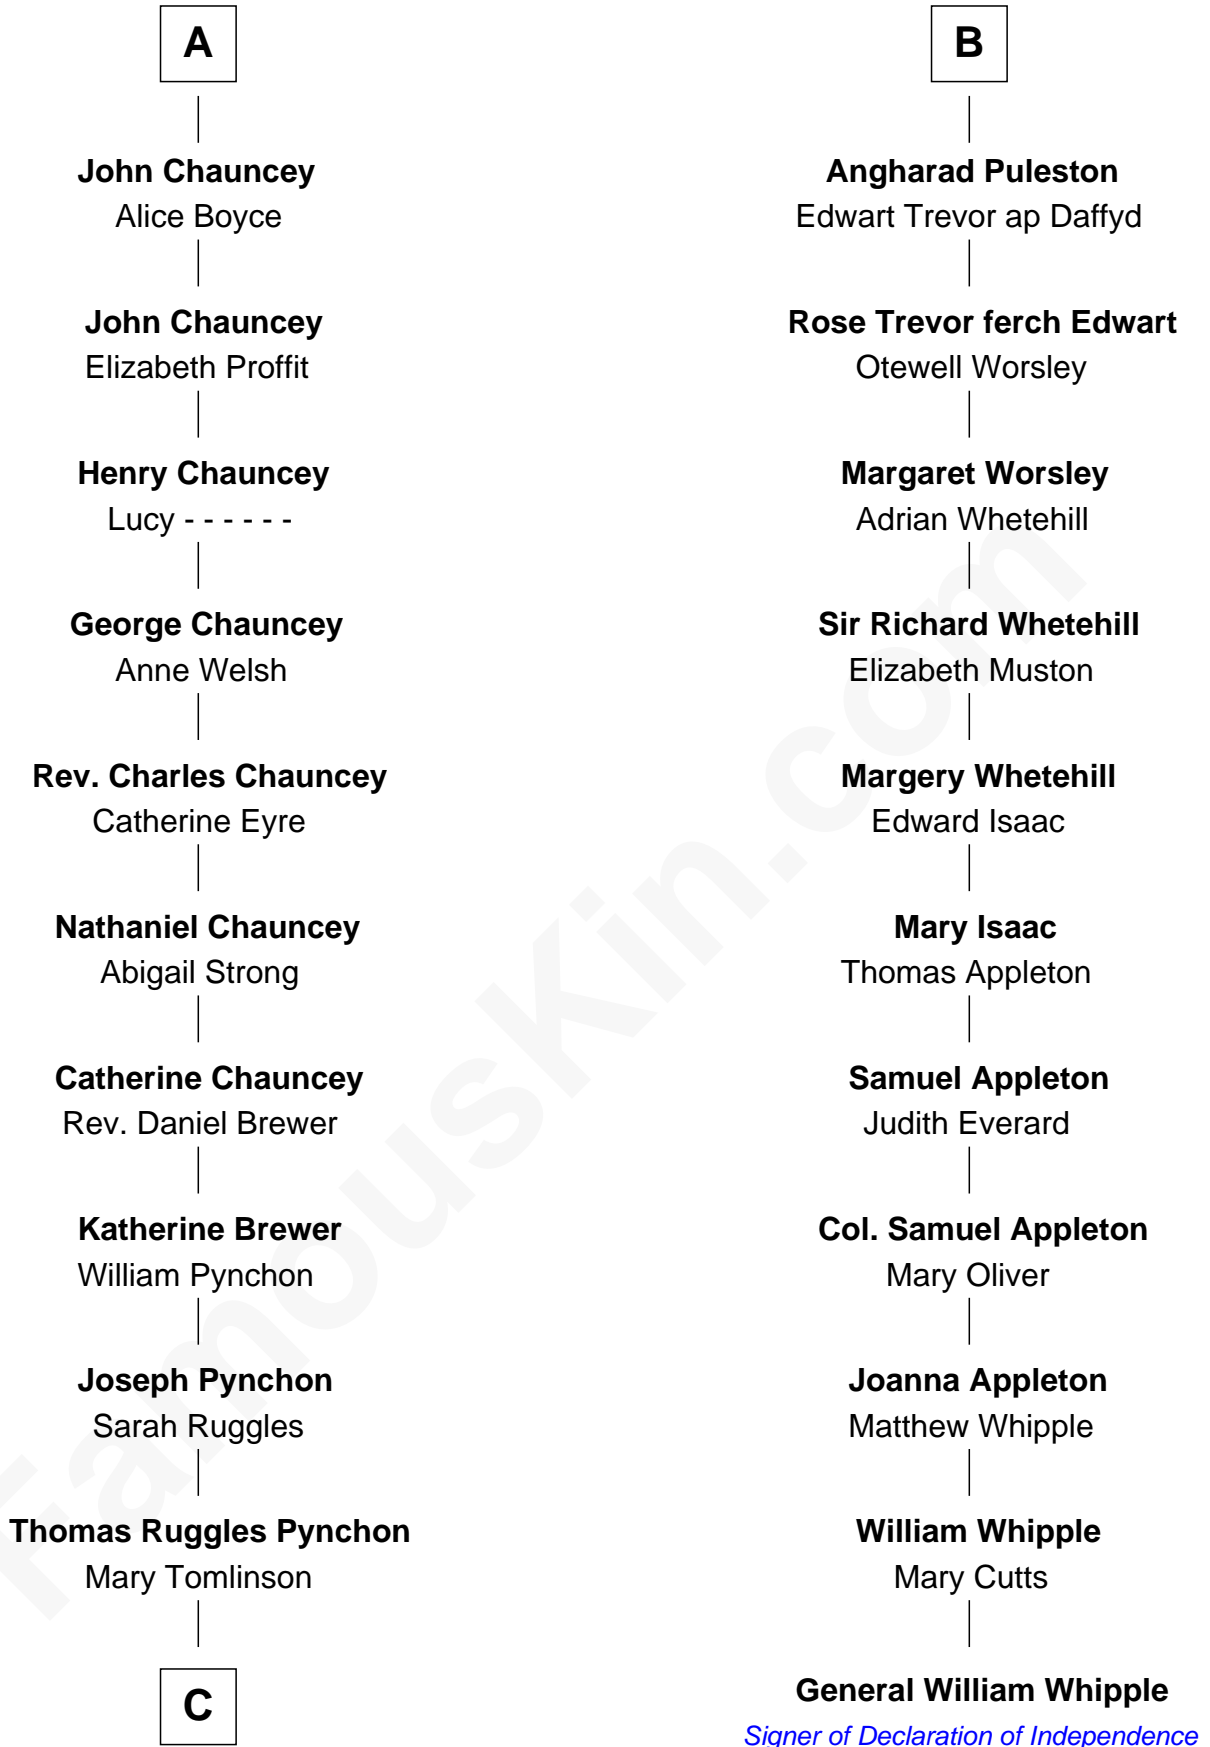

FamousKin.com
Relationship Chart of
Thomas Pynchon
American Novelist

17th cousin 4 times removed of

General William Whipple
Signer of the Declaration of Independence

C

William Henry Ruggles Pynchon

Mary Murdock

William Lyon Pynchon

Annie Payne Cogswell

William Henry Chichele Pynchon

Carrie Susan Moyses

Thomas Ruggles Pynchon

Catherine Frances Bennett

Thomas Pynchon

Novelist