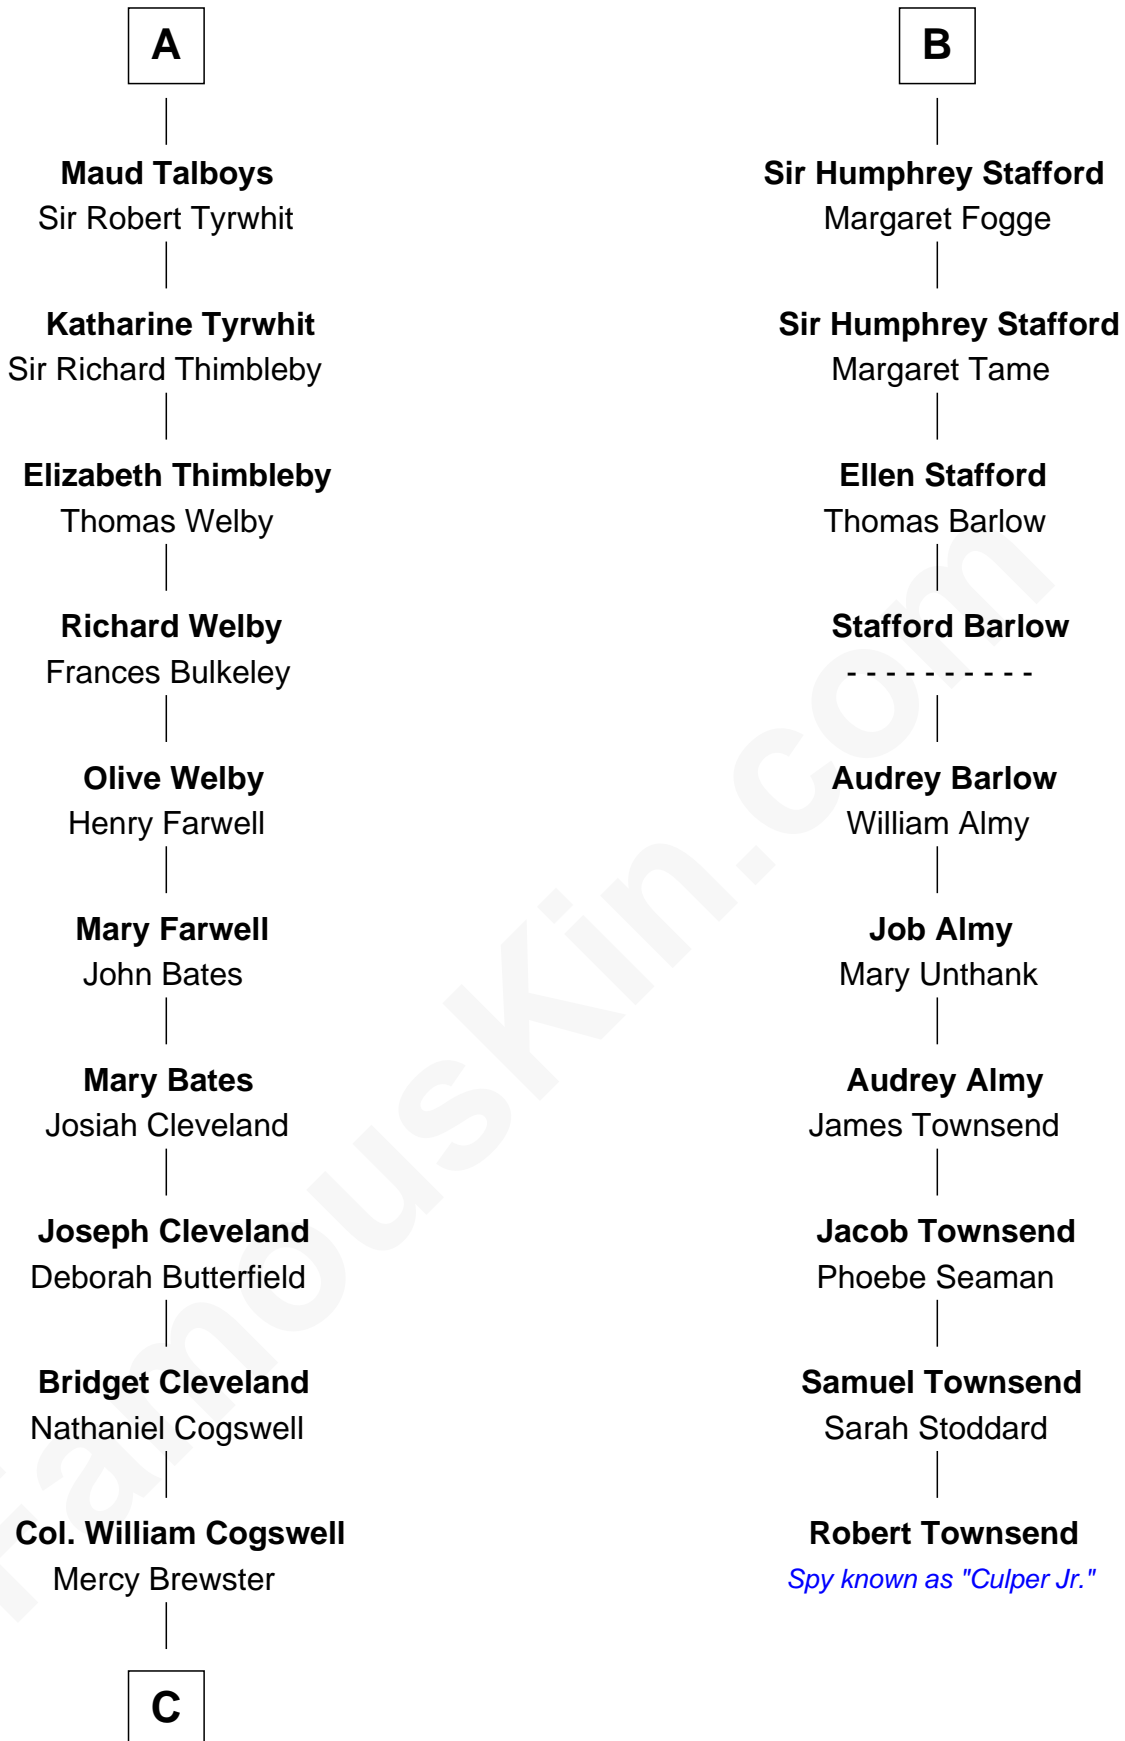

FamousKin.com
Relationship Chart of
Thomas Pynchon
American Novelist

16th cousin 5 times removed of

Robert Townsend

Member of the Culper Spy Ring during the American Revolution

Nicholas de Stafford

C

Dr. William Henry Cogswell

Lucretia Anne Payne

Annie Payne Cogswell

William Lyon Pynchon

William Henry Chichele Pynchon

Carrie Susan Moyses

Thomas Ruggles Pynchon

Catherine Frances Bennett

Thomas Pynchon