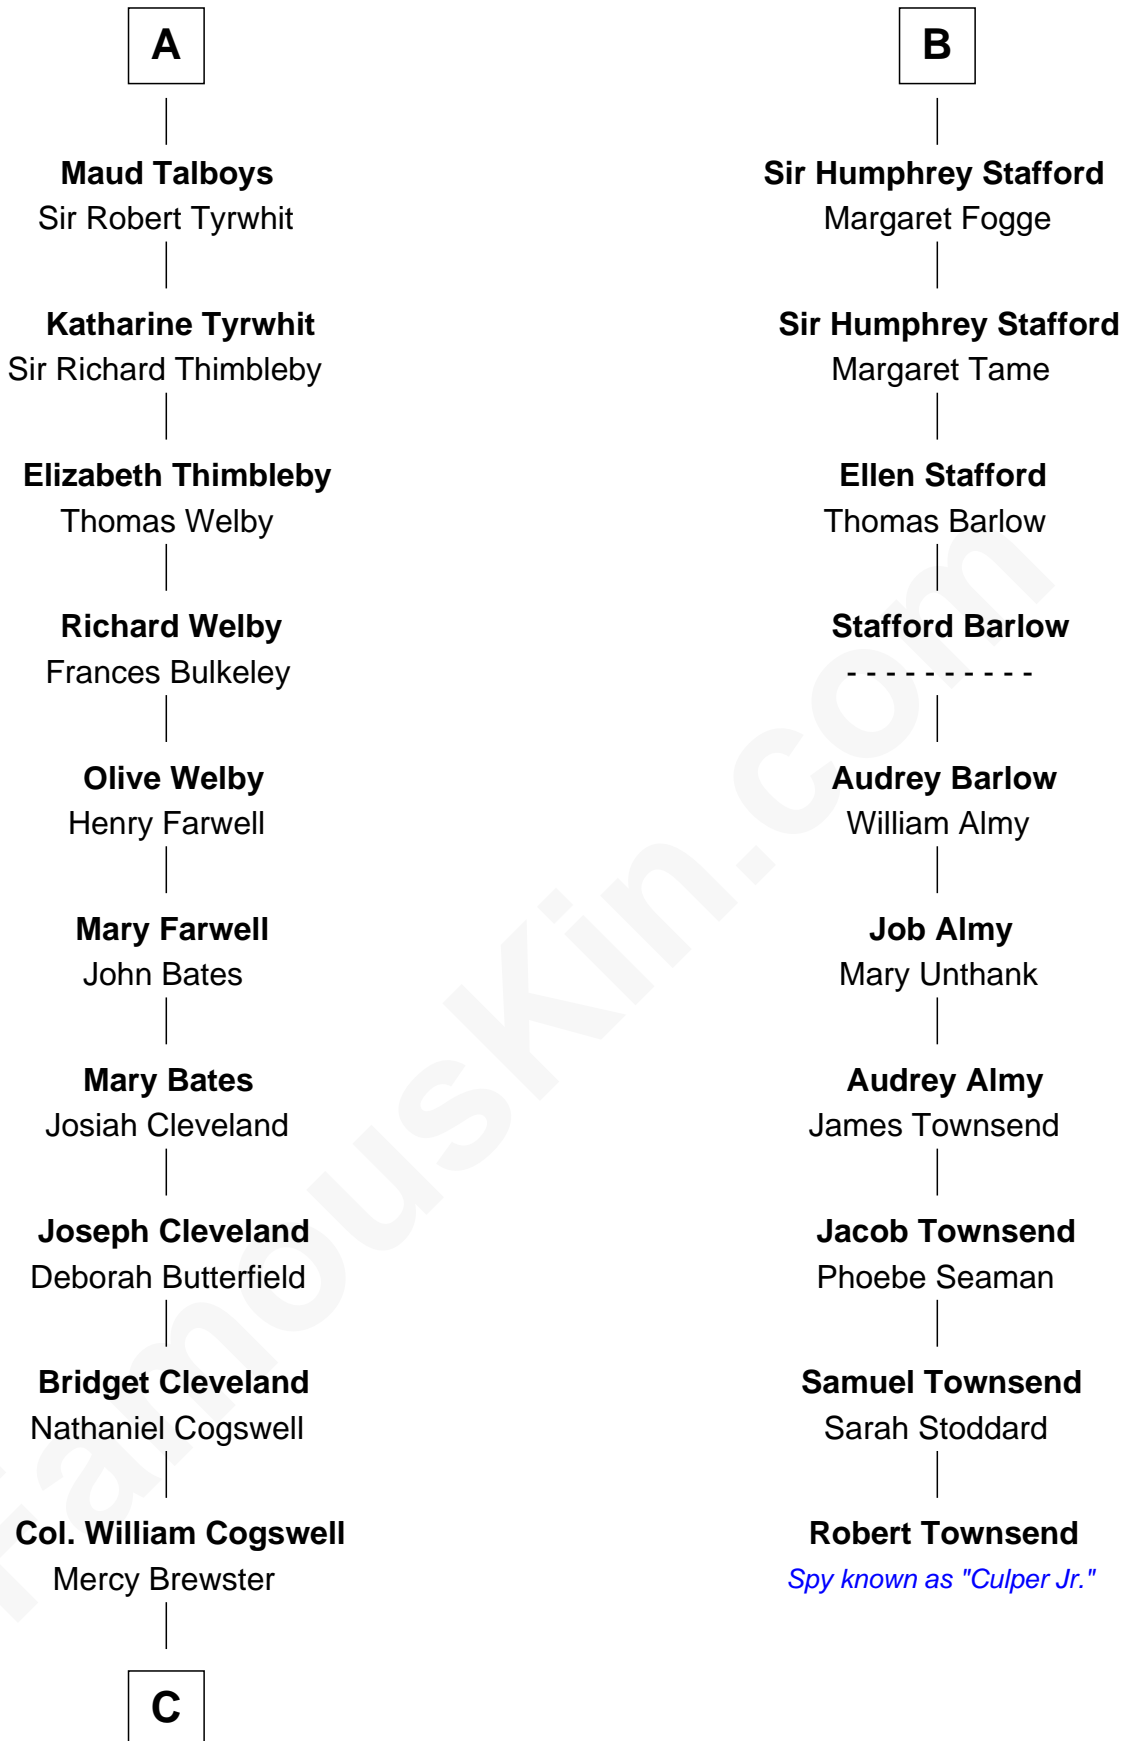

**FamousKin.com**  
**Relationship Chart of**  
**Thomas Pynchon**  
*American Novelist*

16th cousin 5 times removed of

**Robert Townsend**

*Member of the Culper Spy Ring during the American Revolution*

**Ralph Basset**  
 Hawise - - - - -

**C**

**Dr. William Henry Cogswell**

Lucretia Anne Payne

**Annie Payne Cogswell**

William Lyon Pynchon

**William Henry Chichele Pynchon**

Carrie Susan Moyses

**Thomas Ruggles Pynchon**