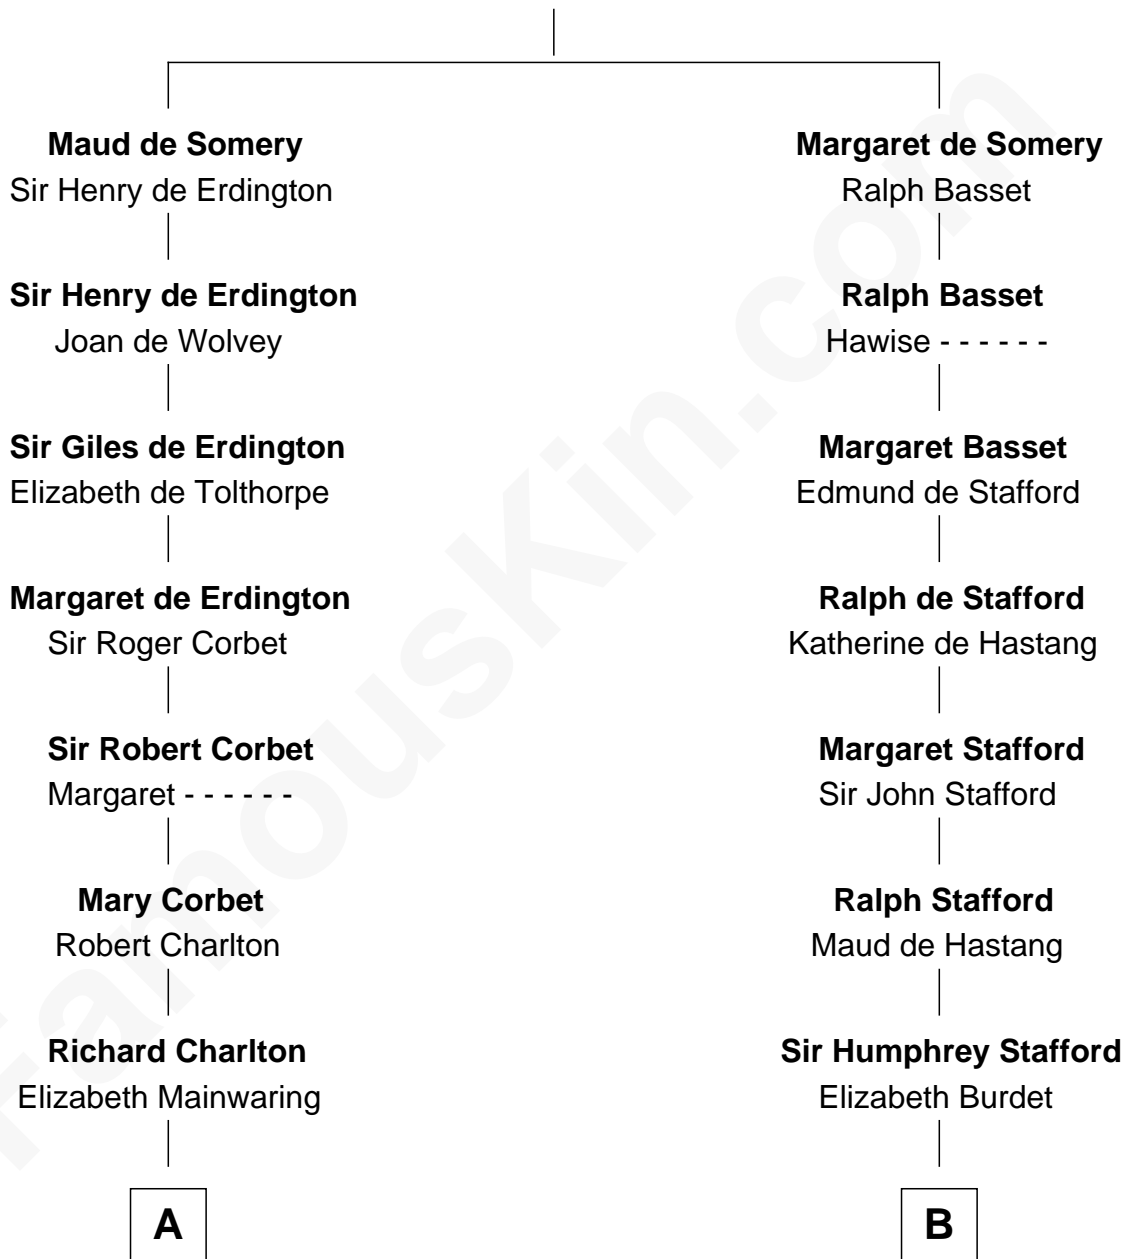

FamousKin.com
Relationship Chart of
Thomas Pynchon
American Novelist

18th cousin 2 times removed of

Robert Townsend

Member of the Culper Spy Ring during the American Revolution

Sir Roger de Somery
 Nichole d'Aubenev

FamousKin.com