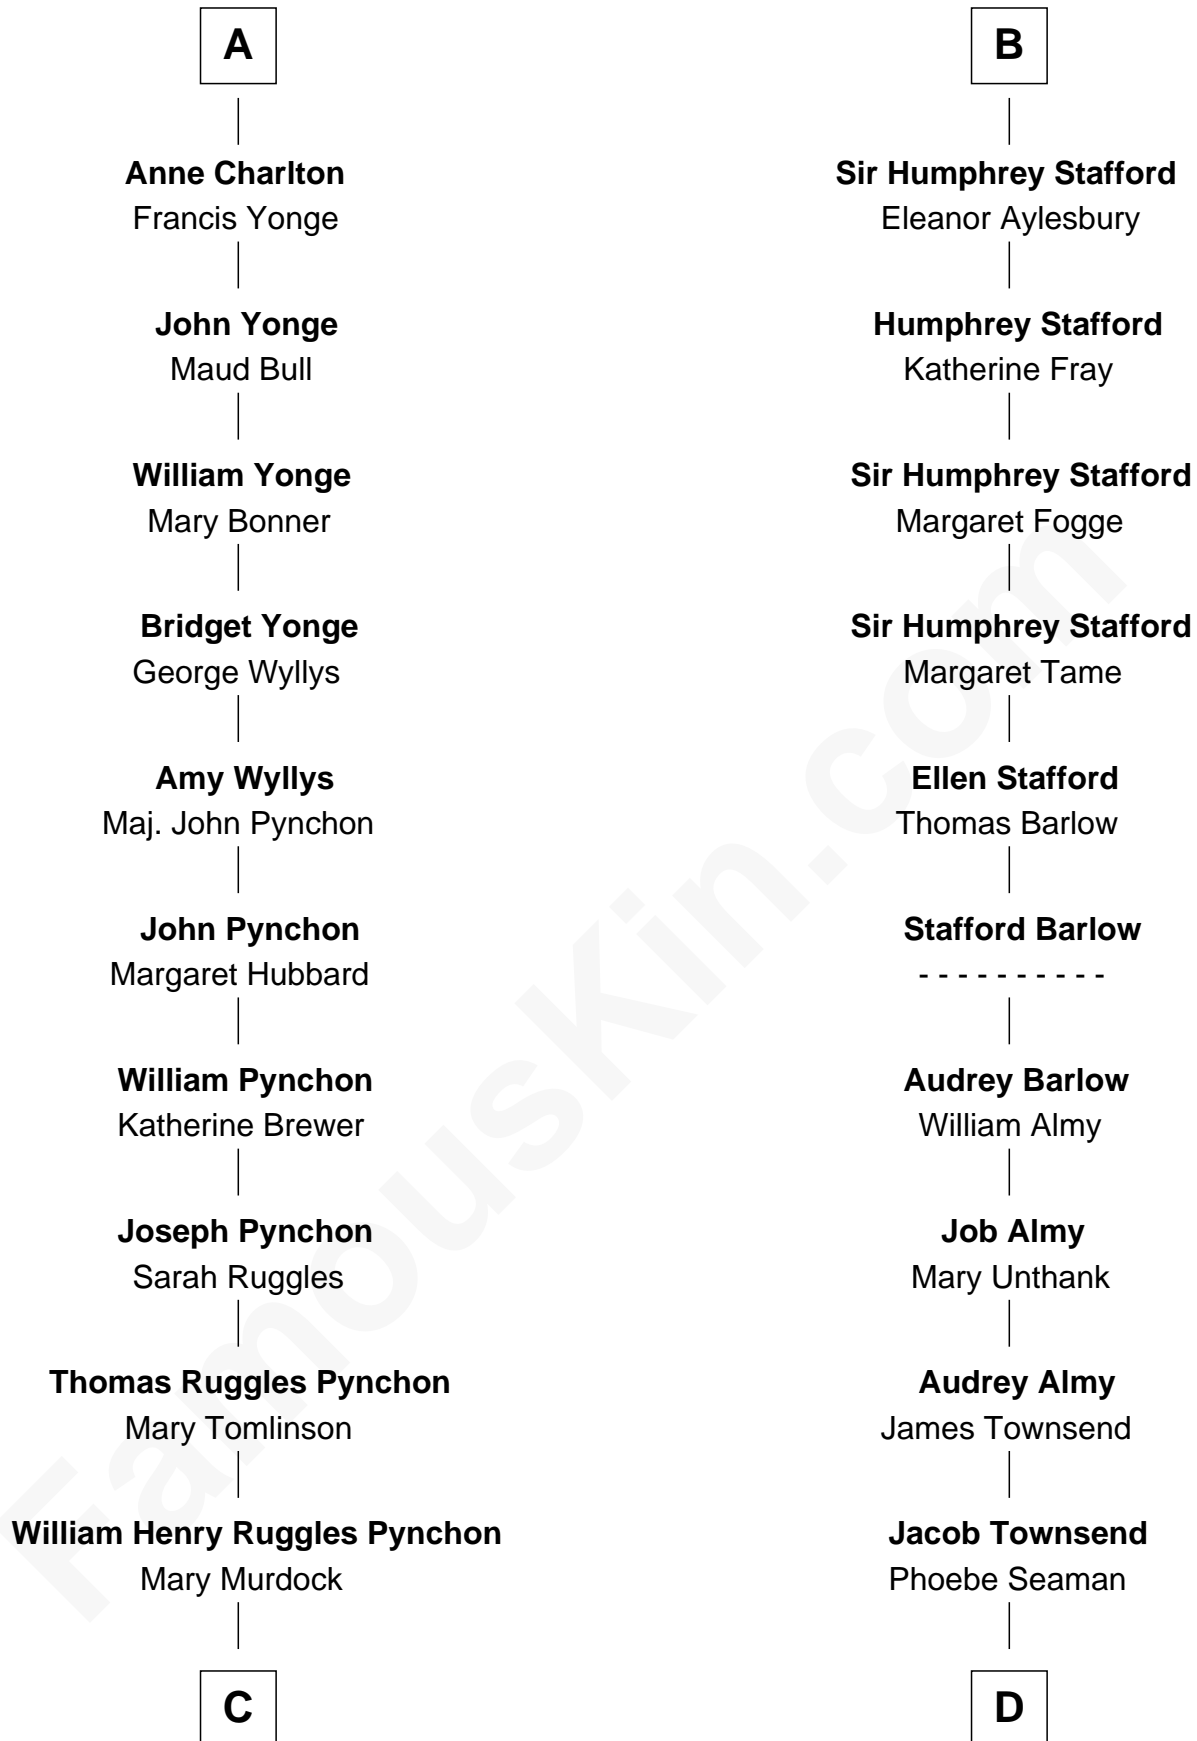

FamousKin.com
Relationship Chart of
Thomas Pynchon
American Novelist

18th cousin 2 times removed of

Robert Townsend

Member of the Culper Spy Ring during the American Revolution

Sir Roger de Somery
 Nichole d'Aubenev

FamousKin.com