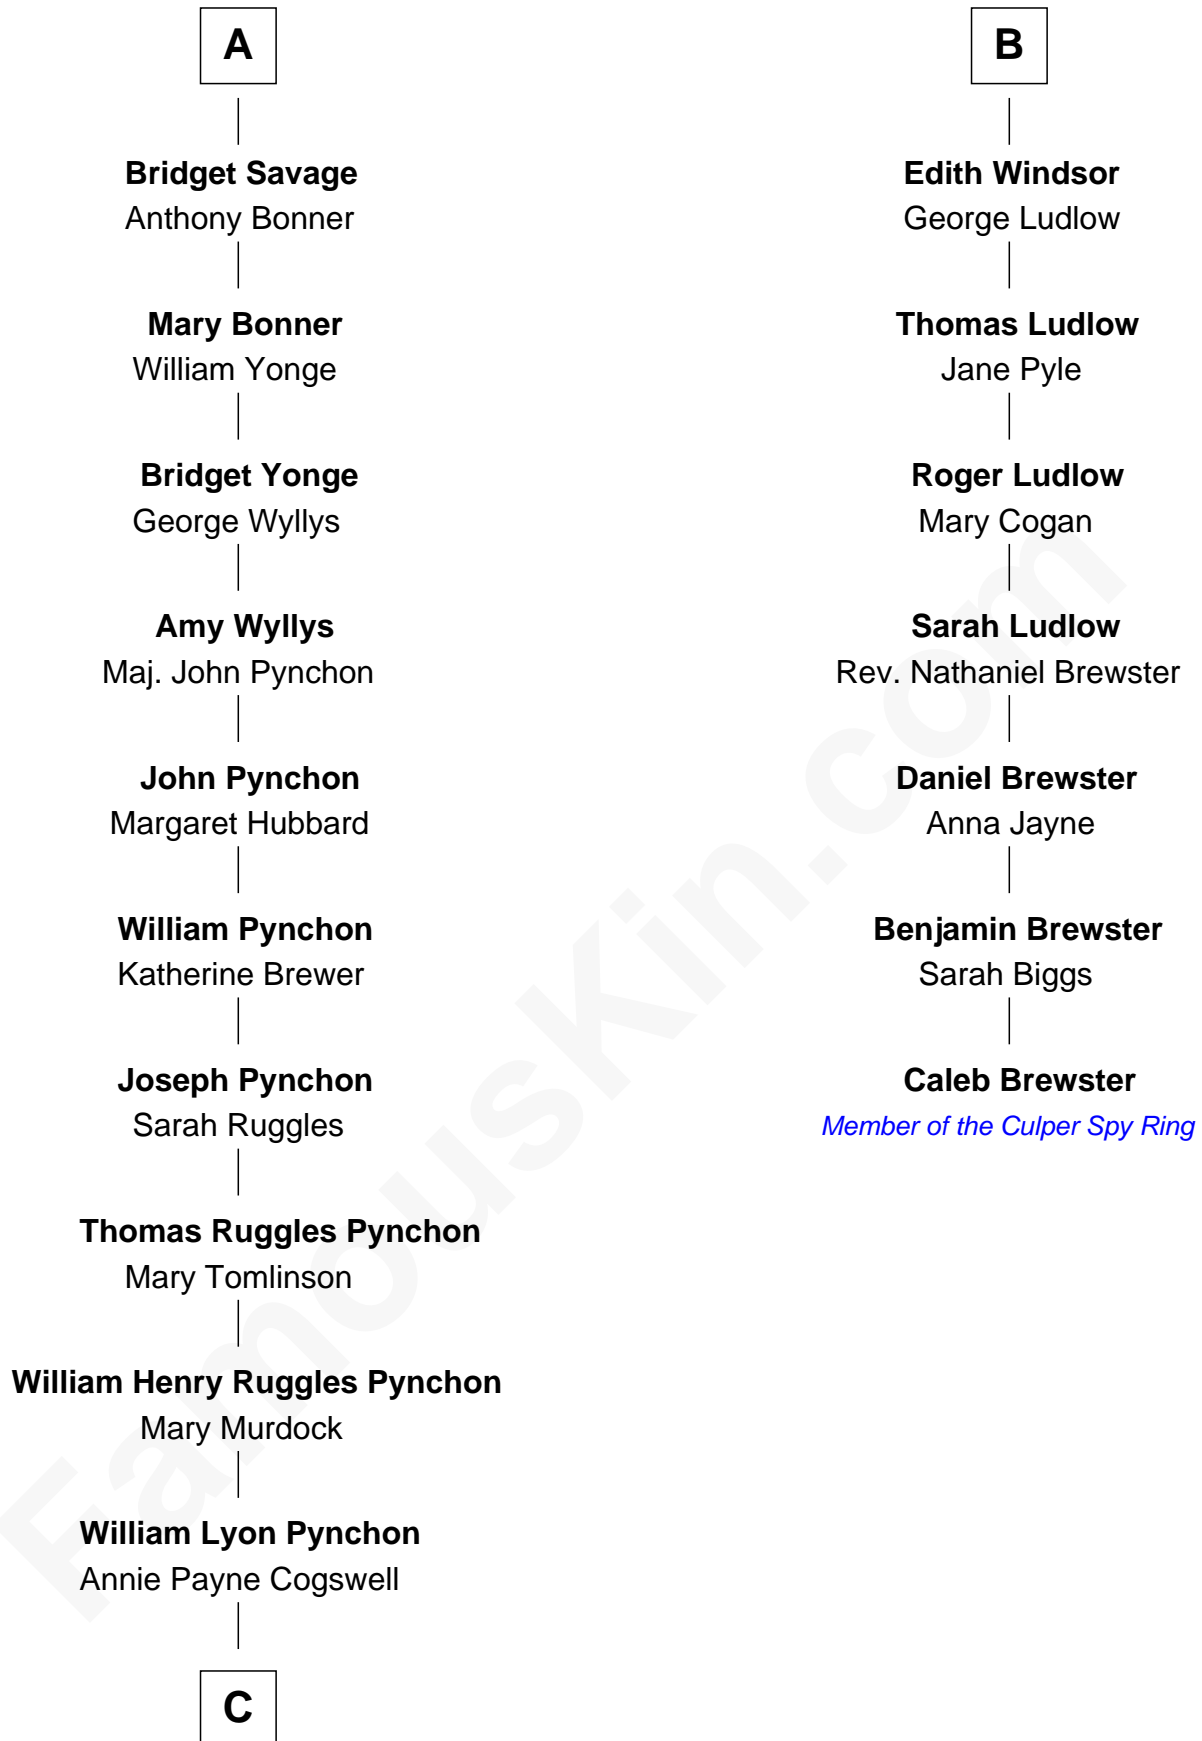

FamousKin.com
Relationship Chart of
Thomas Pynchon
American Novelist

13th cousin 6 times removed of

Caleb Brewster

Member of the Culper Spy Ring during the American Revolution

C

William Henry Chichele Pynchon

Carrie Susan Moyses

Thomas Ruggles Pynchon

Catherine Frances Bennett

Thomas Pynchon

Novelist

FamousKin.com