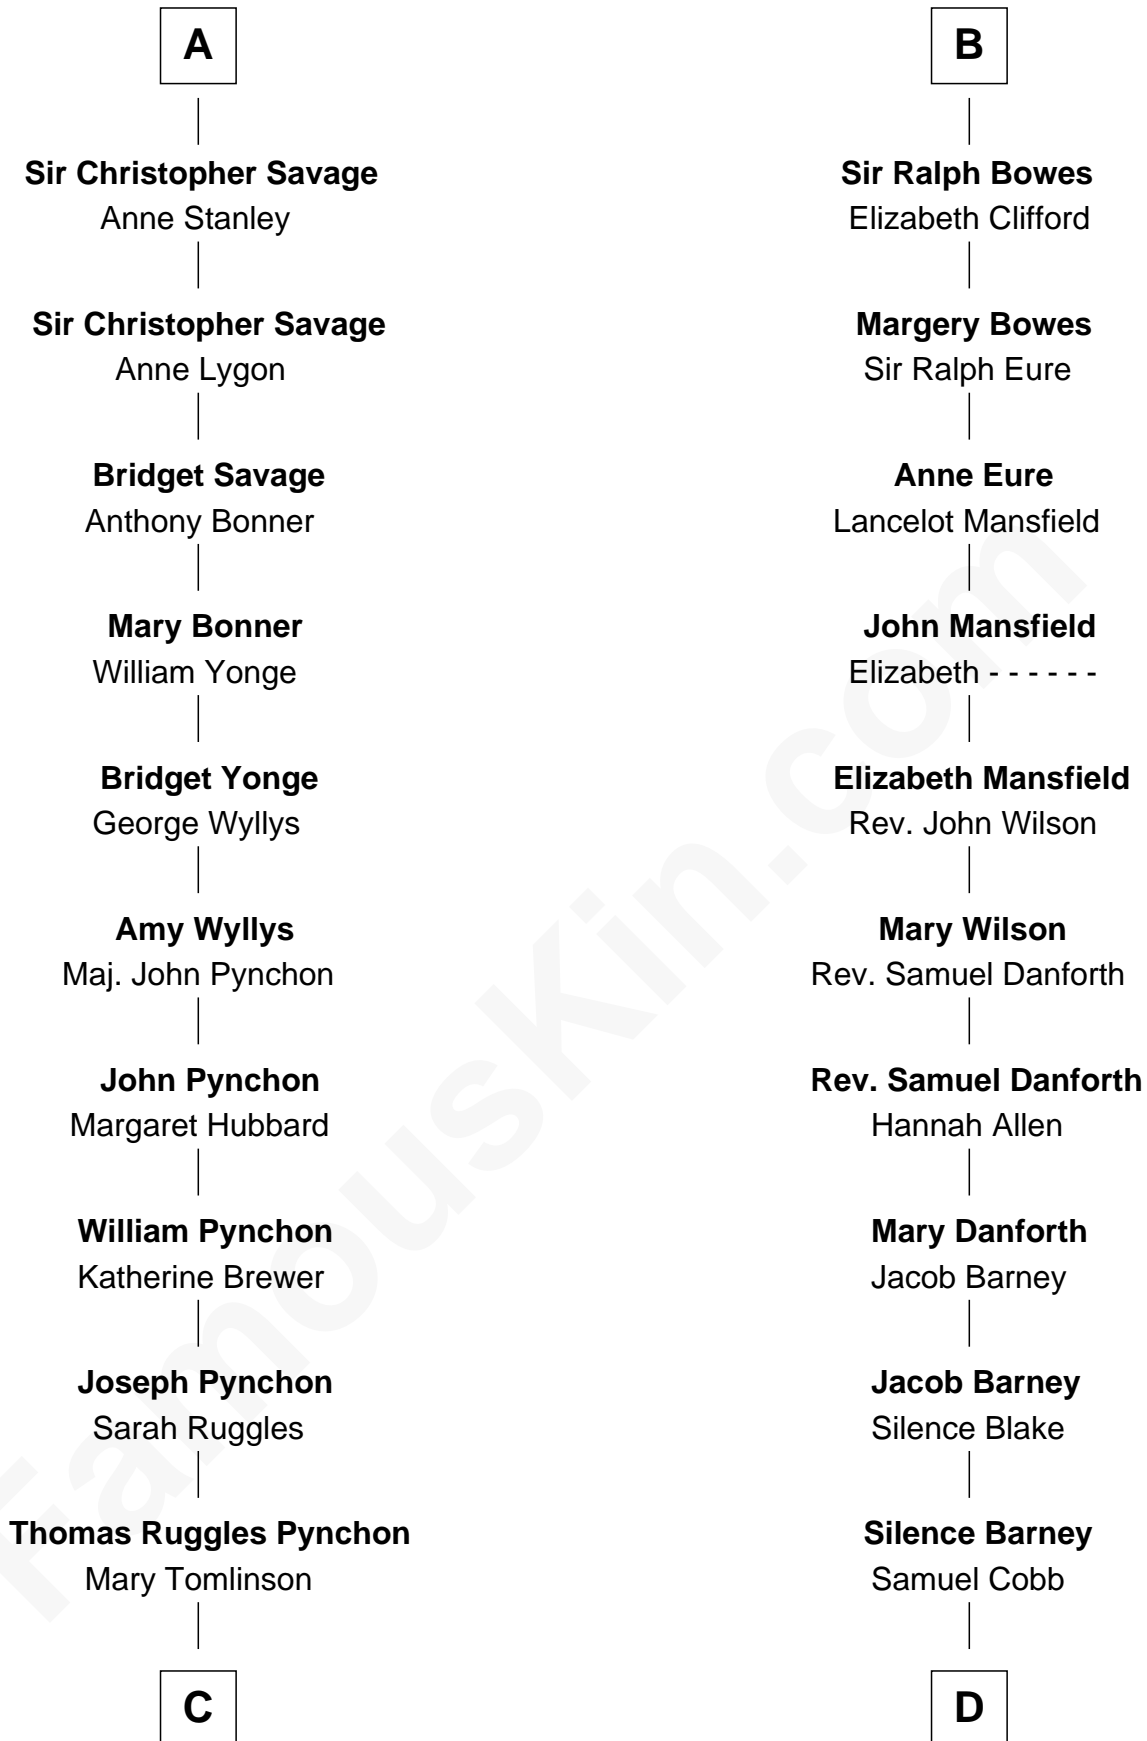

# FamousKin.com Relationship Chart of

**Thomas Pynchon**

*American Novelist*

21st cousin of

**Sandra Day O'Connor**

*First Female U.S. Supreme Court Justice*

**C**

**William Henry Ruggles Pynchon**

Mary Murdock

**William Lyon Pynchon**

Annie Payne Cogswell

**William Henry Chichele Pynchon**

Carrie Susan Moyses

**Thomas Ruggles Pynchon**

Catherine Frances Bennett

**Thomas Pynchon**

*Novelist*

**D**

**Lettice Carlyle Cobb**

Luke Day

**Hollis Day**

Eliza L. Flanders

**Henry Clay Day**

Alice Edith Hilton