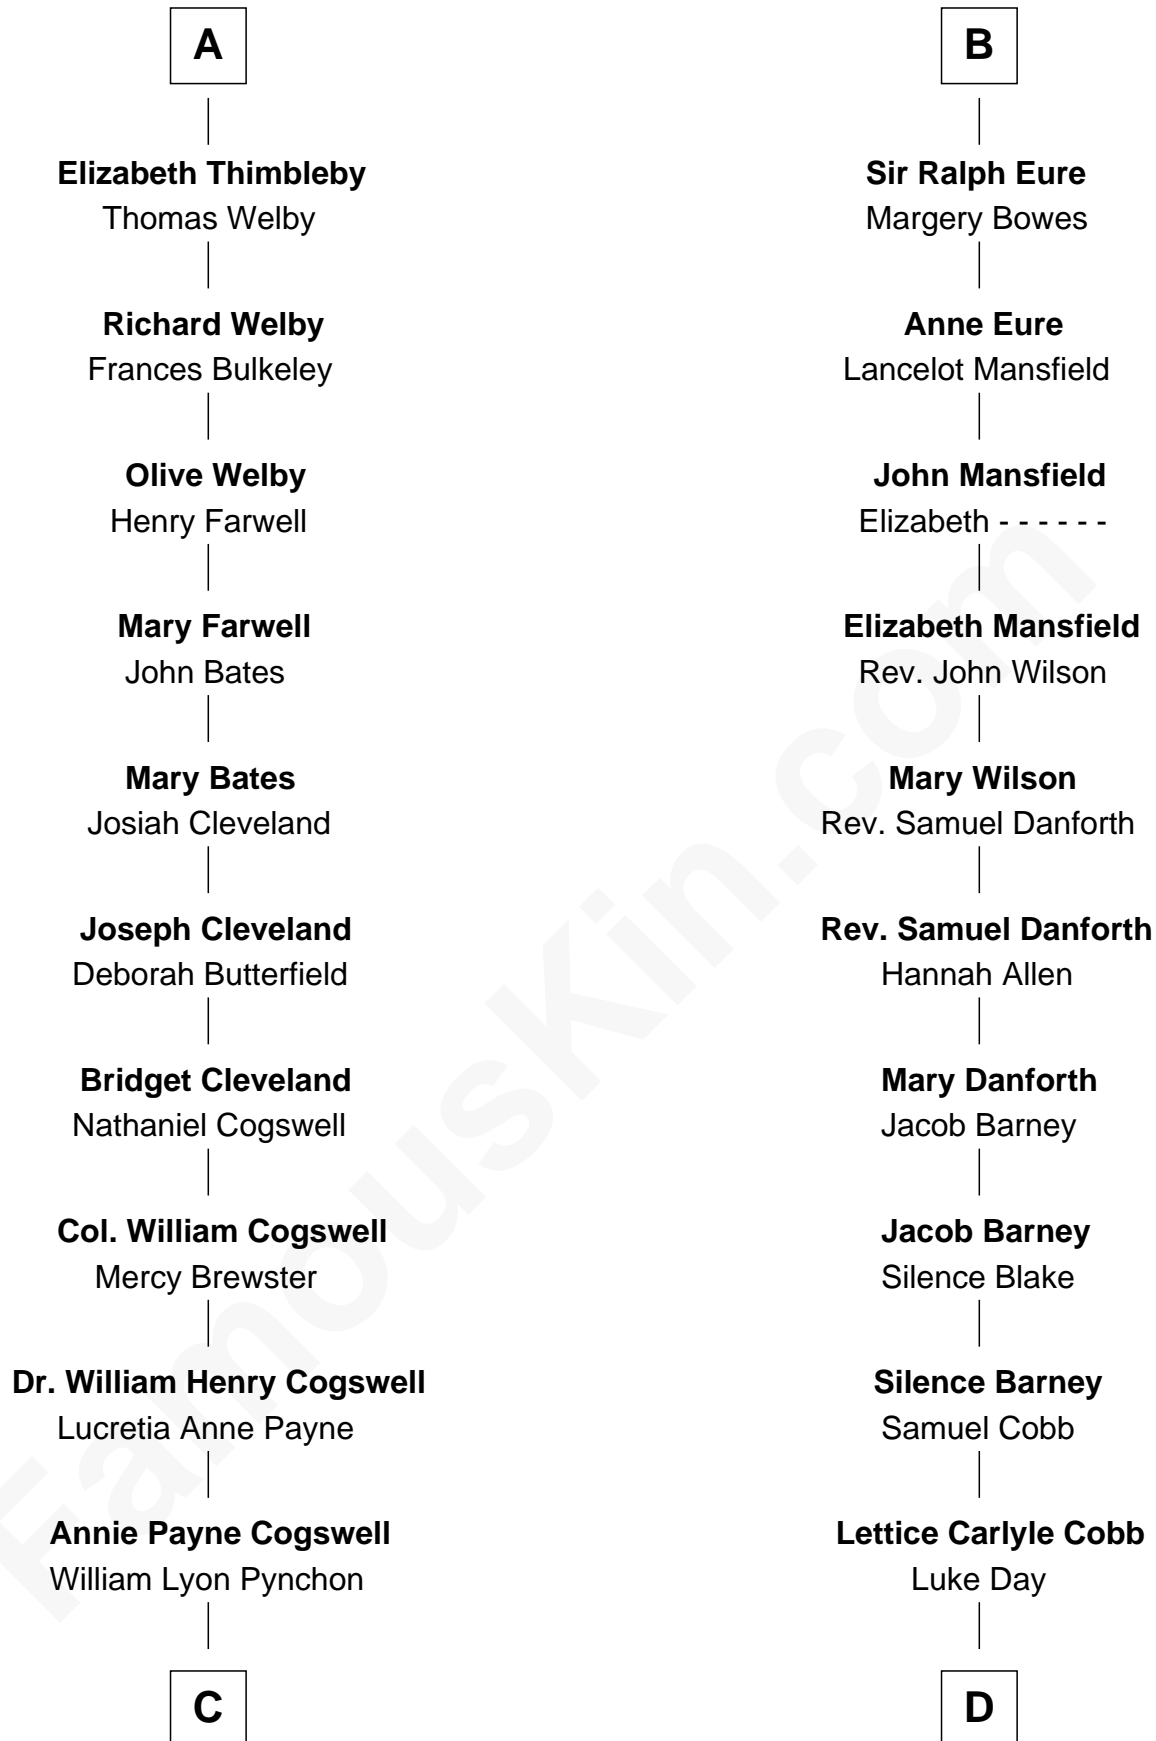

FamousKin.com
Relationship Chart of
Thomas Pynchon
American Novelist

19th cousin 1 time removed of

Sandra Day O'Connor
First Female U.S. Supreme Court Justice

C

William Henry Chichele Pynchon

Carrie Susan Moyses

Thomas Ruggles Pynchon

Catherine Frances Bennett

Thomas Pynchon

Novelist

D

Hollis Day

Eliza L. Flanders

Henry Clay Day

Alice Edith Hilton

Henry R. Day

Ada Mae Wilkey

Sandra Day O'Connor

U.S. Supreme Court Justice

FamousKin.com