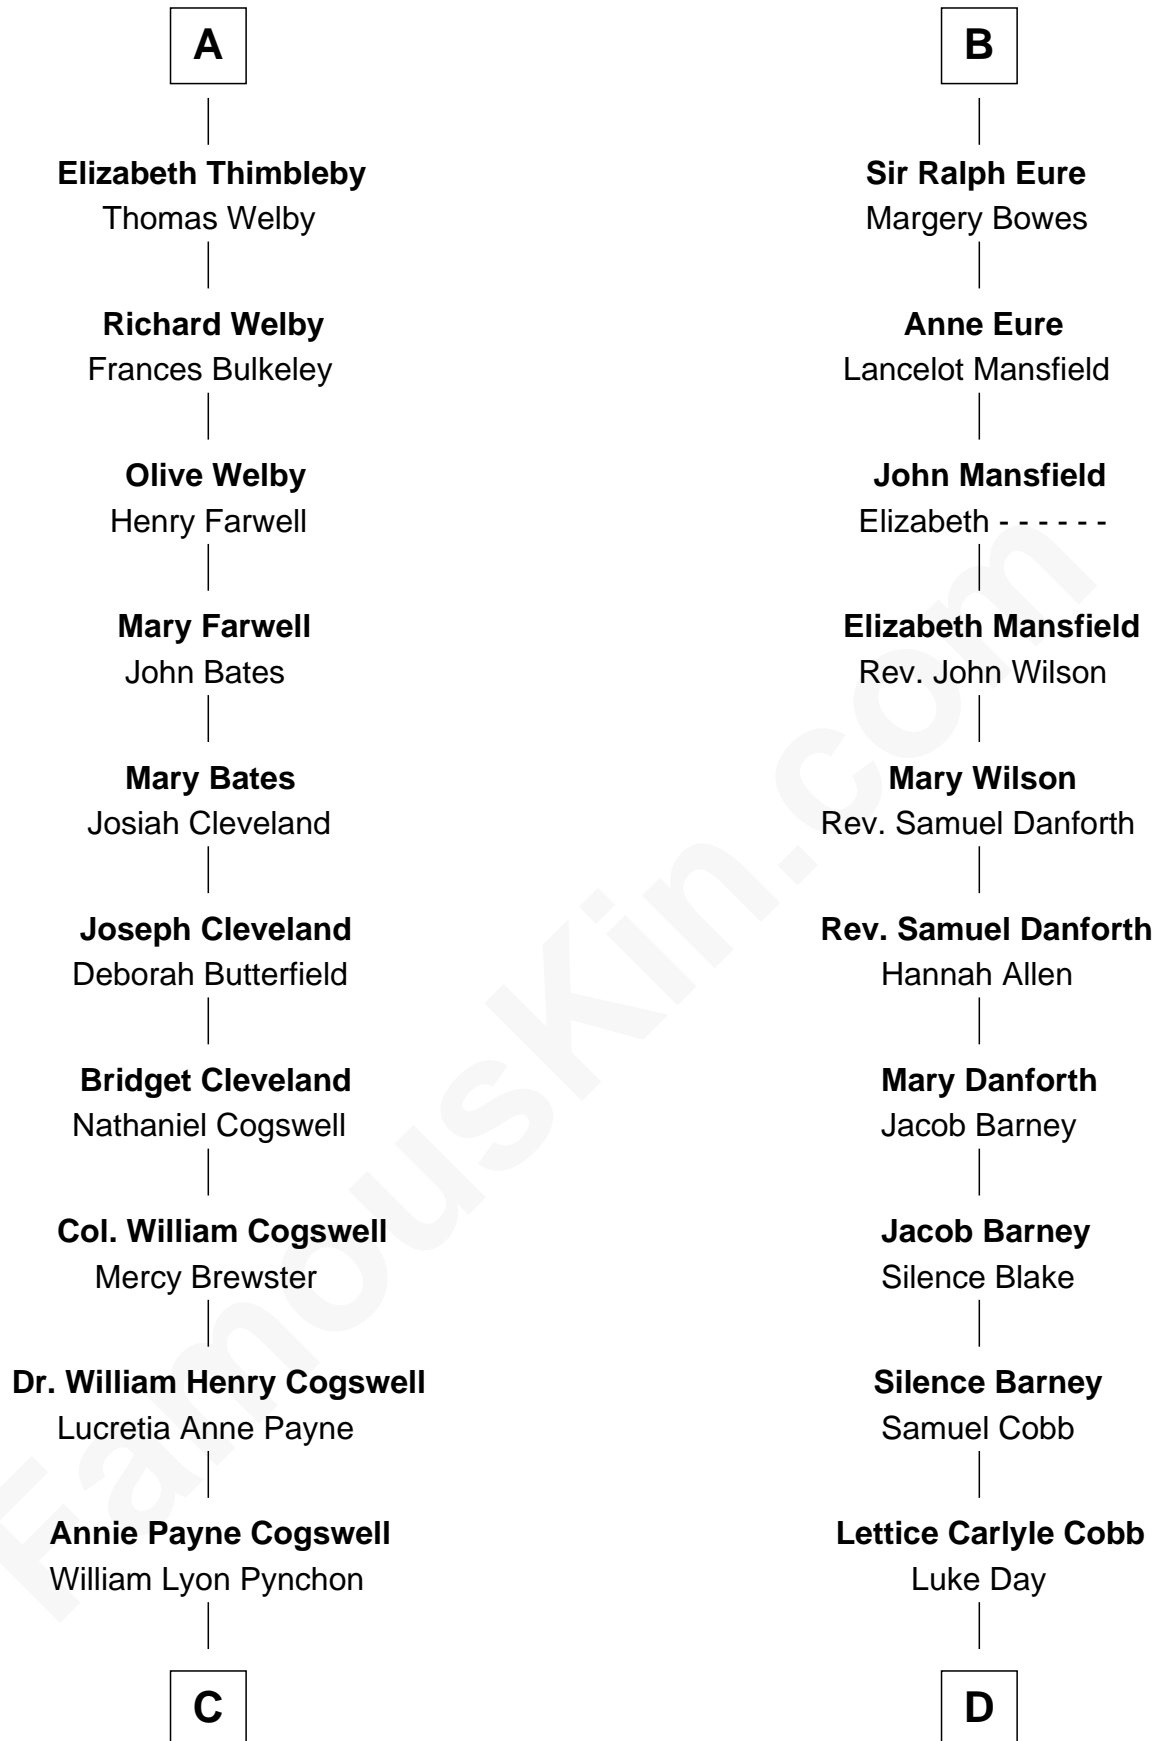

**FamousKin.com**  
**Relationship Chart of**  
**Thomas Pynchon**  
*American Novelist*

19th cousin 1 time removed of

**Sandra Day O'Connor**  
*First Female U.S. Supreme Court Justice*

**C**

**William Henry Chichele Pynchon**

Carrie Susan Moyses

**Thomas Ruggles Pynchon**

Catherine Frances Bennett

**Thomas Pynchon**

*Novelist*

**D**

**Hollis Day**

Eliza L. Flanders

**Henry Clay Day**

Alice Edith Hilton

**Henry R. Day**

Ada Mae Wilkey

**Sandra Day O'Connor**

*U.S. Supreme Court Justice*

FamousKin.com