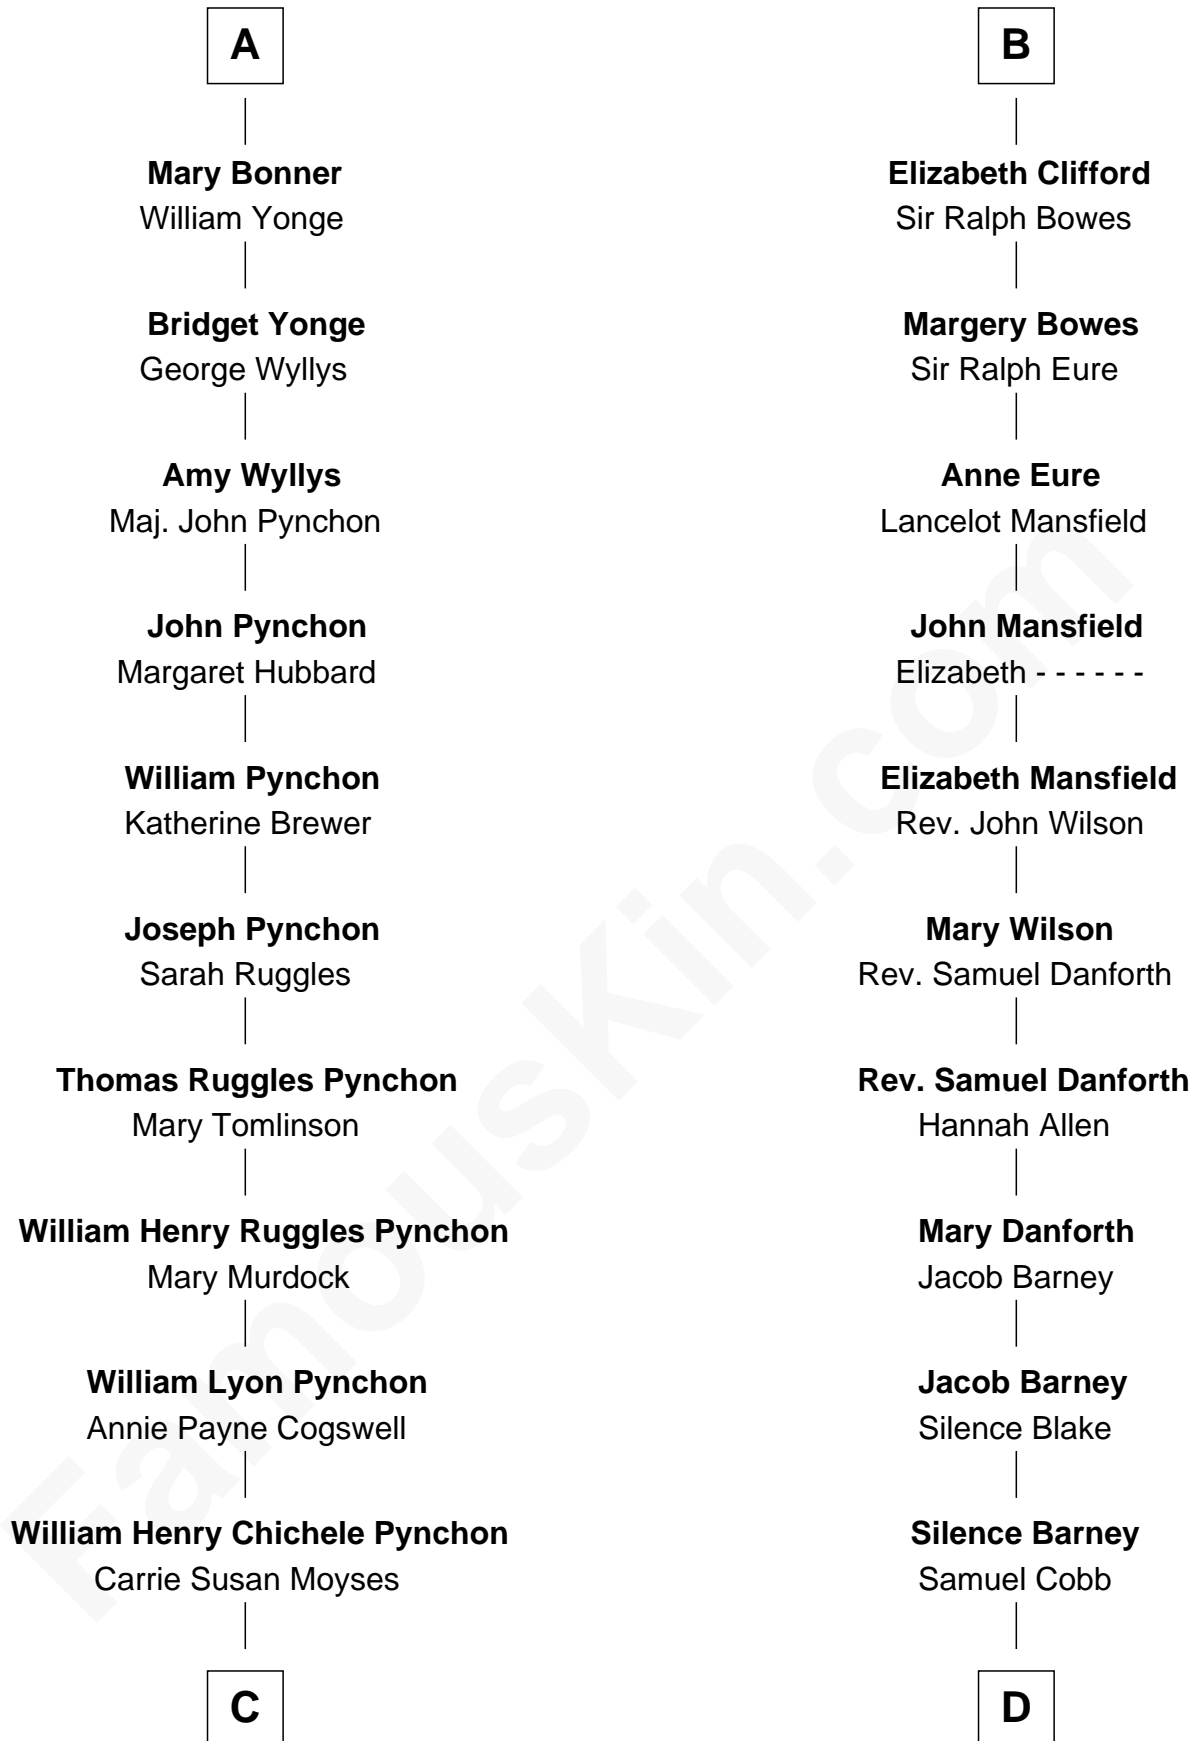

FamousKin.com
Relationship Chart of
Thomas Pynchon
American Novelist

18th cousin 3 times removed of

Sandra Day O'Connor
First Female U.S. Supreme Court Justice

C

Thomas Ruggles Pynchon
Catherine Frances Bennett