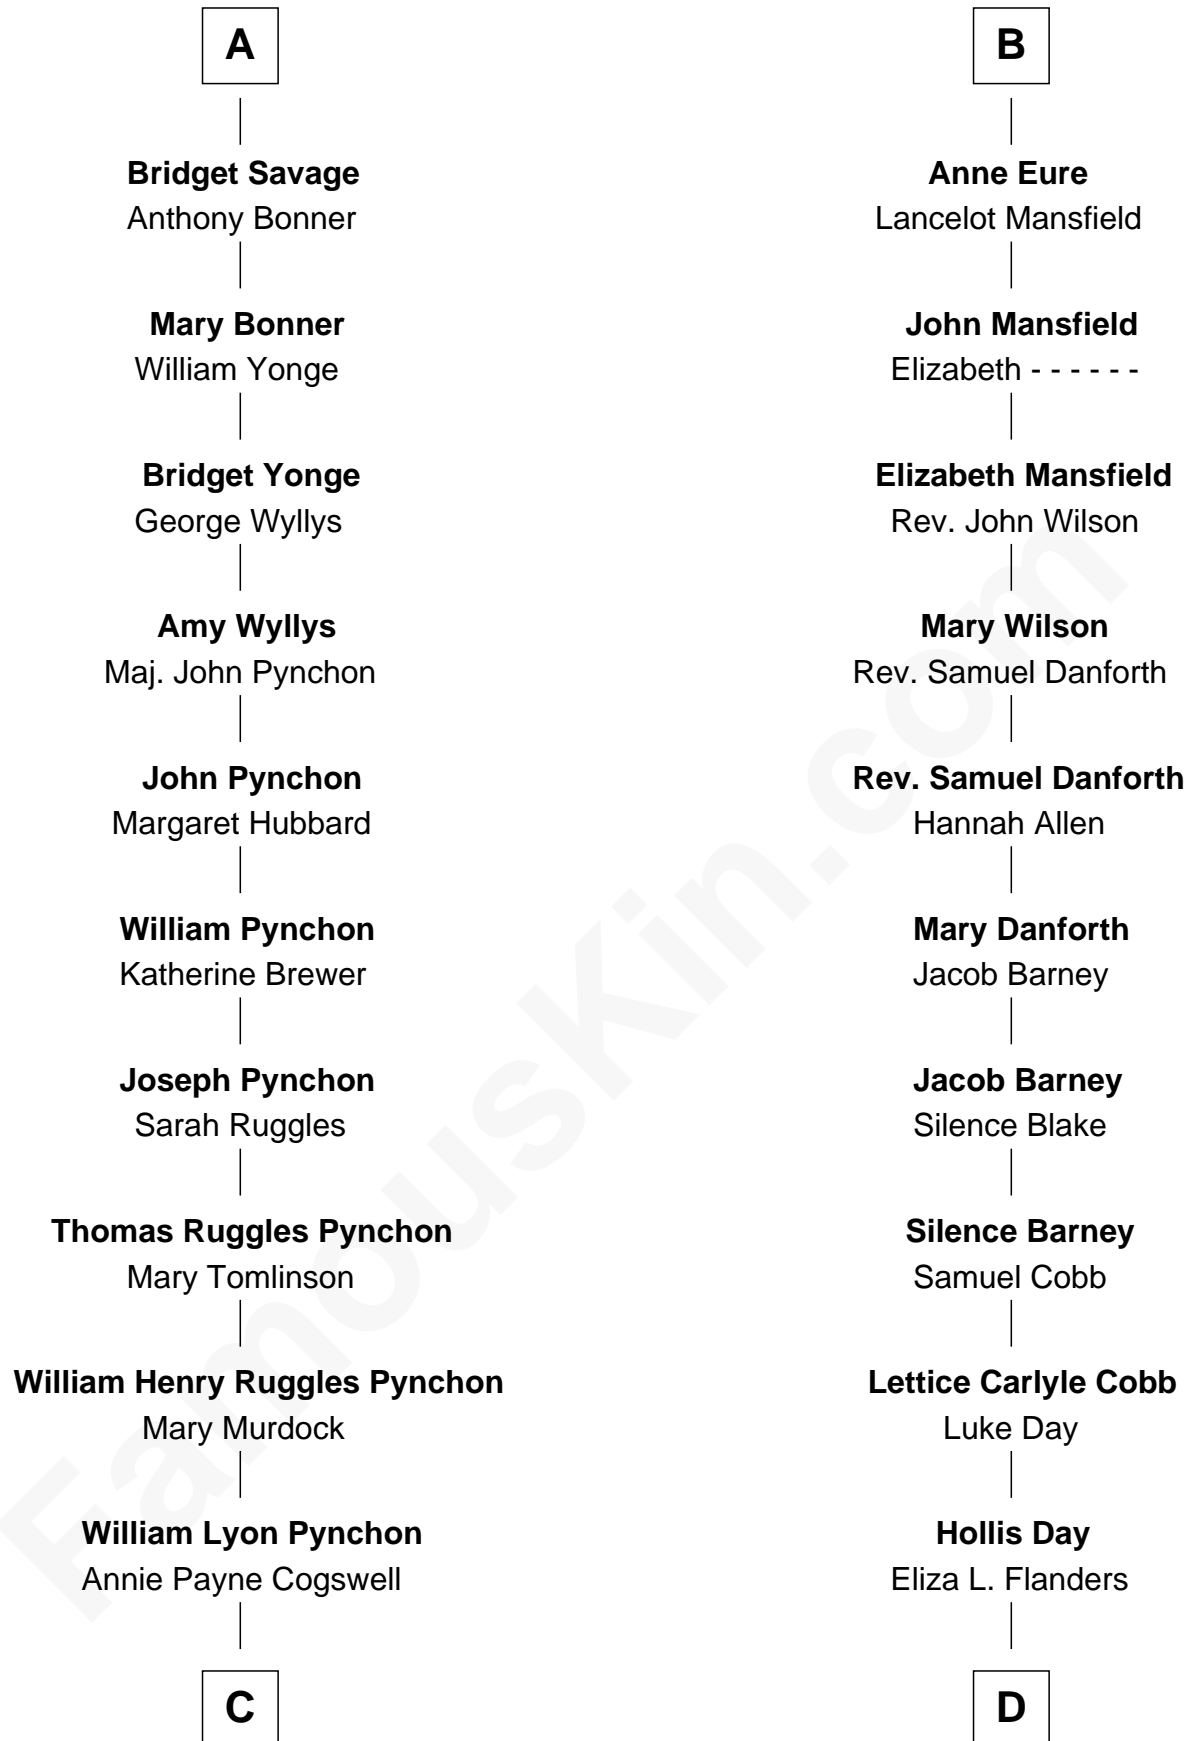

# FamousKin.com Relationship Chart of

**Thomas Pynchon**

*American Novelist*

19th cousin of

**Sandra Day O'Connor**

*First Female U.S. Supreme Court Justice*

**Edmund Fitzalan**

Alice de Warenne

**Richard Fitzalan**  
Eleanor Plantagenet

**Sir Richard Fitzalan**  
Elizabeth de Bohun

**Elizabeth Fitzalan**  
Sir Robert Goushill

**Joan Goushill**  
Sir Thomas Stanley

**Katherine Stanley**  
Sir John Savage

**Sir Christopher Savage**  
Anne Stanley

**Sir Christopher Savage**  
Anne Lygon

**A**

**Aline Fitzalan**

Sir Roger le Strange

**Lucy le Strange**  
Sir William Willoughby

**Margery Willoughby**  
Sir William FitzHugh

**Maud FitzHugh**  
Sir William Bowes

**Sir Ralph Bowes**  
Margery Conyers

**Sir Ralph Bowes**  
Elizabeth Clifford

**Margery Bowes**  
Sir Ralph Eure

**B**

**C**

**William Henry Chichele Pynchon**

Carrie Susan Moyses