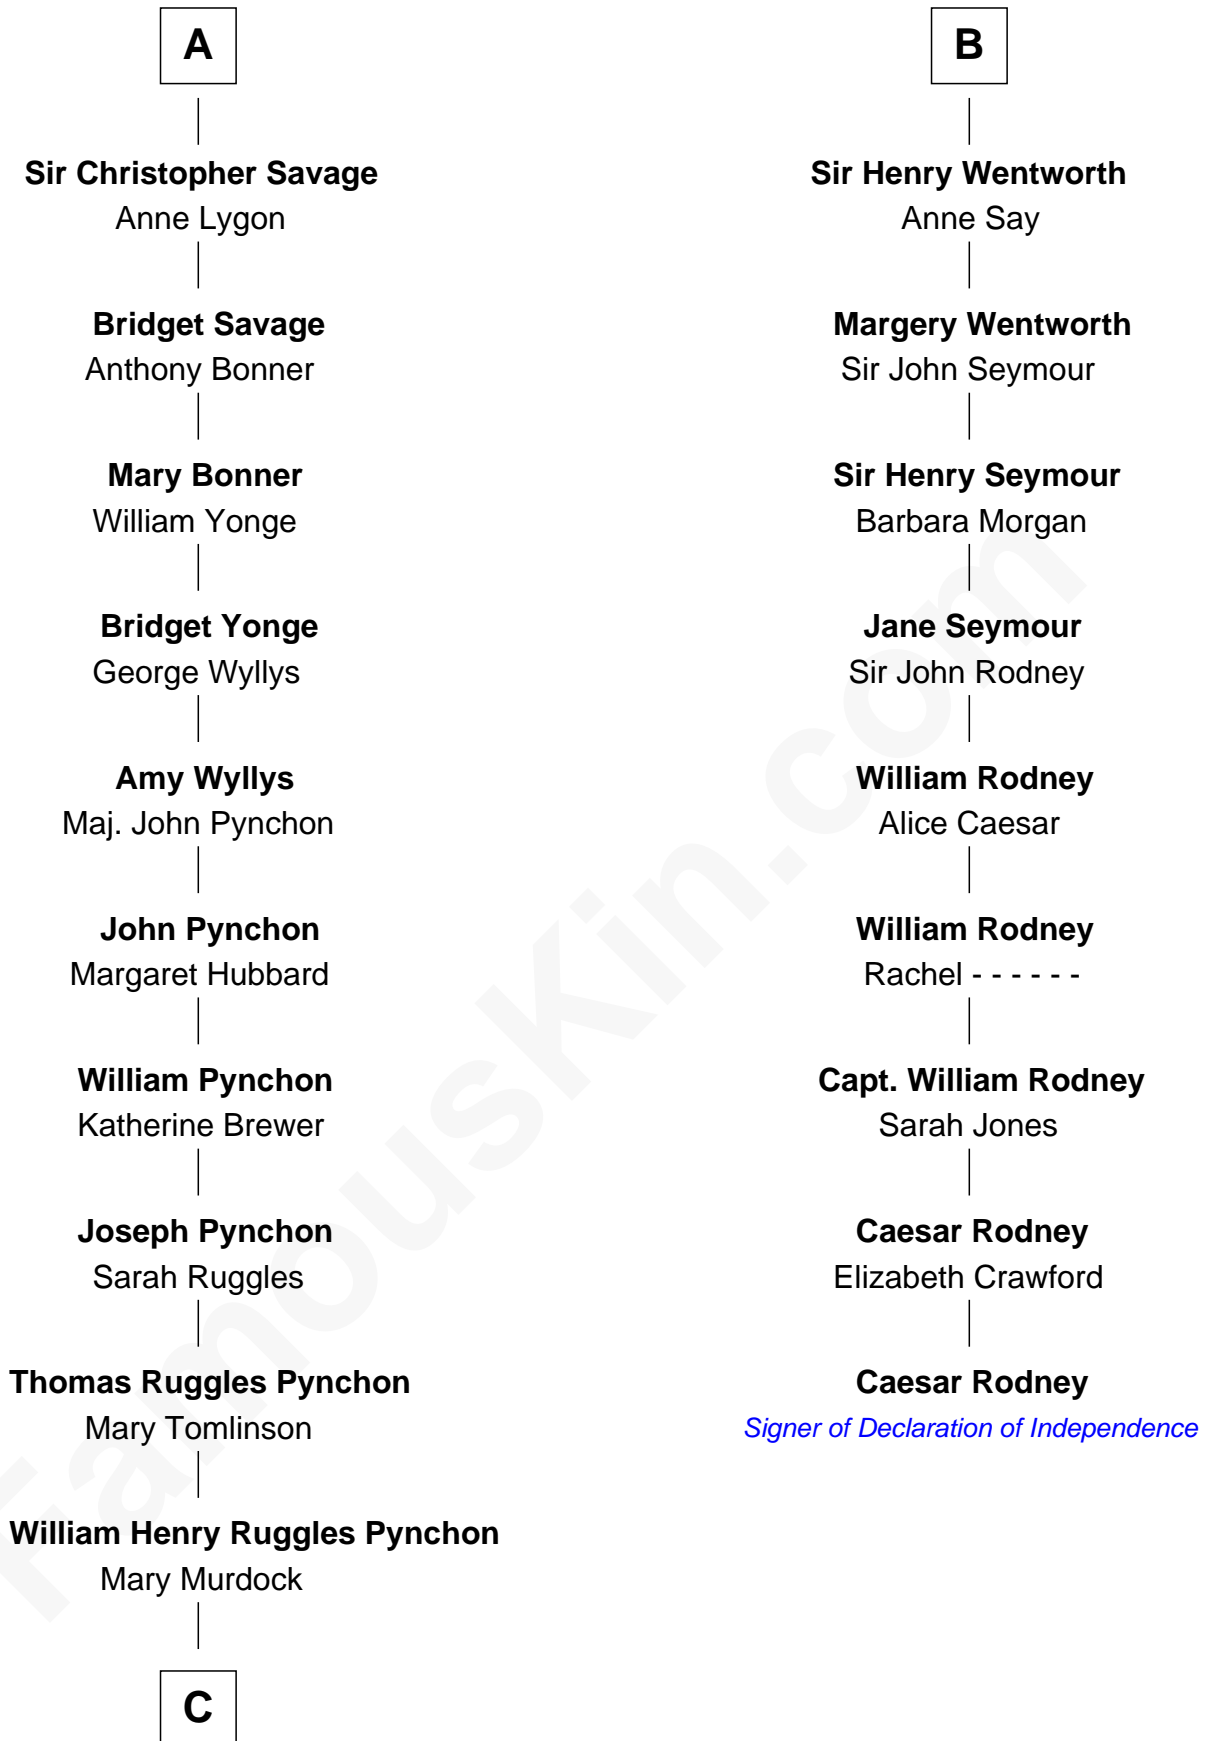

FamousKin.com

Relationship Chart of

Thomas Pynchon

American Novelist

15th cousin 5 times removed of

Caesar Rodney

Signer of the Declaration of Independence

C

William Lyon Pynchon

Annie Payne Cogswell

William Henry Chichele Pynchon

Carrie Susan Moyses

Thomas Ruggles Pynchon

Catherine Frances Bennett

Thomas Pynchon

Novelist