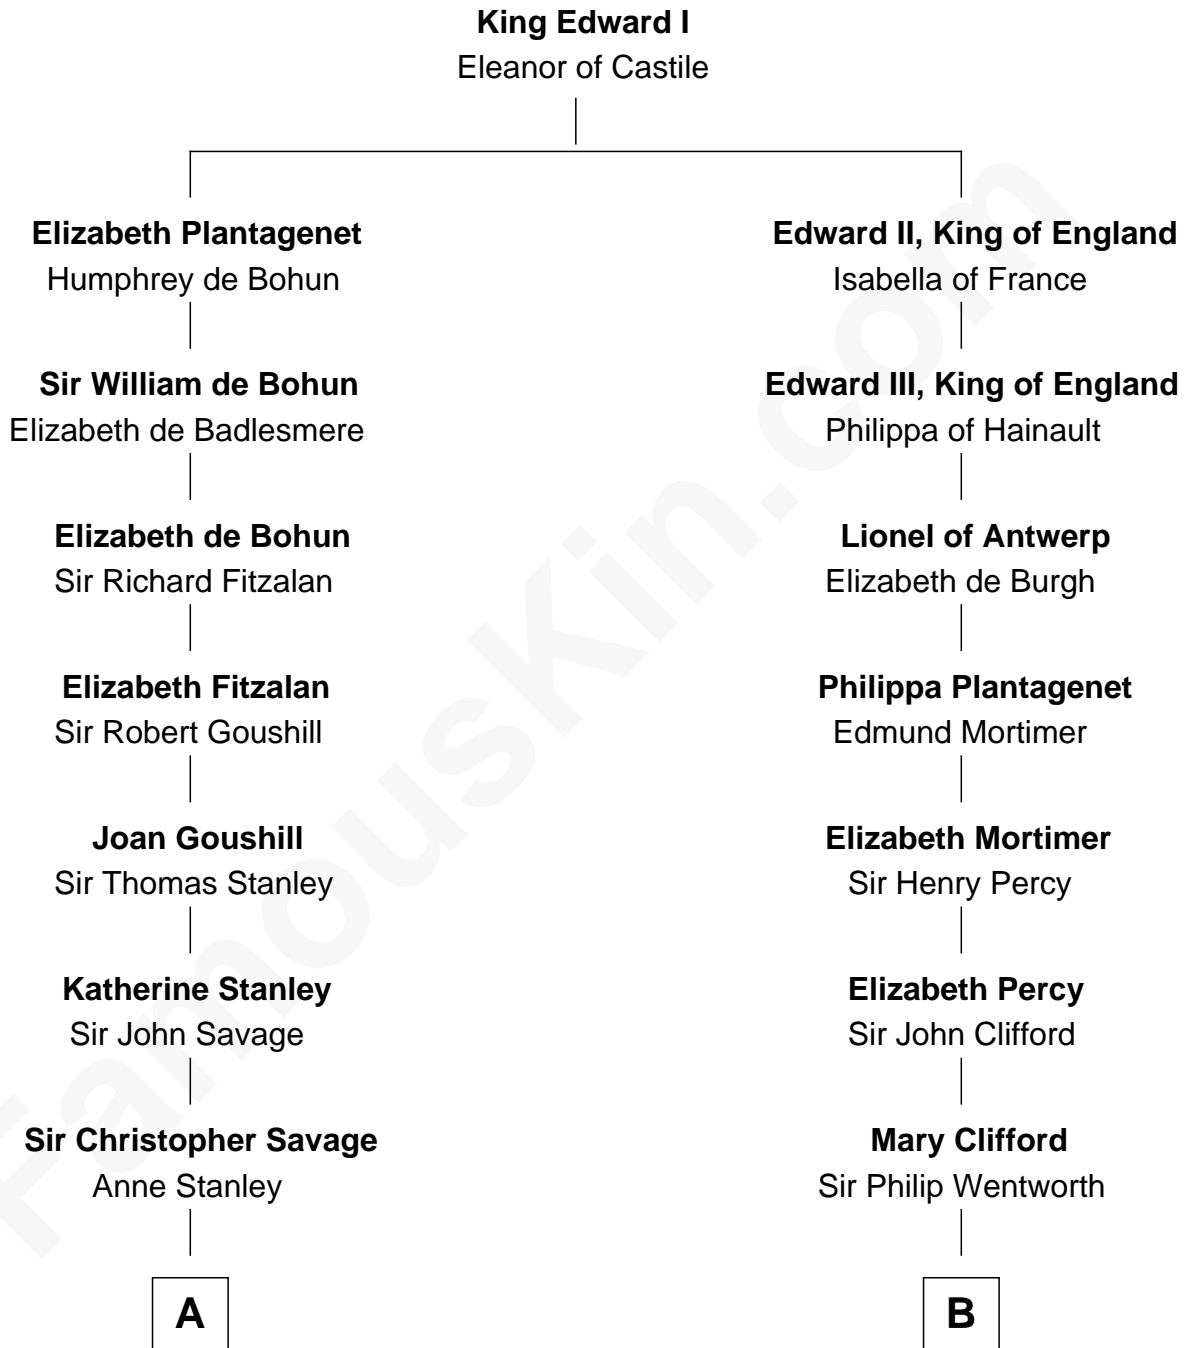

FamousKin.com

Relationship Chart of

Thomas Pynchon

American Novelist

15th cousin 5 times removed of

Caesar Rodney

Signer of the Declaration of Independence

C

William Lyon Pynchon

Annie Payne Cogswell

William Henry Chichele Pynchon

Carrie Susan Moyses

Thomas Ruggles Pynchon

Catherine Frances Bennett

Thomas Pynchon

Novelist