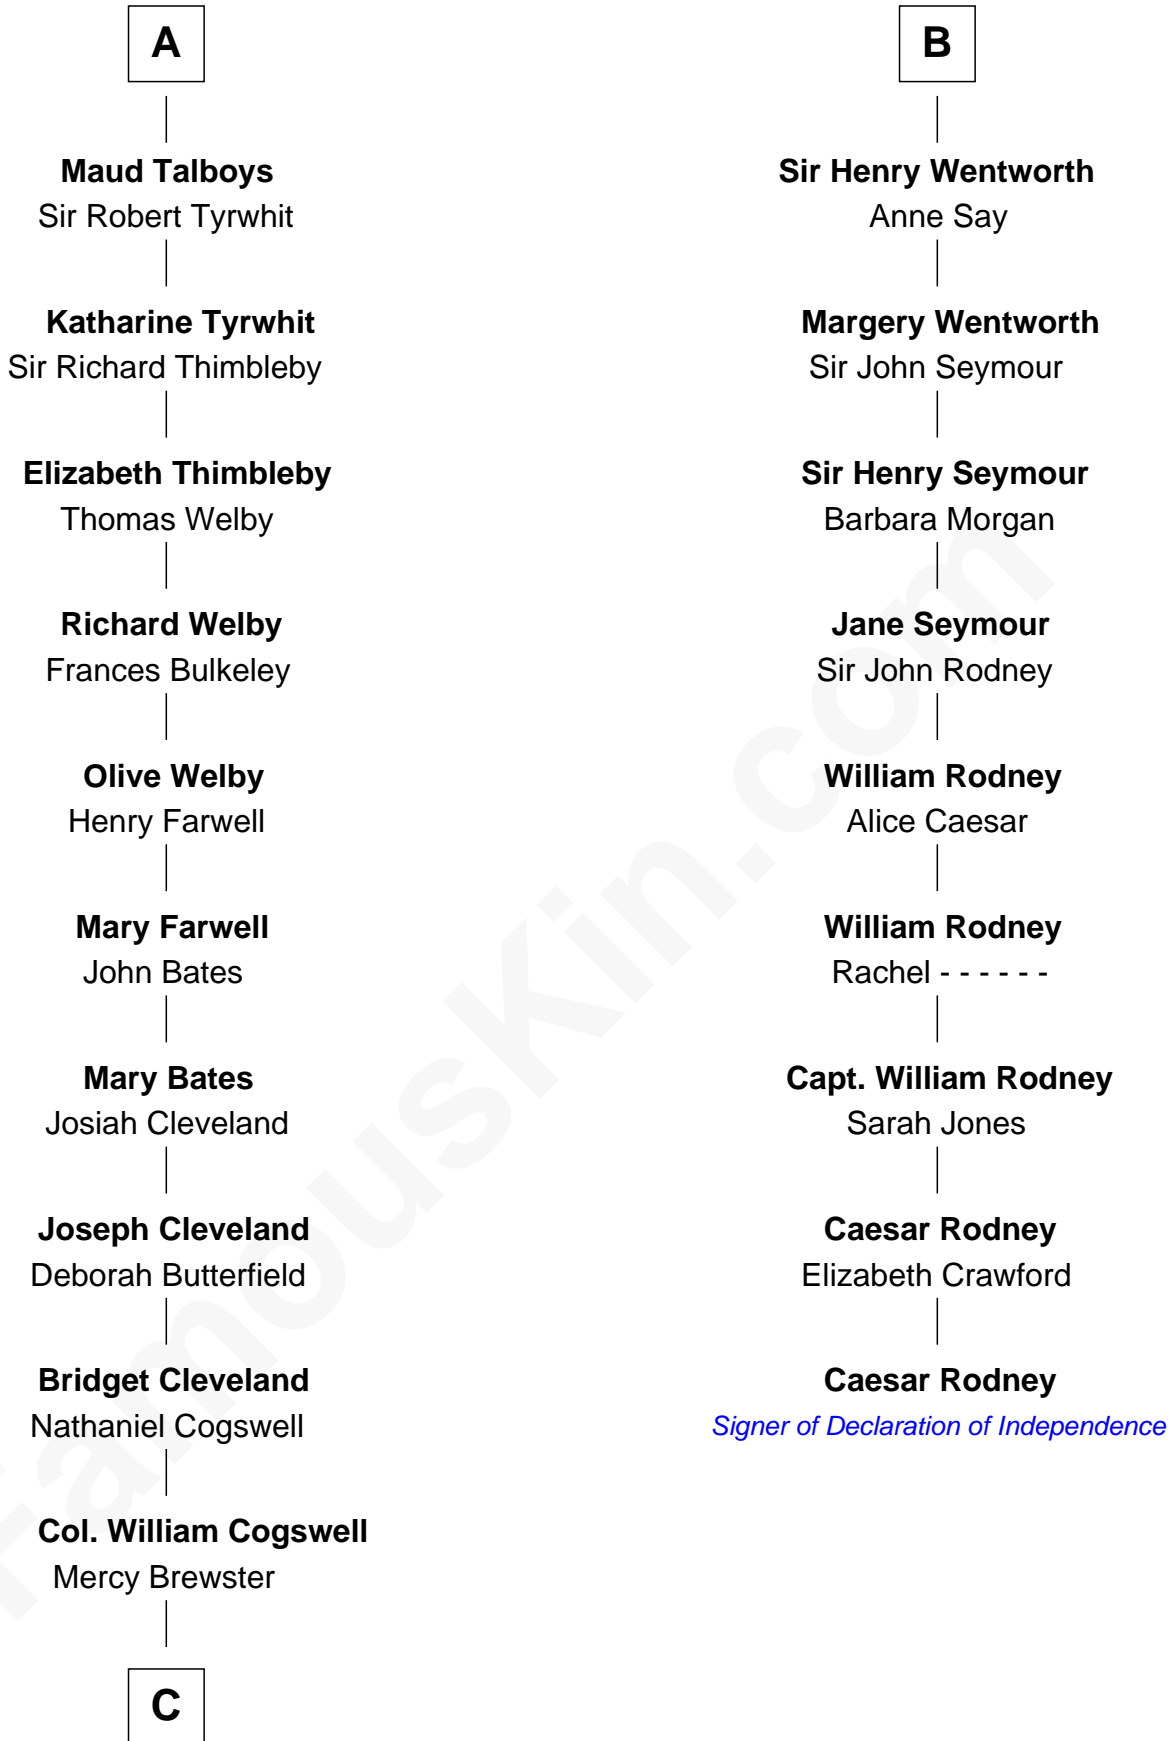

FamousKin.com
Relationship Chart of
Thomas Pynchon
American Novelist

15th cousin 6 times removed of

Caesar Rodney
Signer of the Declaration of Independence

John de Vaux

C

—
Dr. William Henry Cogswell

Lucretia Anne Payne

—
Annie Payne Cogswell

William Lyon Pynchon

—
William Henry Chichele Pynchon

Carrie Susan Moyses

—
Thomas Ruggles Pynchon

Catherine Frances Bennett

—
Thomas Pynchon

Novelist