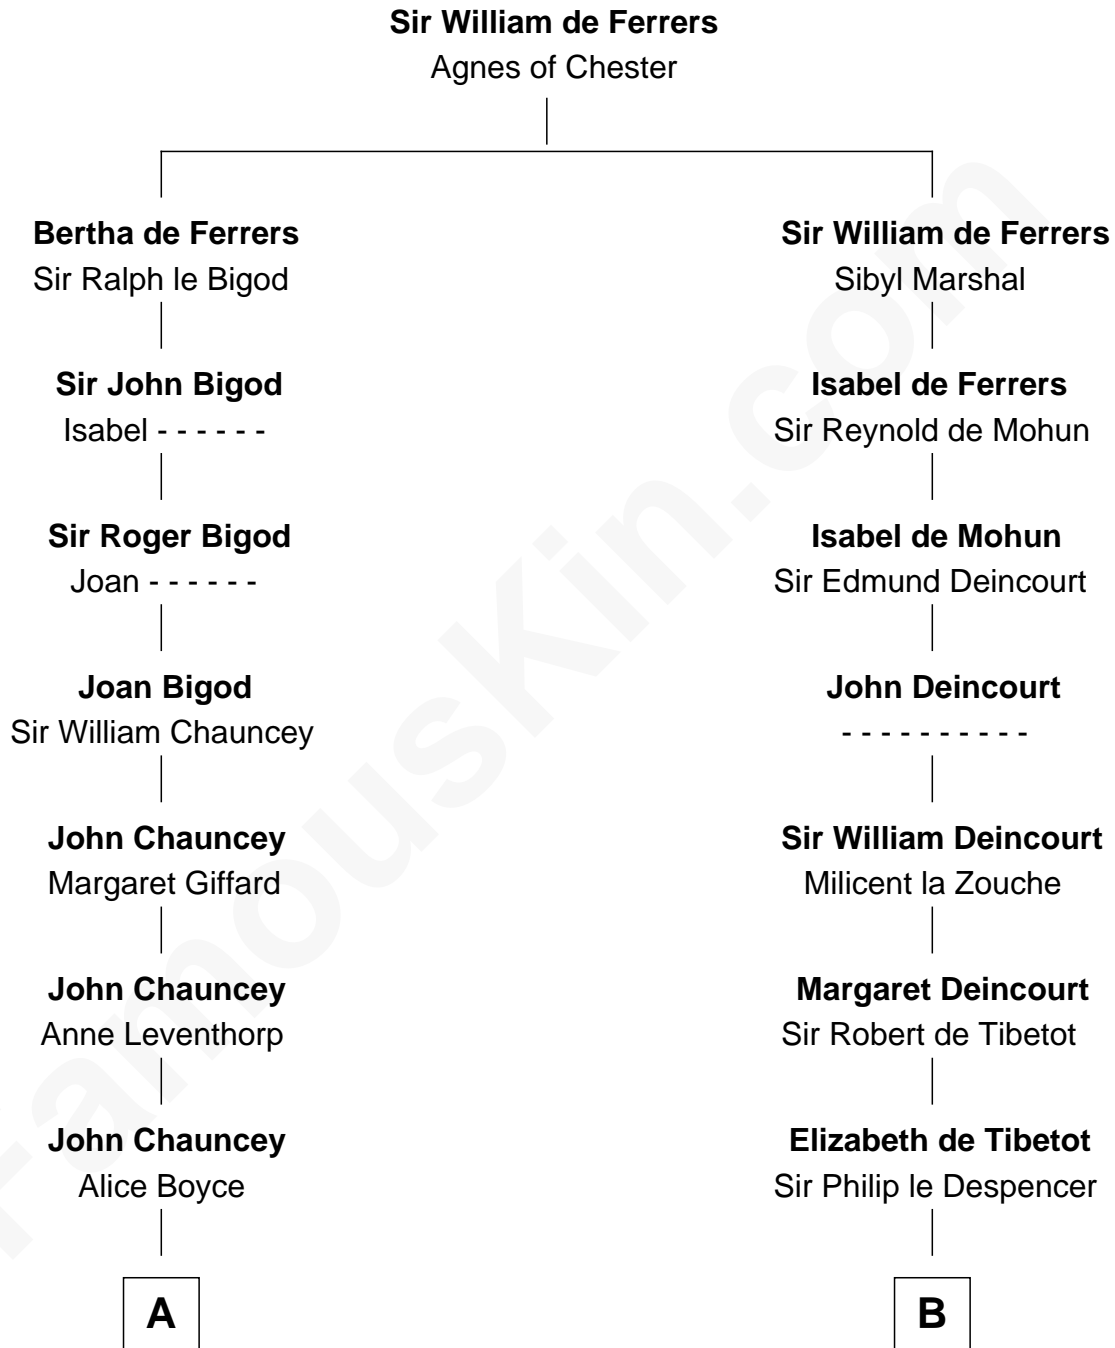

**FamousKin.com**  
**Relationship Chart of**  
**Thomas Pynchon**  
*American Novelist*

17th cousin 3 times removed of

**Caesar Rodney**  
*Signer of the Declaration of Independence*

**C**

William Lyon Pynchon

Annie Payne Cogswell

William Henry Chichele Pynchon

Carrie Susan Moyses

Thomas Ruggles Pynchon

Catherine Frances Bennett

Thomas Pynchon

*Novelist*

FamousKin.com