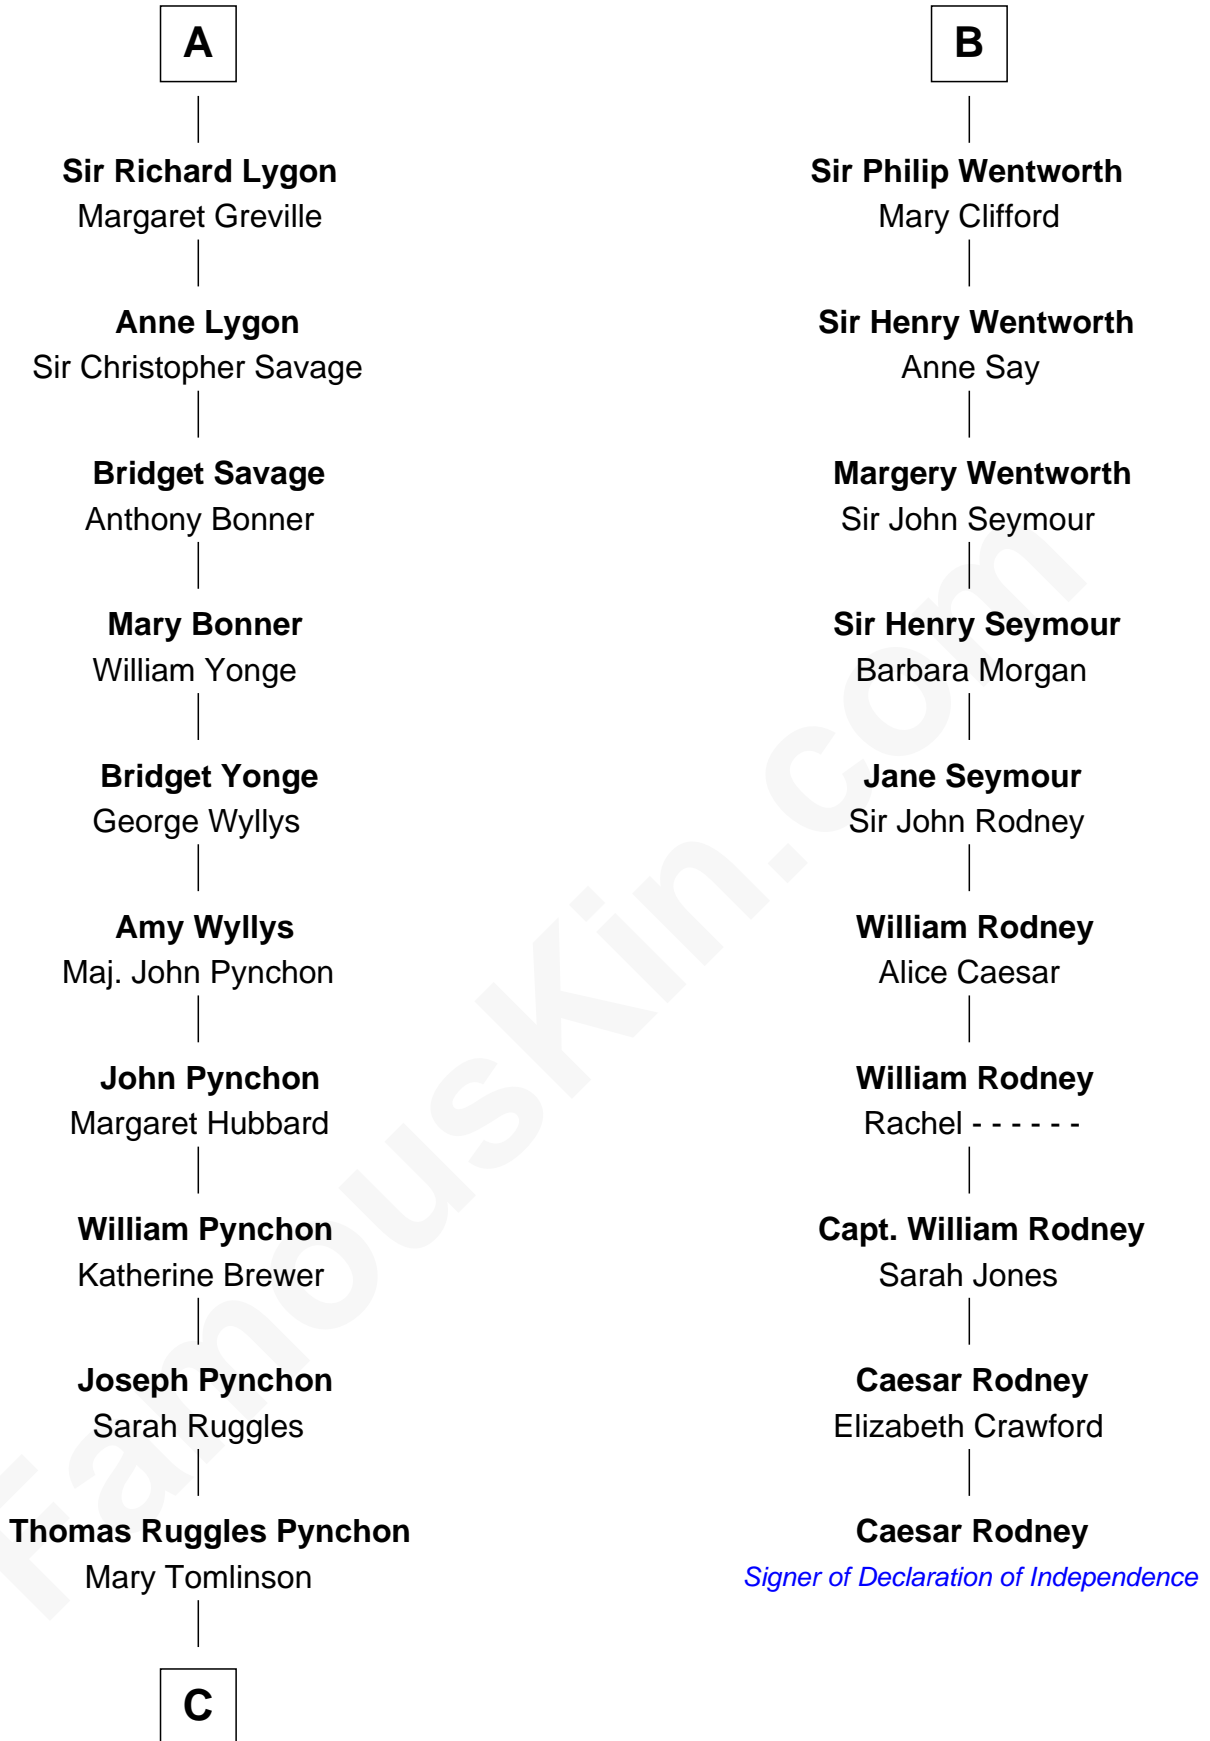

**FamousKin.com**  
**Relationship Chart of**  
**Thomas Pynchon**  
*American Novelist*

16th cousin 5 times removed of

**Caesar Rodney**  
*Signer of the Declaration of Independence*

**C**

William Henry Ruggles Pynchon

Mary Murdock

William Lyon Pynchon

Annie Payne Cogswell

William Henry Chichele Pynchon

Carrie Susan Moyses

Thomas Ruggles Pynchon

Catherine Frances Bennett

Thomas Pynchon