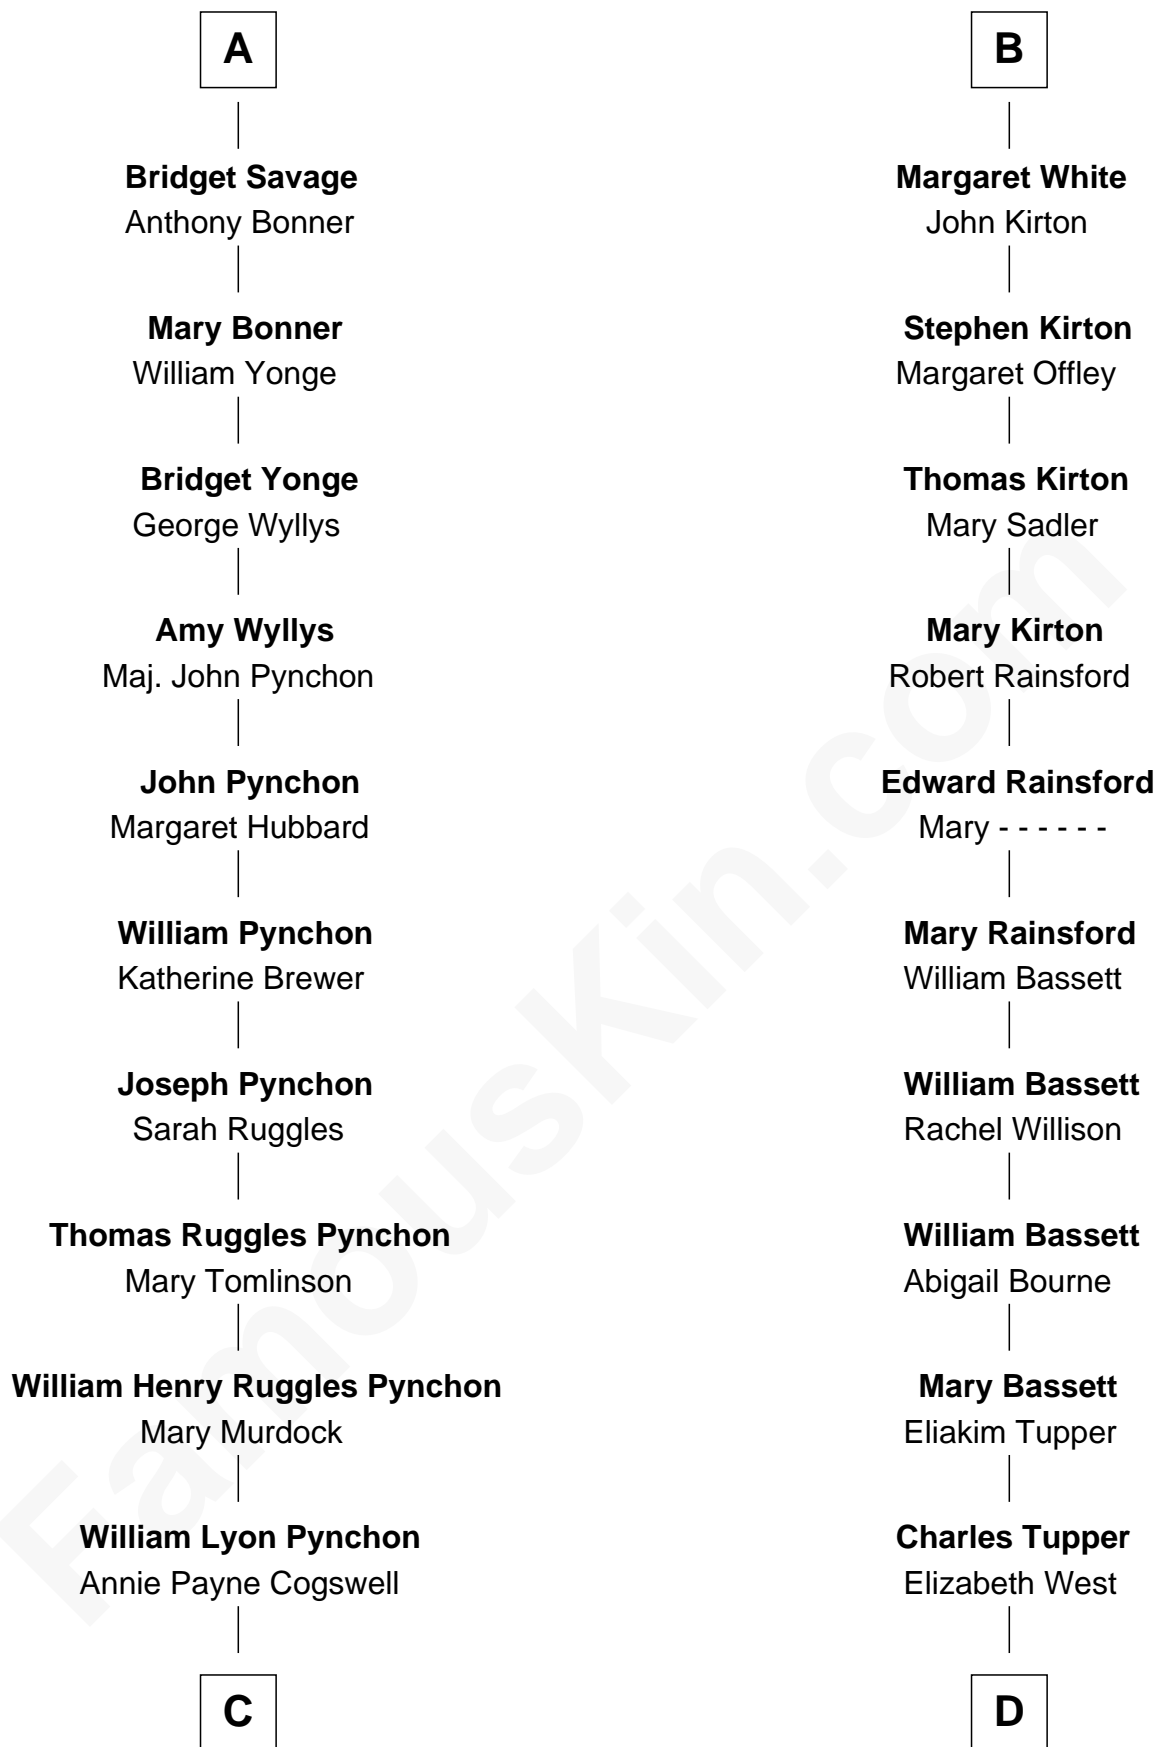

FamousKin.com
Relationship Chart of
Thomas Pynchon
American Novelist

18th cousin 1 time removed of
Sir Charles Tupper
6th Prime Minister of Canada

C

William Henry Chichele Pynchon

Carrie Susan Moyses

Thomas Ruggles Pynchon

Catherine Frances Bennett

Thomas Pynchon

Novelist

D

Rev. Charles Tupper

Miriam Lockhart

Sir Charles Tupper

6th Prime Minister of Canada