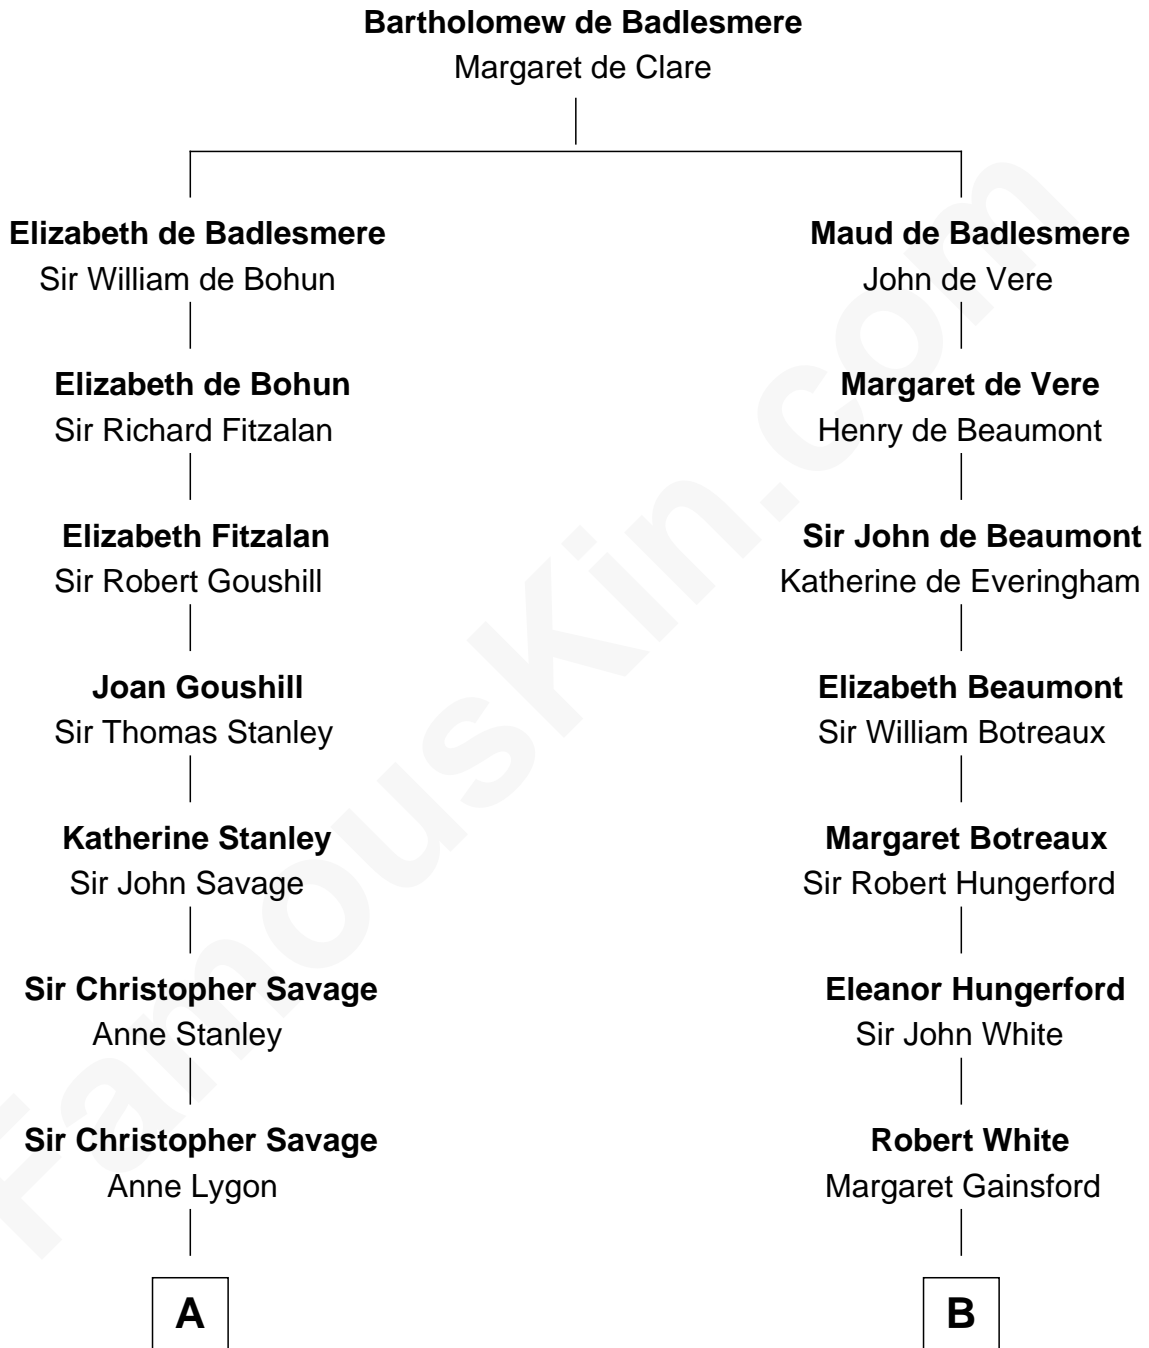

FamousKin.com
Relationship Chart of
Thomas Pynchon
American Novelist

18th cousin 1 time removed of
Sir Charles Tupper
6th Prime Minister of Canada

C

William Henry Chichele Pynchon

Carrie Susan Moyses

Thomas Ruggles Pynchon

Catherine Frances Bennett

Thomas Pynchon

Novelist

D

Rev. Charles Tupper

Miriam Lockhart

Sir Charles Tupper

6th Prime Minister of Canada