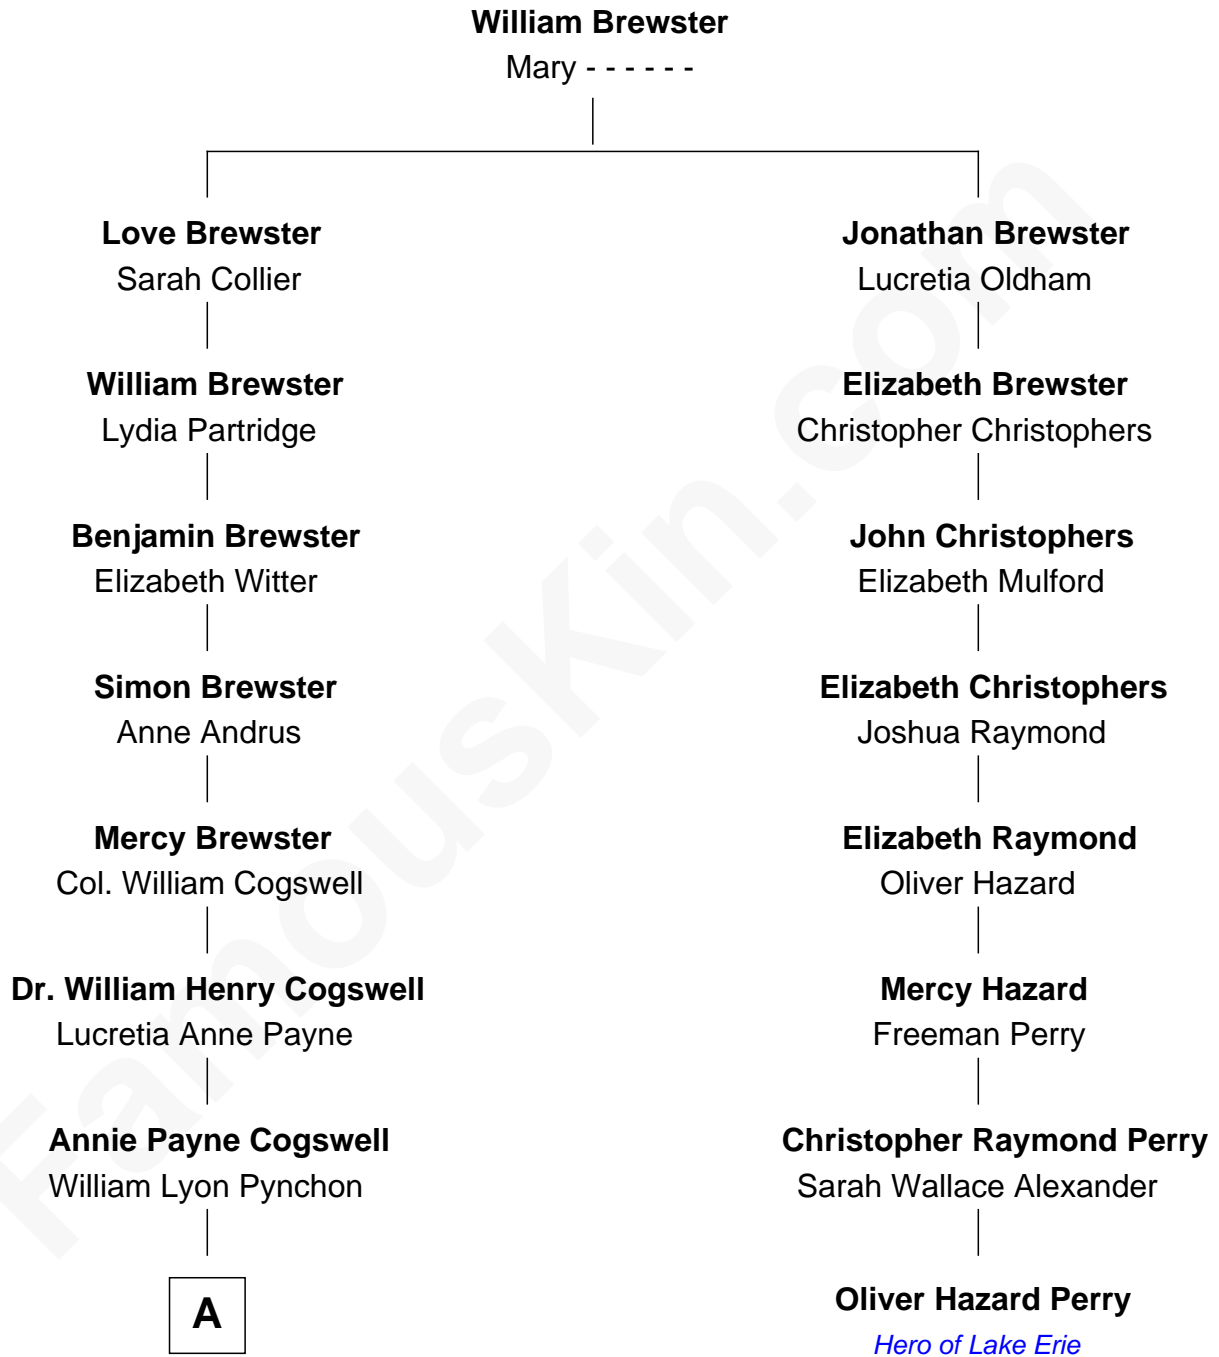

FamousKin.com
Relationship Chart of
Thomas Pynchon
American Novelist

7th cousin 2 times removed of

Oliver Hazard Perry
Hero of Lake Erie during the War of 1812

A

William Henry Chichele Pynchon

Carrie Susan Moyses

Thomas Ruggles Pynchon

Catherine Frances Bennett

Thomas Pynchon

Novelist

FamousKin.com