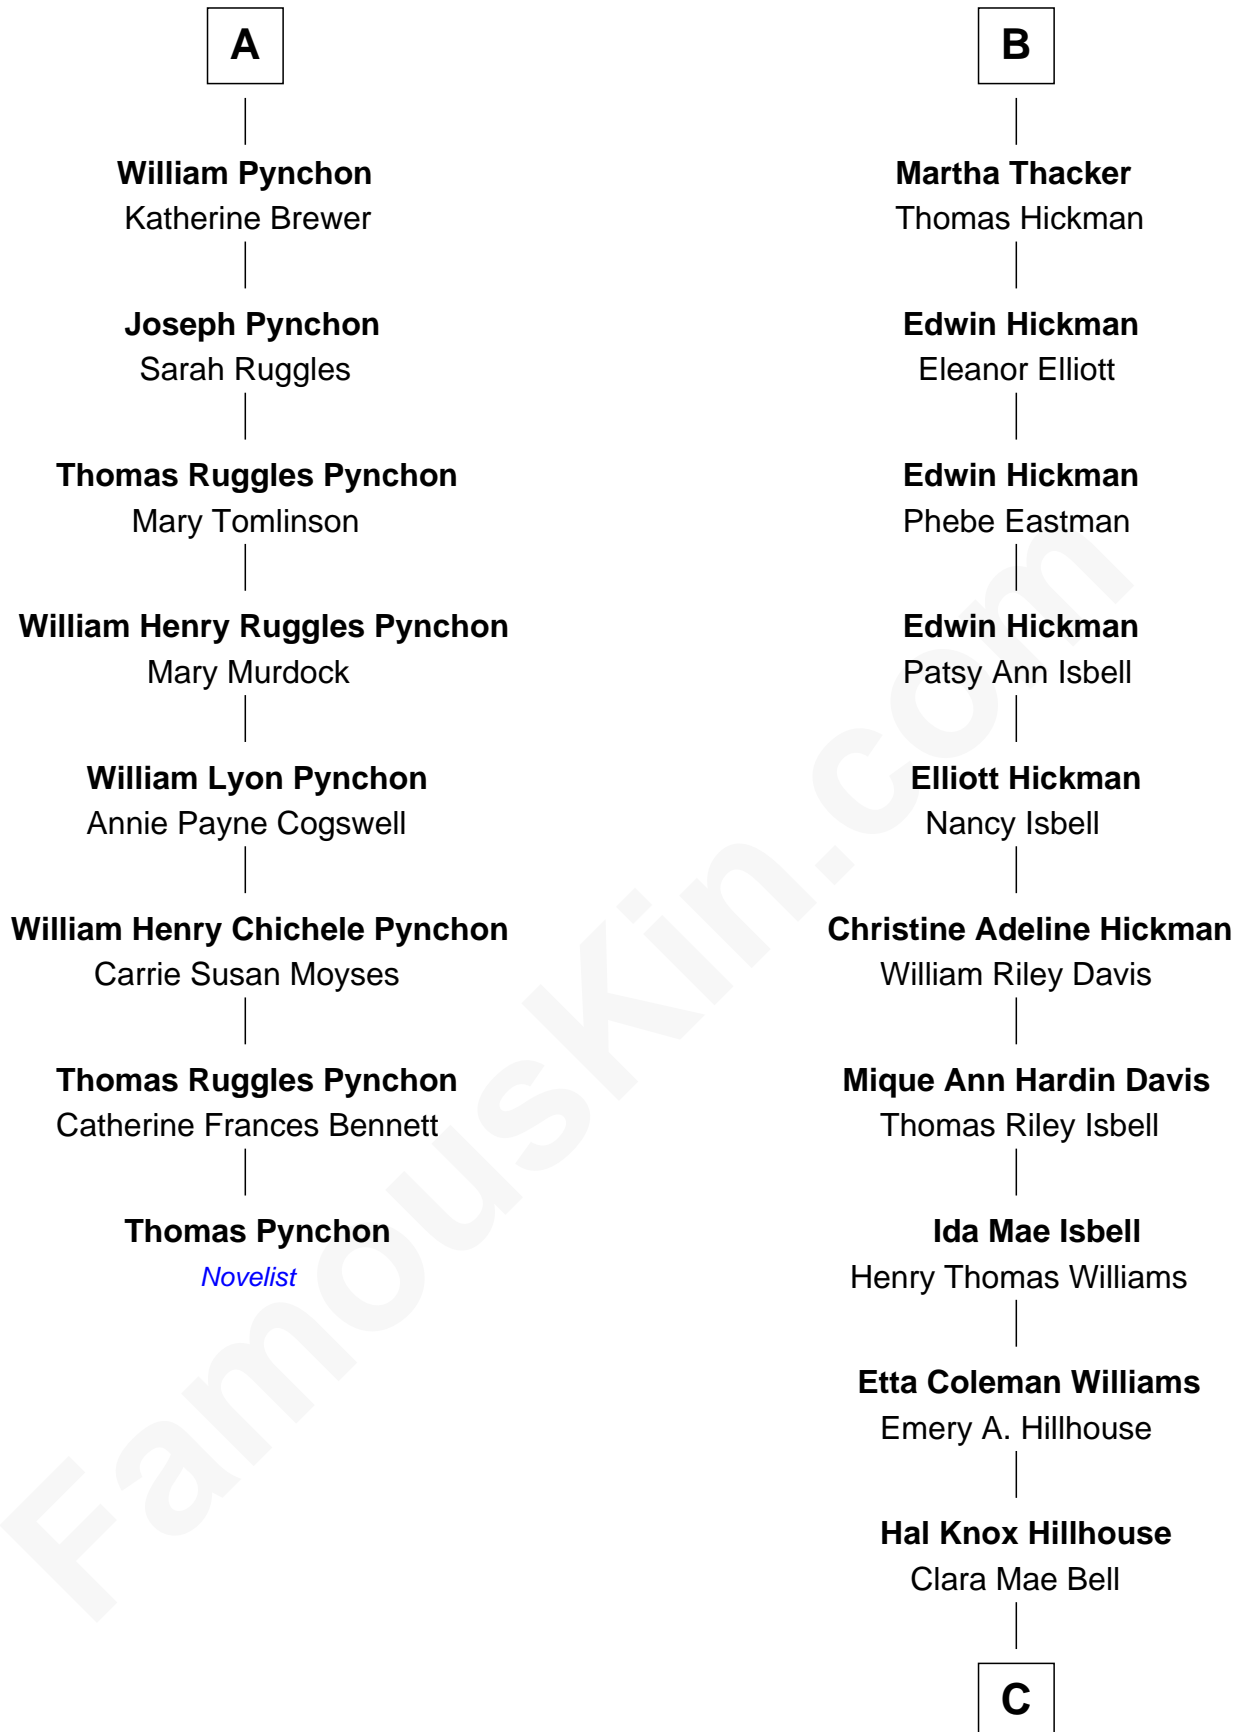

**FamousKin.com**  
**Relationship Chart of**  
**Thomas Pynchon**  
*American Novelist*

14th cousin 4 times removed of

**Brad Pitt**  
*Movie Actor*

**Sir John Savage**  
 Katherine Stanley

**Sir Christopher Savage**  
 Anne Stanley

**Dulcia Savage**  
 Sir Henry Bold

**Sir Christopher Savage**  
 Anne Lygon

**Maud Bold**  
 Thomas Gerard

**Bridget Savage**  
 Anthony Bonner

**Jennet Gerard**  
 Richard Eltonhead

**Mary Bonner**  
 William Yonge

**William Eltonhead**  
 Anne Bowers

**Bridget Yonge**  
 George Wyllys

**Richard Eltonhead**  
 Anne Sutton

**Amy Wyllys**  
 Maj. John Pynchon

**Martha Eltonhead**  
 Edwin Conway

**John Pynchon**  
 Margaret Hubbard

**Eltonhead Conway**  
 Henry Thacker

**A**

**B**

FamousKin.com