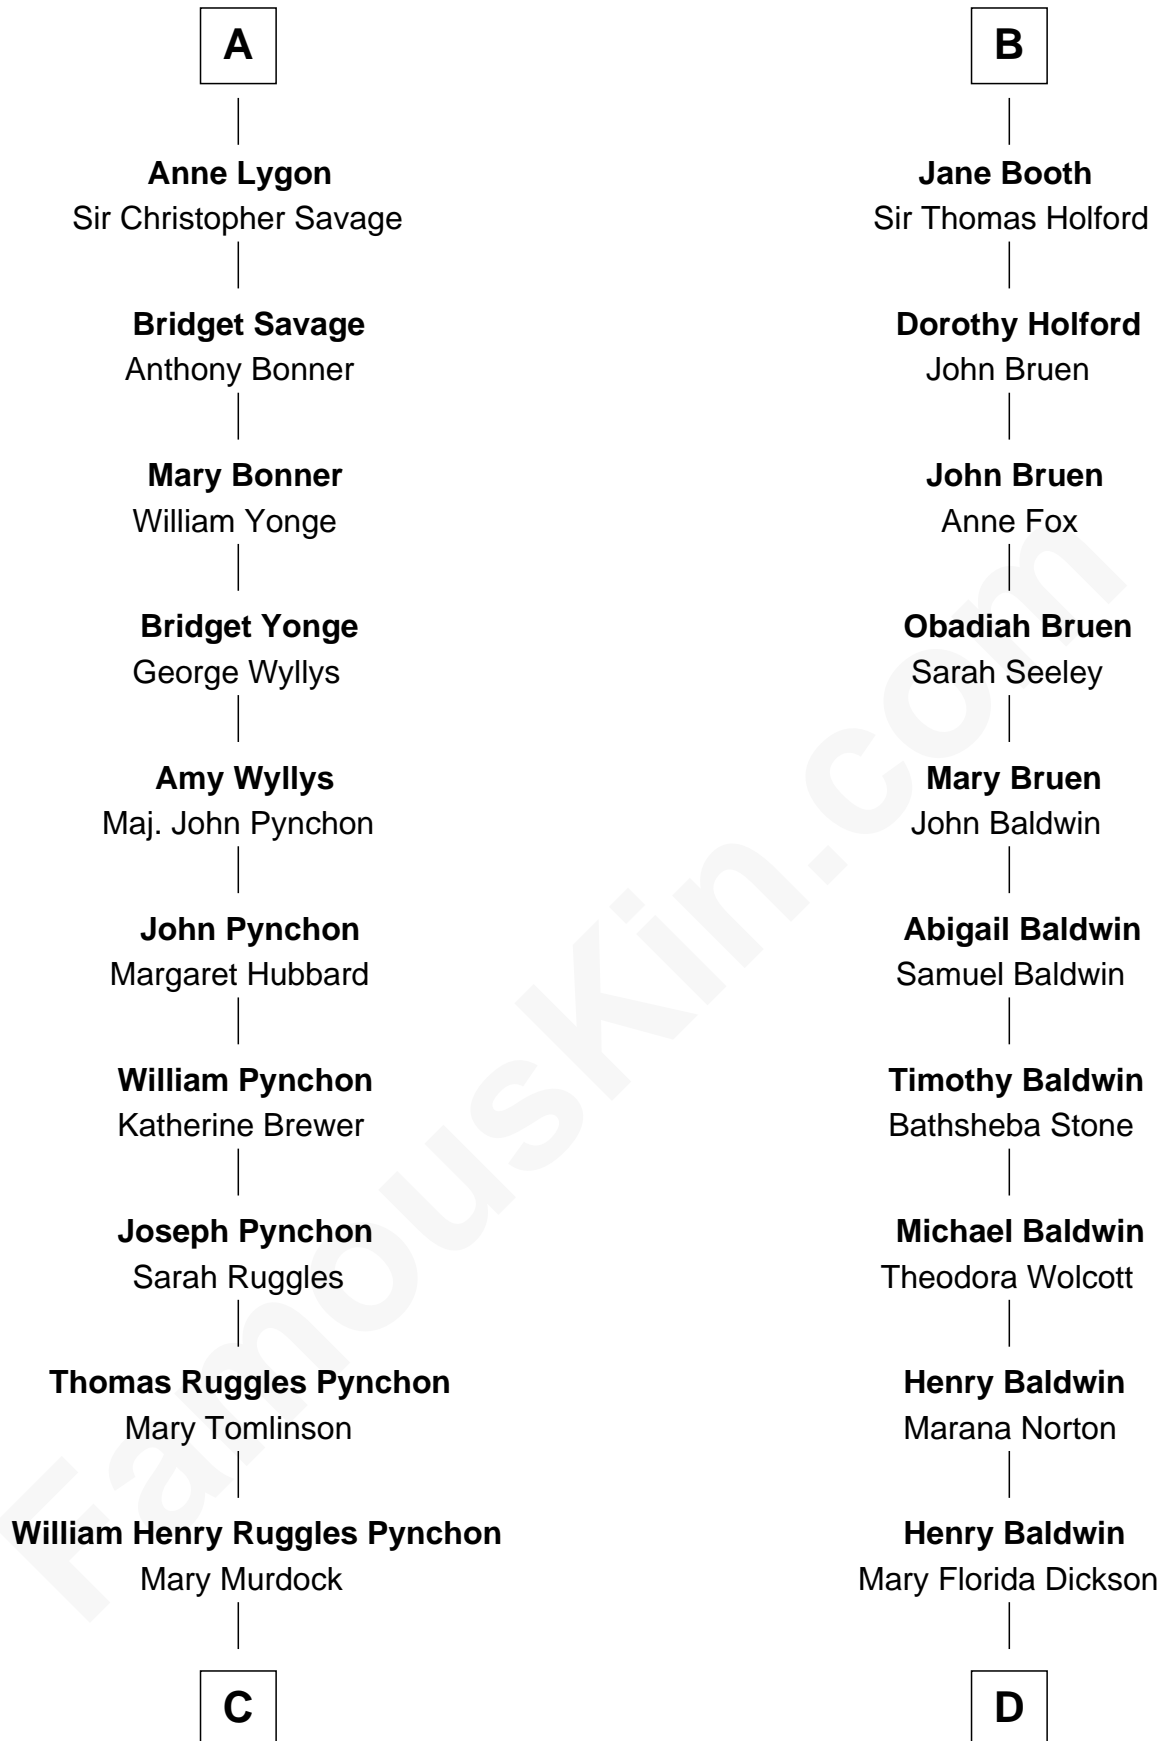

**FamousKin.com**  
**Relationship Chart of**  
**Thomas Pynchon**  
*American Novelist*

20th cousin 1 time removed of  
**Christopher Reeve**  
*Movie Actor*

**Katherine de Hastang**  
 Ralph de Stafford

**C**

**William Lyon Pynchon**  
Annie Payne Cogswell

**William Henry Chichele Pynchon**  
Carrie Susan Moyses

**Thomas Ruggles Pynchon**  
Catherine Frances Bennett

**Thomas Pynchon**  
*Novelist*

**D**

**Henry Baldwin**  
Katherine Irving Dayton