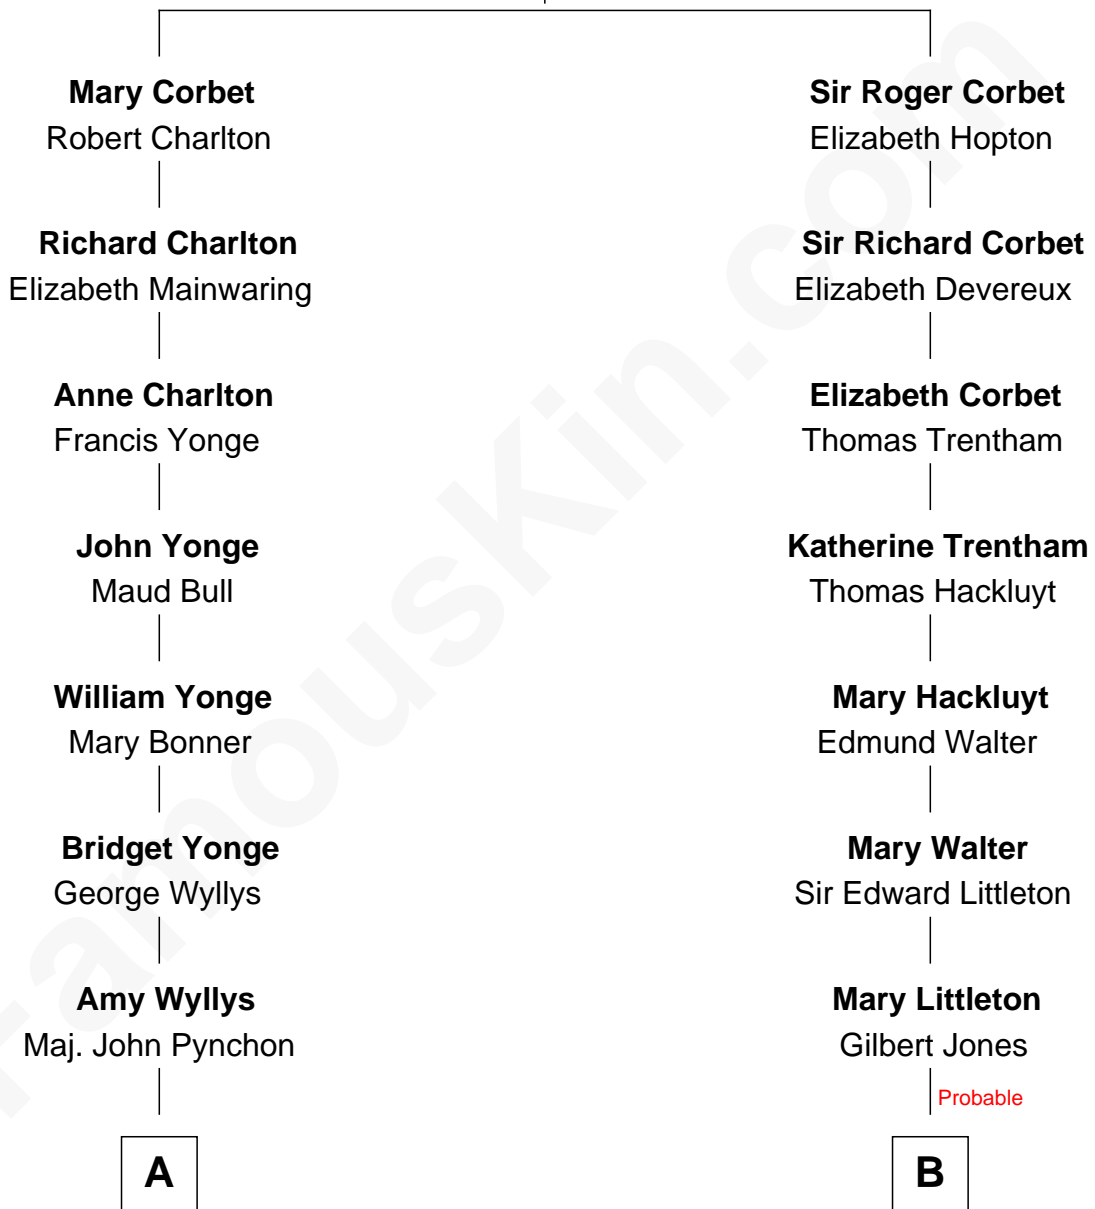

## Relationship Chart of

### Thomas Pynchon

American Novelist

15th cousin 2 times removed of

**Christopher Reeve**  
Movie Actor

**Sir Robert Corbet**  
Margaret - - - - -

Christopher Reeve photo by [Jbfrankel](#) ([CC BY-SA 3.0](#))