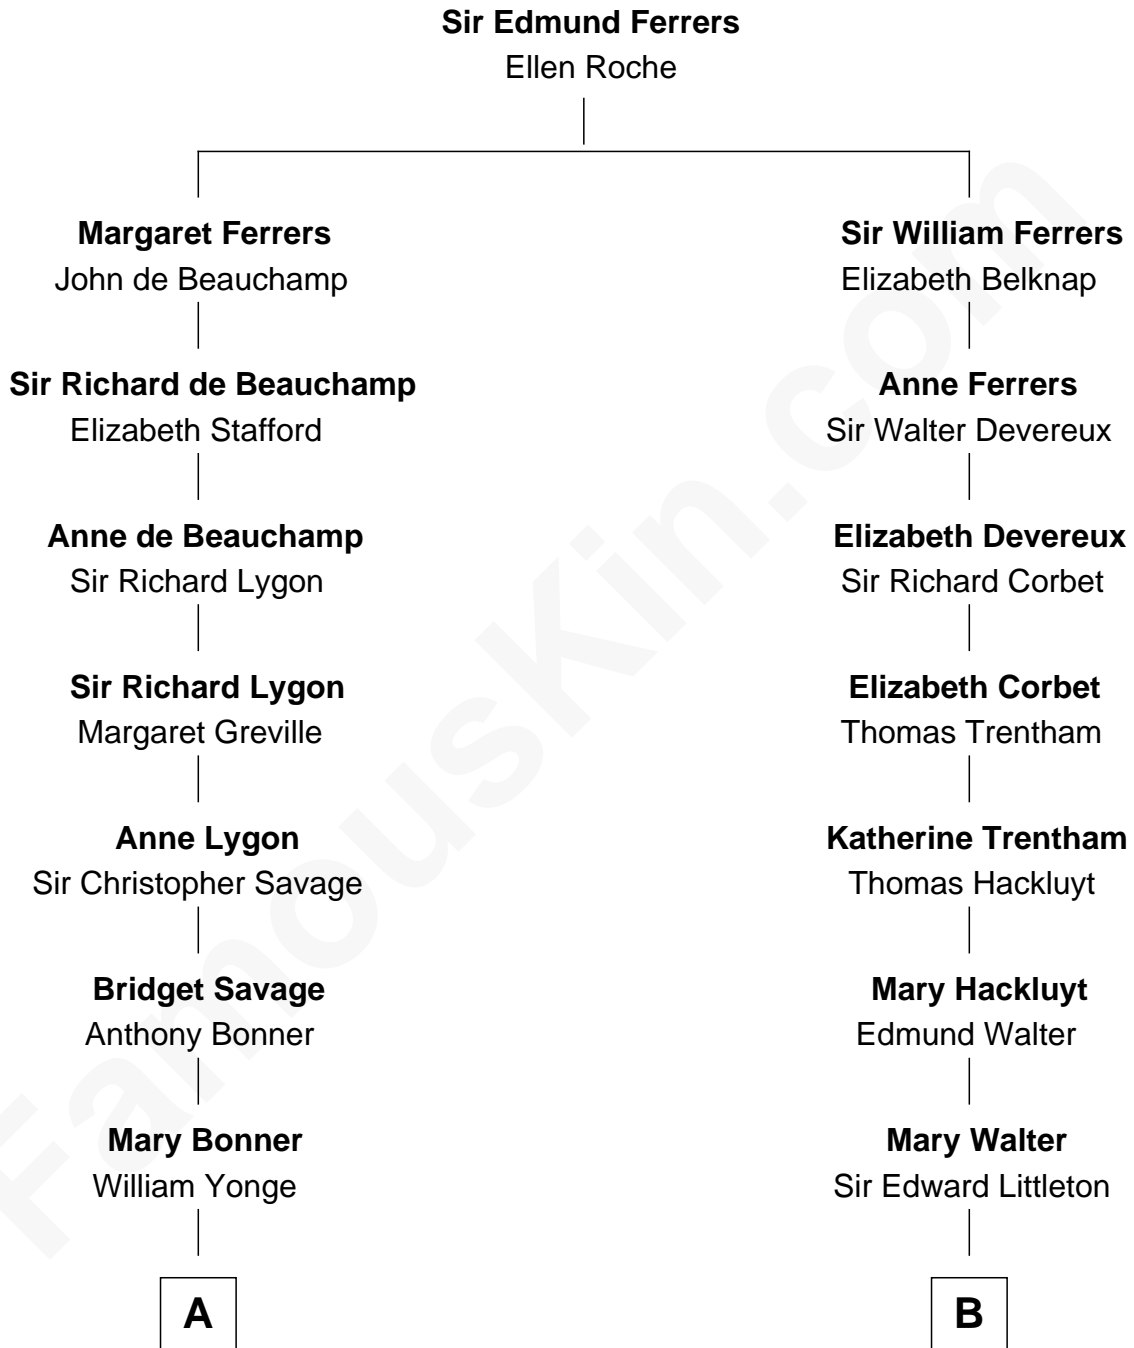

FamousKin.com
Relationship Chart of
Thomas Pynchon
American Novelist

17th cousin 1 time removed of
Christopher Reeve
Movie Actor

C

Franklin D'Olier Reeve

Barbara Pitney Lamb

Christopher Reeve

Movie Actor

FamousKin.com