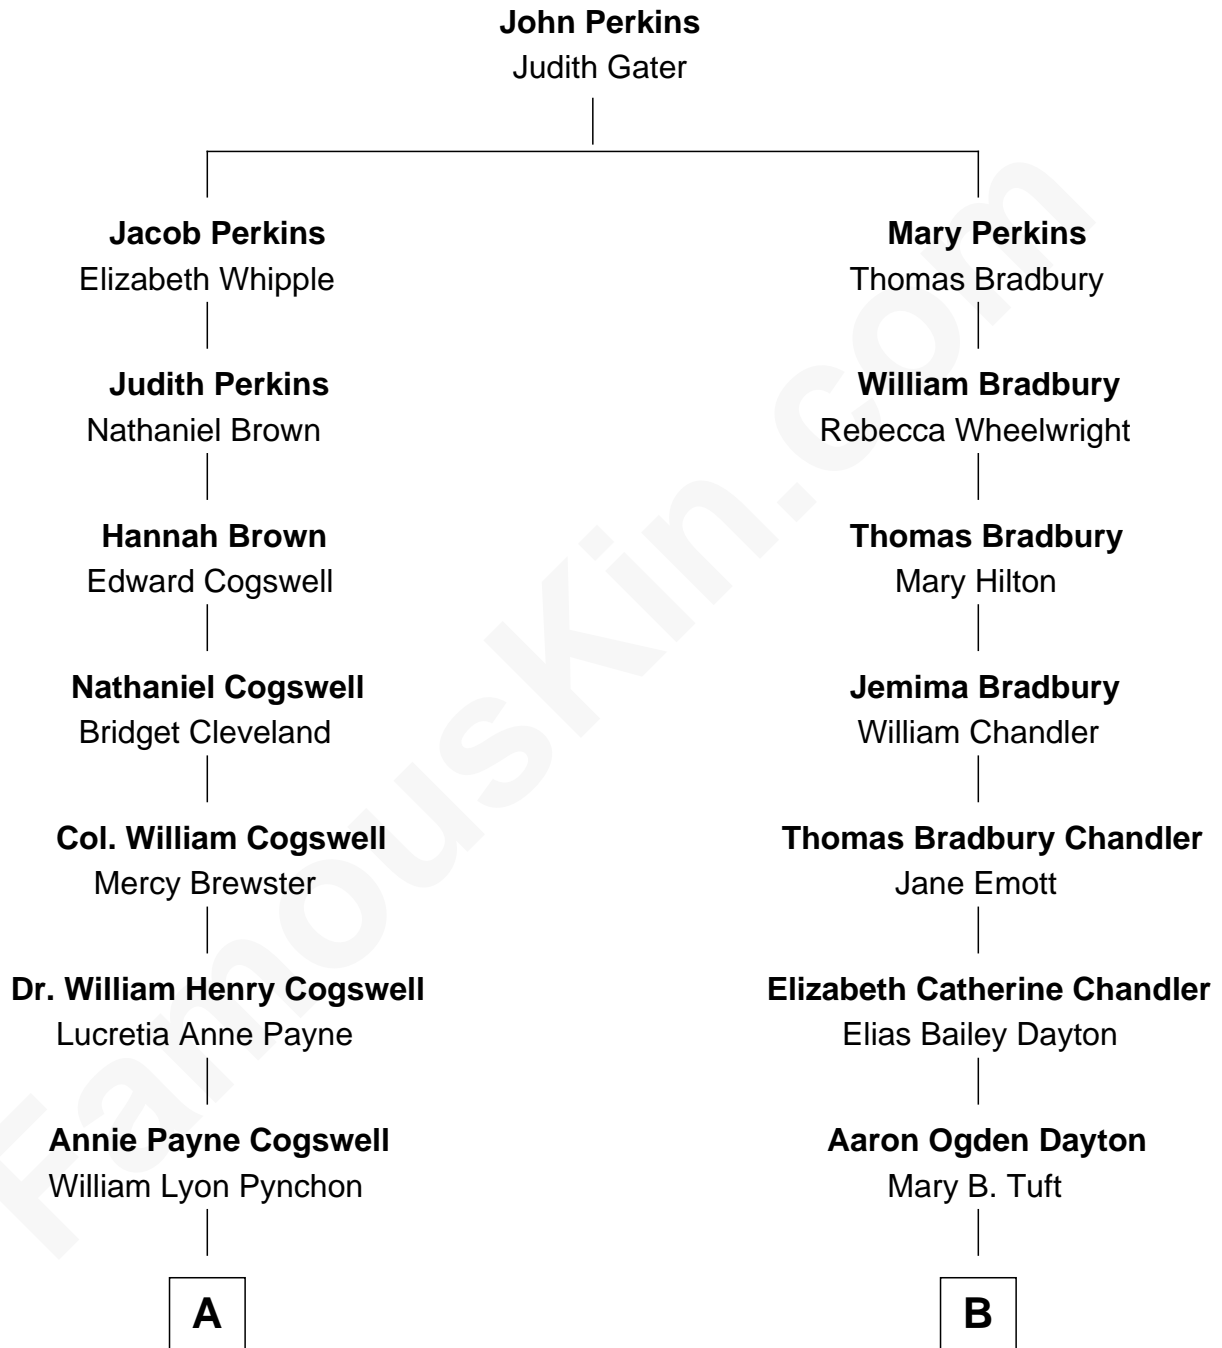

FamousKin.com
Relationship Chart of
Thomas Pynchon
American Novelist

9th cousin 2 times removed of
Christopher Reeve
Movie Actor

A

William Henry Chichele Pynchon

Carrie Susan Moyses

Thomas Ruggles Pynchon

Catherine Frances Bennett

Thomas Pynchon

Novelist

B

Katherine Irving Dayton

Henry Baldwin

Margaretta Willis Baldwin

Augustus Henry Reeve

Richard Henry Reeve

Anne Conrad D'Olier

Franklin D'Olier Reeve

Barbara Pitney Lamb

Christopher Reeve

Movie Actor