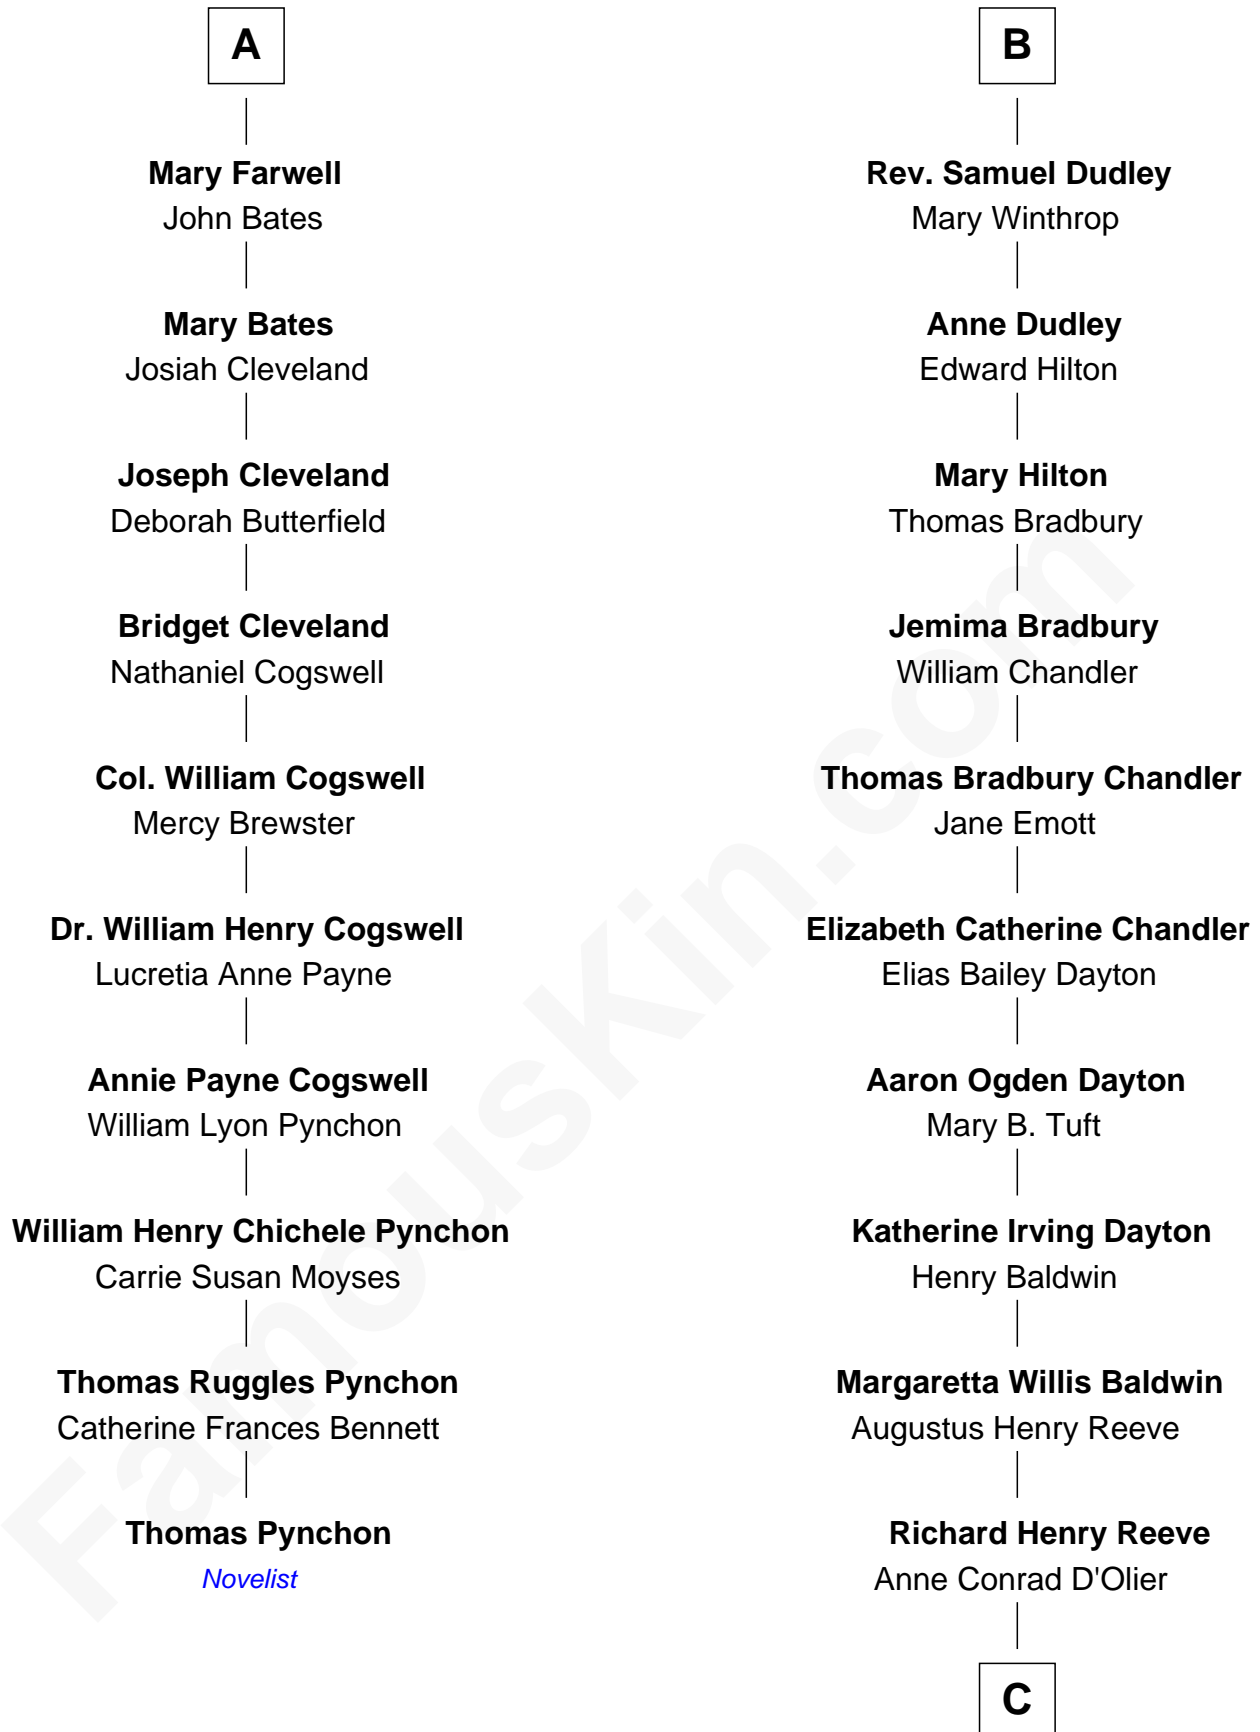

FamousKin.com
Relationship Chart of
Thomas Pynchon
American Novelist

16th cousin 2 times removed of
Christopher Reeve
Movie Actor

C

Franklin D'Olier Reeve

Barbara Pitney Lamb

Christopher Reeve

Movie Actor

FamousKin.com