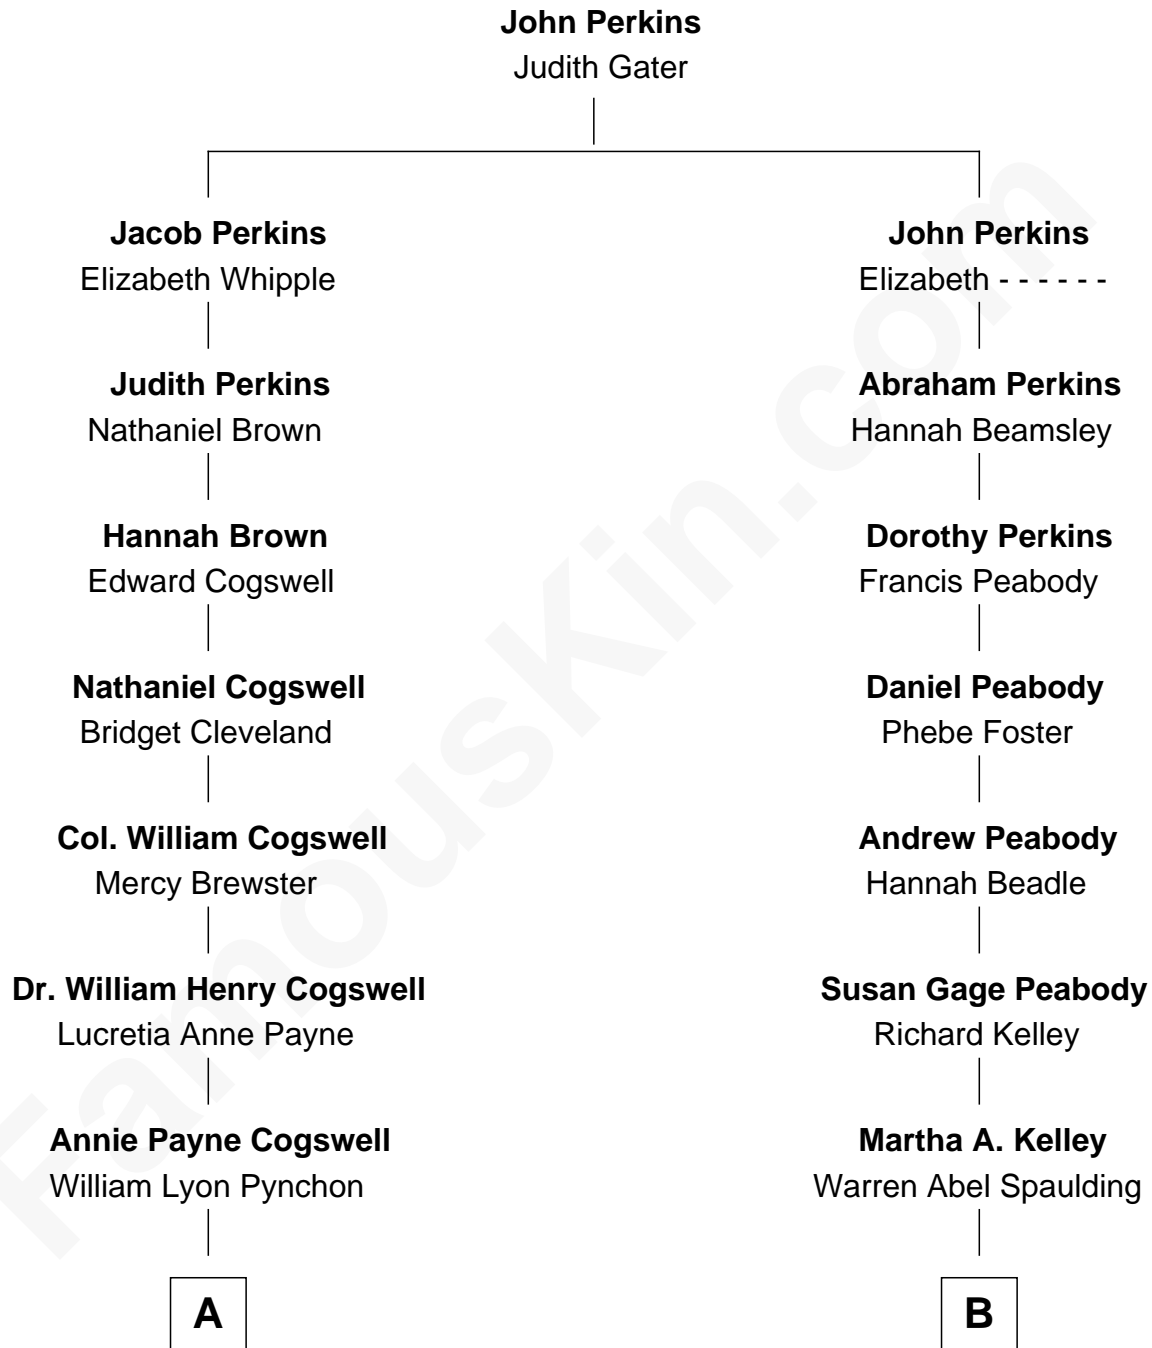

**FamousKin.com**  
**Relationship Chart of**  
**Thomas Pynchon**  
*American Novelist*

9th cousin 2 times removed of

**Halle Berry**  
*TV and Movie Actress*

**A**

**William Henry Chichele Pynchon**

Carrie Susan Moyses

**Thomas Ruggles Pynchon**

Catherine Frances Bennett

**Thomas Pynchon**

*Novelist*

**B**

**Ellsworth Warren Spaulding**

Agnes L. Johnson

**Bessie C. Spaulding**

Eugene Allen Hawkins

**Earl Ellsworth Hawkins**

Nellie Dicken

**Judith Ann Hawkins**

Jerome Jesse Berry

**Halle Berry**

*TV and Movie Actress*