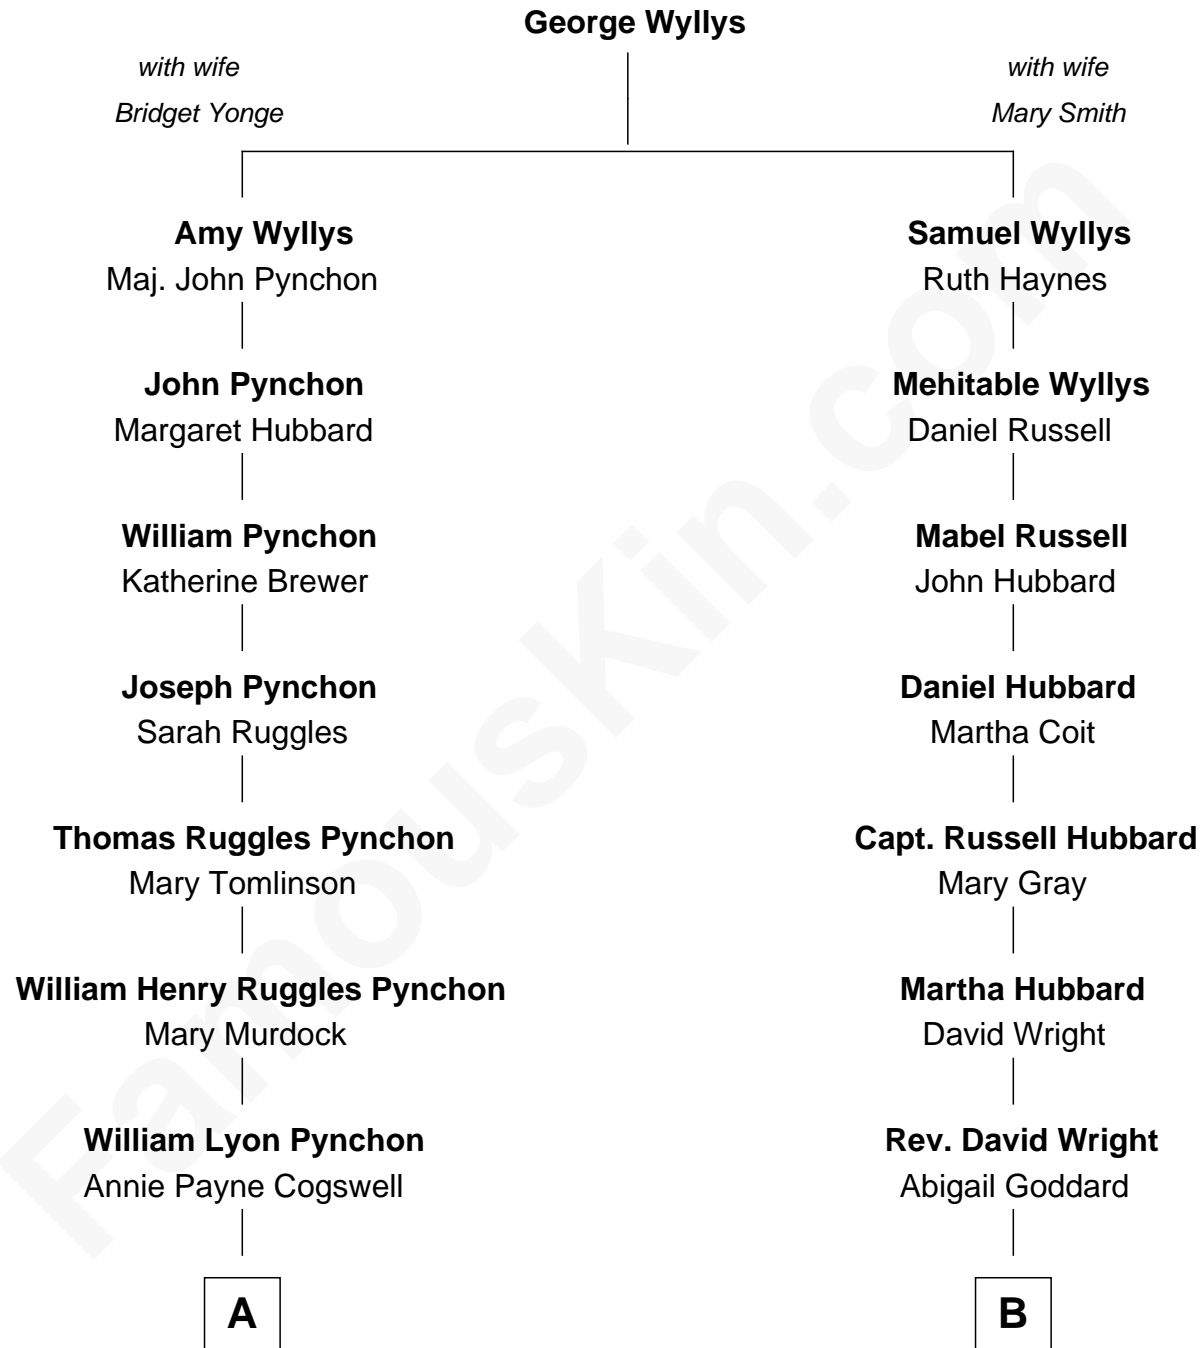

## Relationship Chart of

### Thomas Pynchon

American Novelist

9th cousin 1 time removed of

**Anne Baxter**  
Movie Actress

**A**

**William Henry Chichele Pynchon**

Carrie Susan Moyses

**Thomas Ruggles Pynchon**