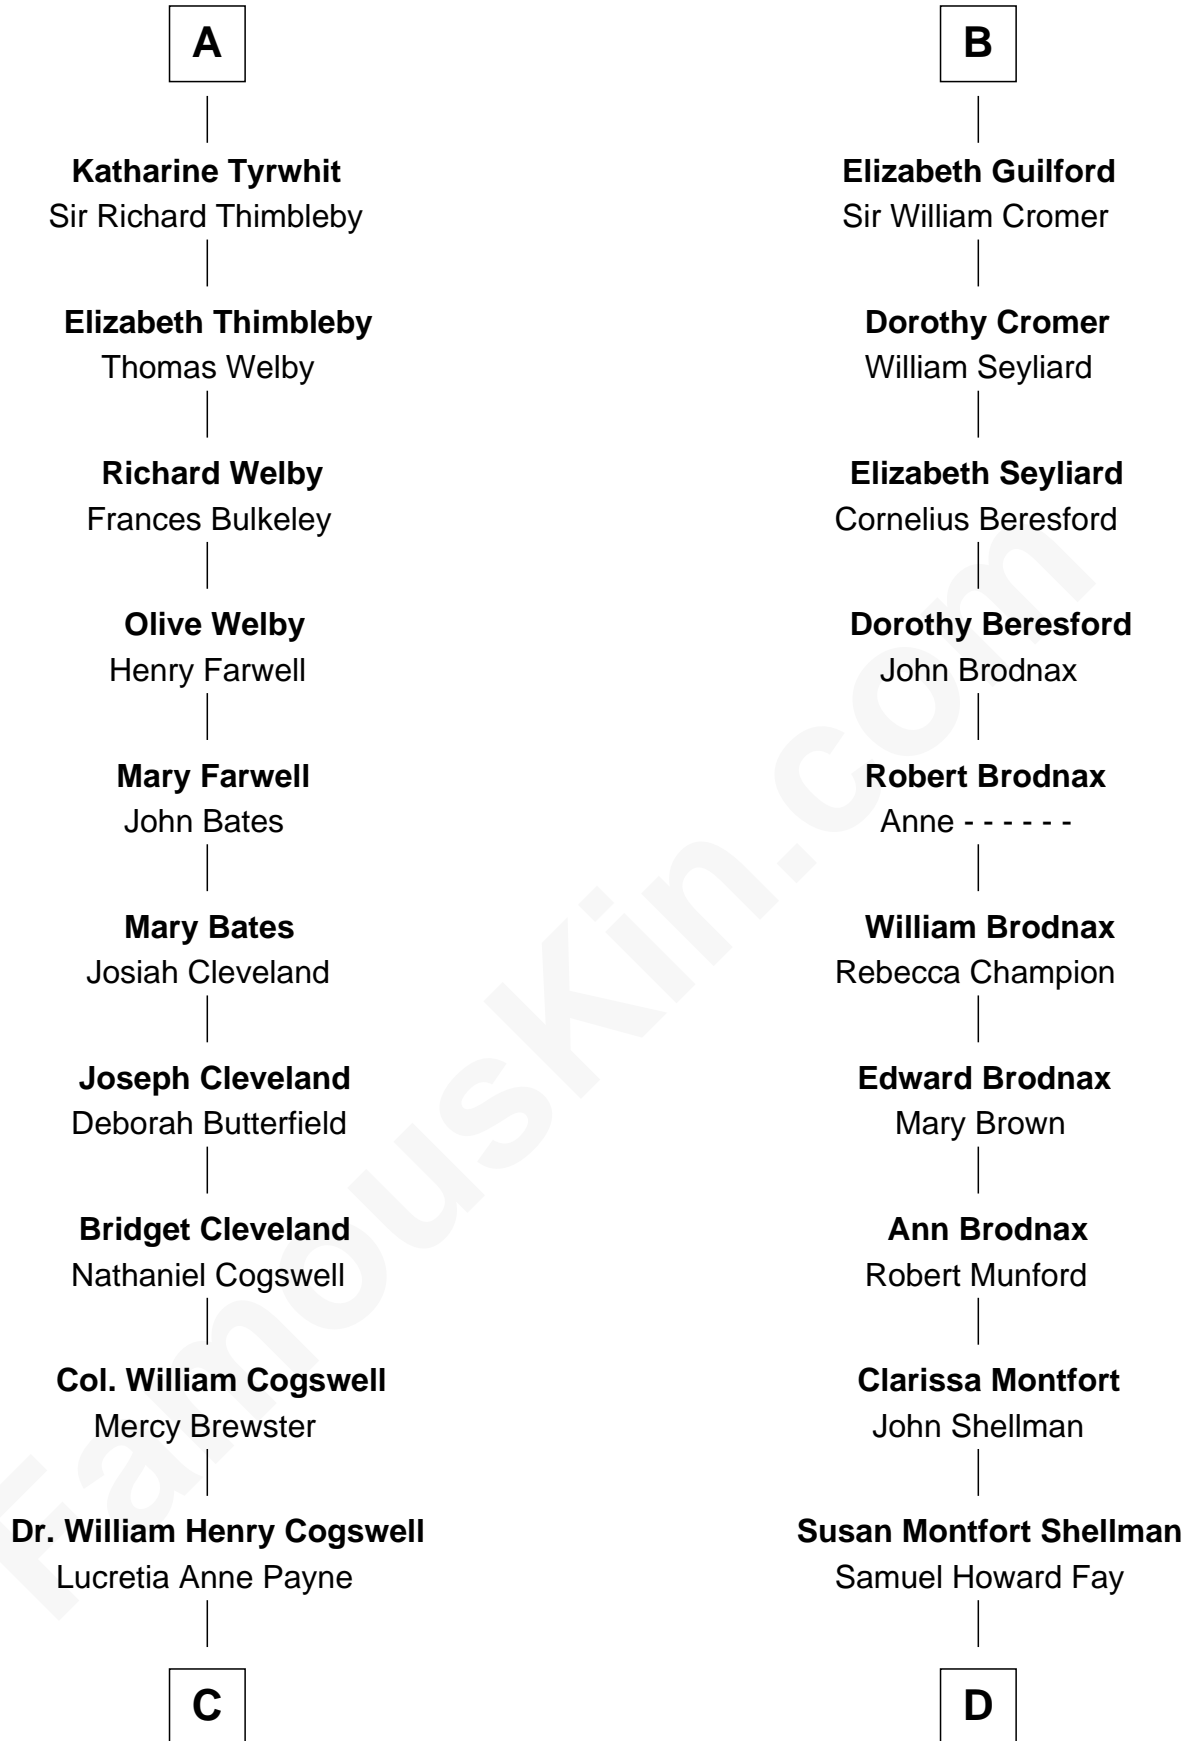

FamousKin.com Relationship Chart of

Thomas Pynchon

American Novelist

20th cousin of

George H. W. Bush

41st U.S. President

Sir Robert de Holland

Maude la Zouche

Elizabeth de Holland

Sir Henry FitzRoger

John FitzRoger

Alice - - - - -

Elizabeth FitzRoger

Sir John Bonville

Sir William Bonville

Margaret Grey

Sir John de la Warre

Roger de la Warre

Eleanor Mowbray

Joan de la Warre

Sir Thomas West

Sir Reynold West

Margaret Thorley

Sir Richard West

Katherine Hungerford

Sir Thomas West

Eleanor Copley

Barbara West

Sir John Guilford

B

C

Annie Payne Cogswell