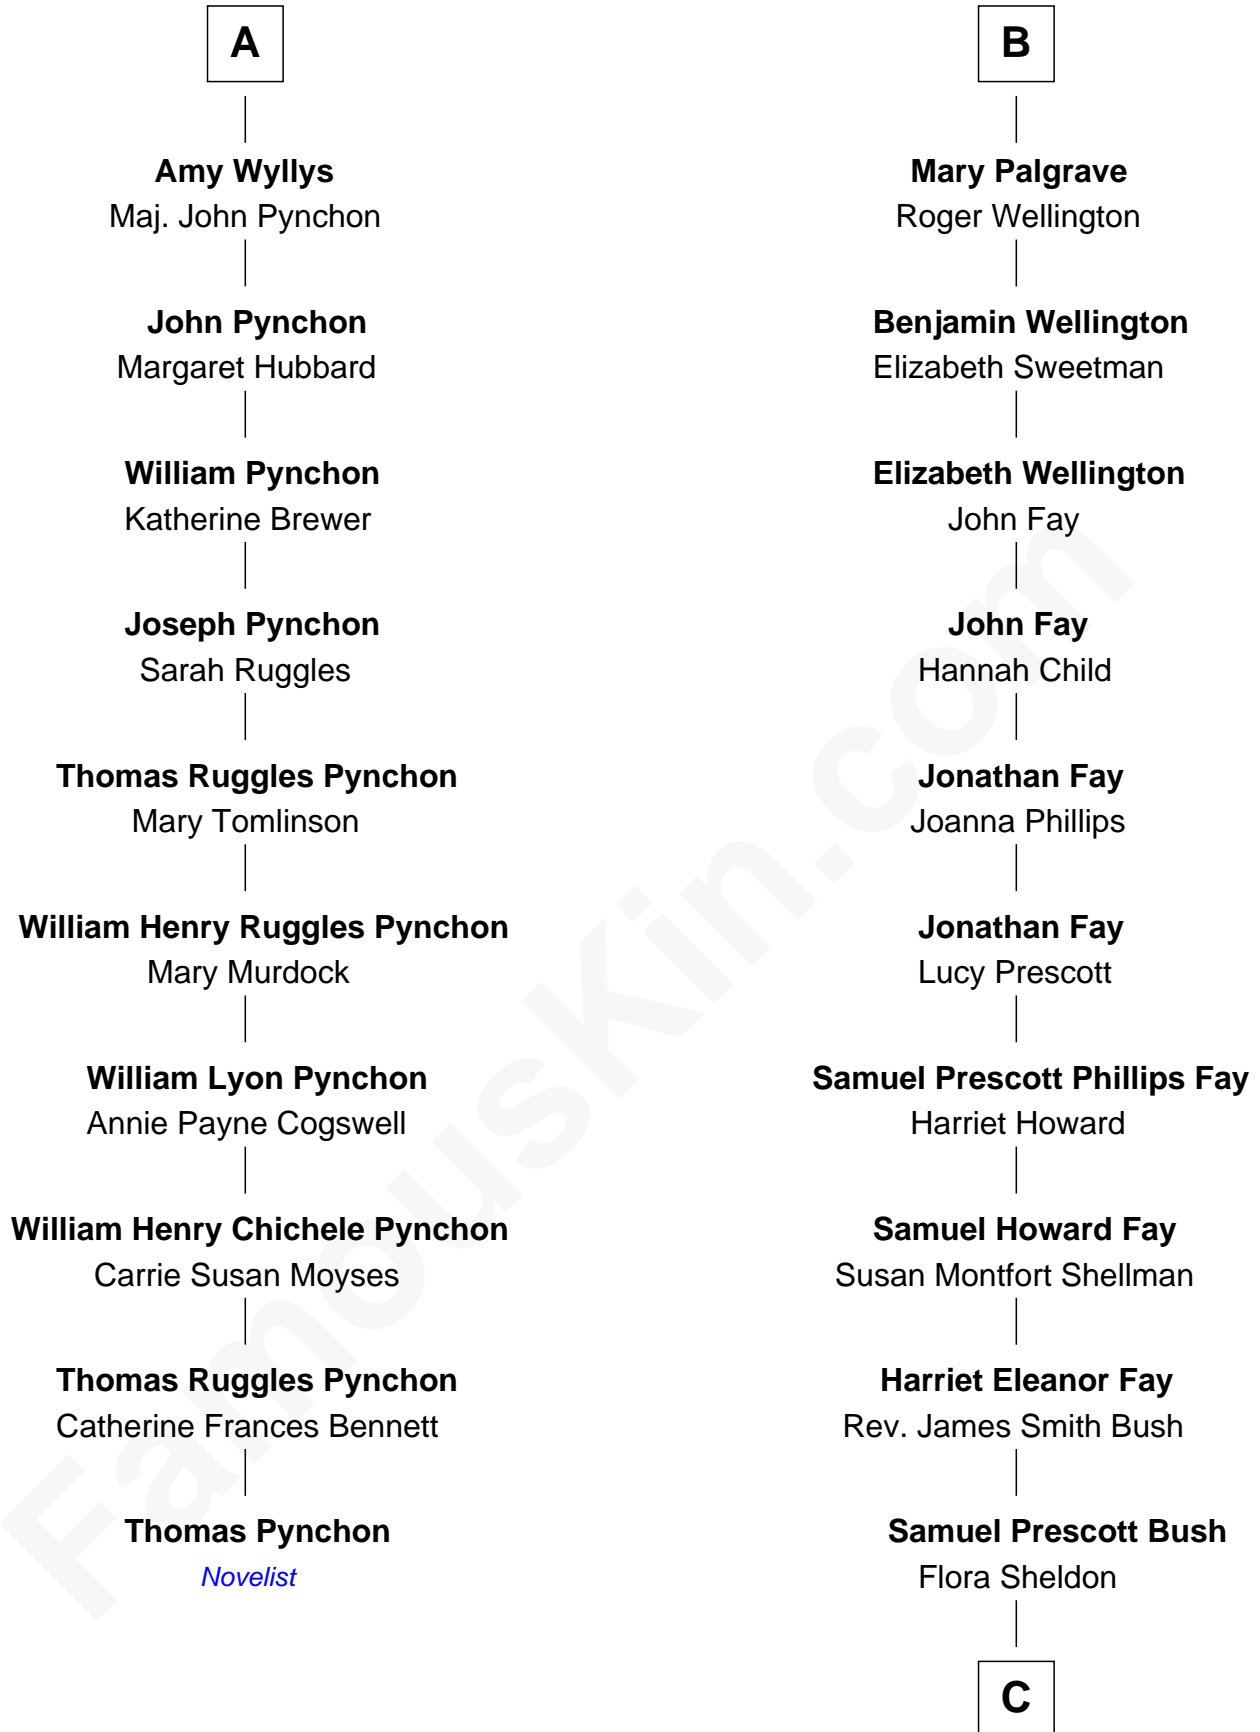

FamousKin.com
Relationship Chart of
Thomas Pynchon
American Novelist

16th cousin 2 times removed of

George H. W. Bush
41st U.S. President

Sir Robert Goushill
 Elizabeth Fitzalan

C

Prescott Sheldon Bush

Dorothy Wear Walker

George H. W. Bush

41st U.S. President

FamousKin.com