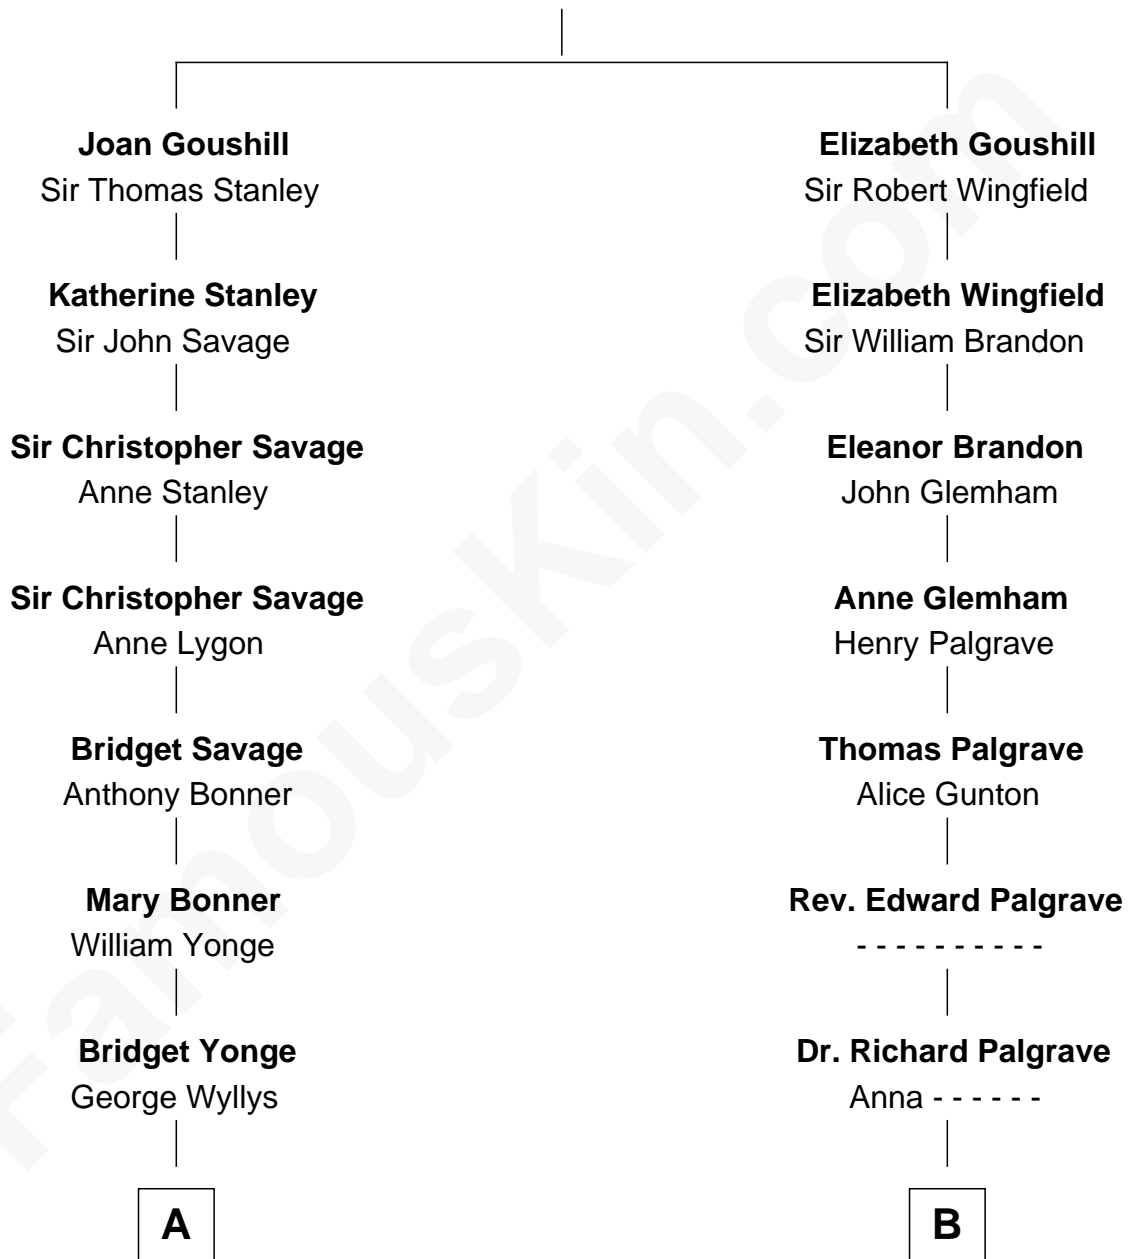

FamousKin.com
Relationship Chart of
Thomas Pynchon
American Novelist

16th cousin 2 times removed of

George H. W. Bush
41st U.S. President

Sir Robert Goushill
 Elizabeth Fitzalan

C

Prescott Sheldon Bush

Dorothy Wear Walker

George H. W. Bush

41st U.S. President

FamousKin.com