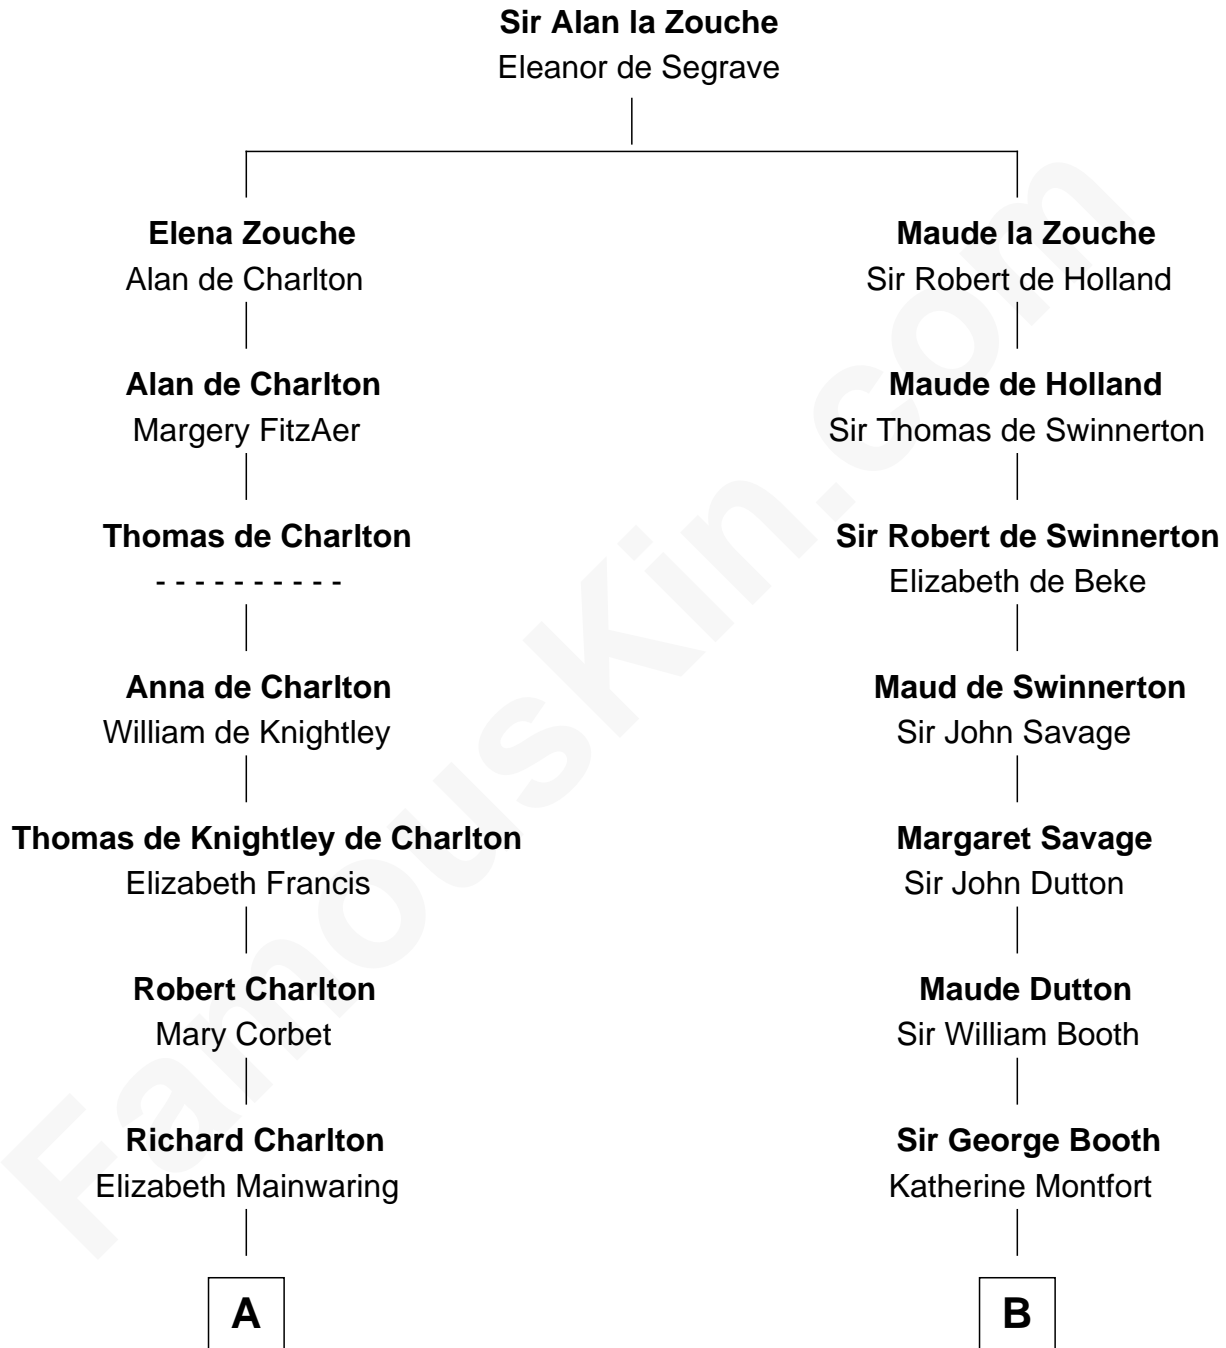

FamousKin.com
Relationship Chart of
Thomas Pynchon
American Novelist

20th cousin 1 time removed of

Barbara (Pierce) Bush
First Lady of President George H.W. Bush

C

William Lyon Pynchon
Annie Payne Cogswell

William Henry Chichele Pynchon
Carrie Susan Moyses

Thomas Ruggles Pynchon
Catherine Frances Bennett

Thomas Pynchon
Novelist

D

Samuel Ross Marvin
Julia Ann Place

Jerome Place Marvin
Martha Ann Stokes

Mabel Marvin
Scott Pierce