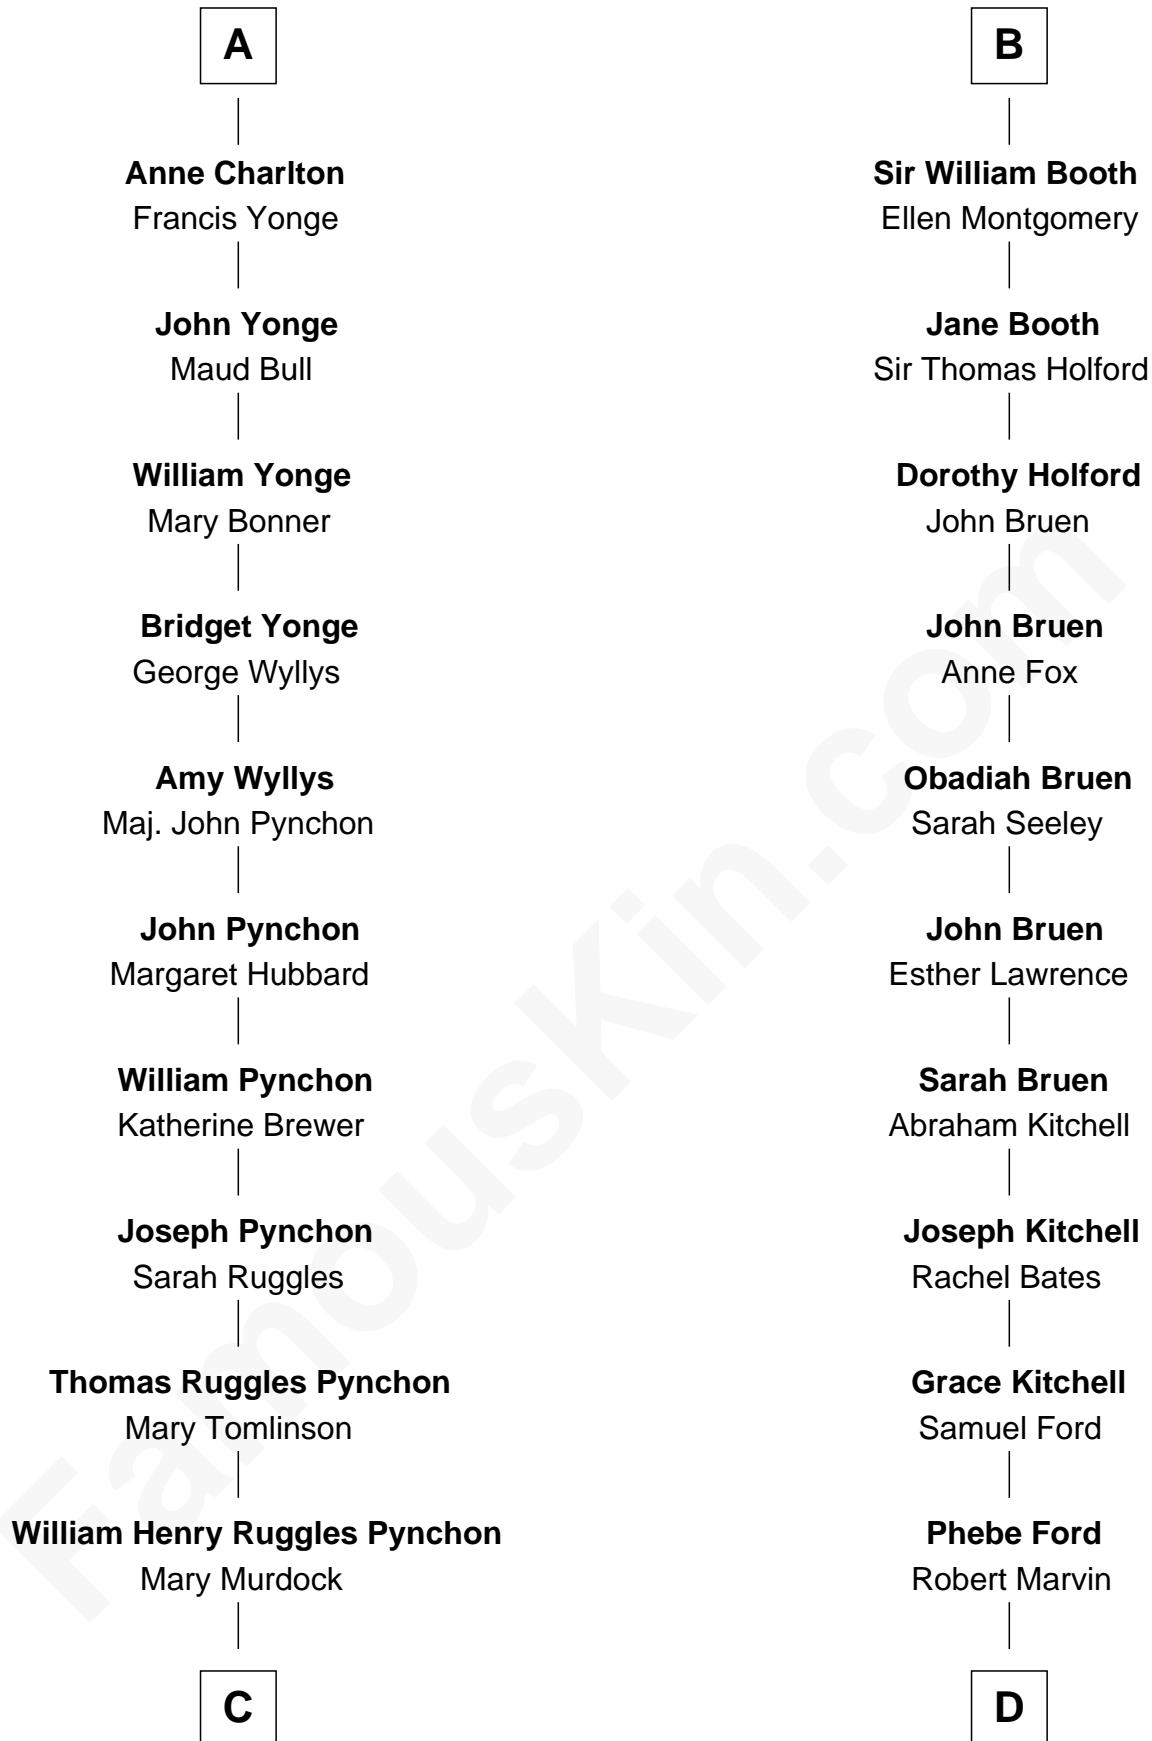

FamousKin.com
Relationship Chart of
Thomas Pynchon
American Novelist

20th cousin 1 time removed of

Barbara (Pierce) Bush
First Lady of President George H.W. Bush

C

William Lyon Pynchon
Annie Payne Cogswell

William Henry Chichele Pynchon
Carrie Susan Moyses

Thomas Ruggles Pynchon
Catherine Frances Bennett

Thomas Pynchon
Novelist

D

Samuel Ross Marvin
Julia Ann Place

Jerome Place Marvin
Martha Ann Stokes

Mabel Marvin
Scott Pierce

Marvin Pierce
Pauline Robinson

Barbara (Pierce) Bush
First Lady of George H.W. Bush

FamousKin.com