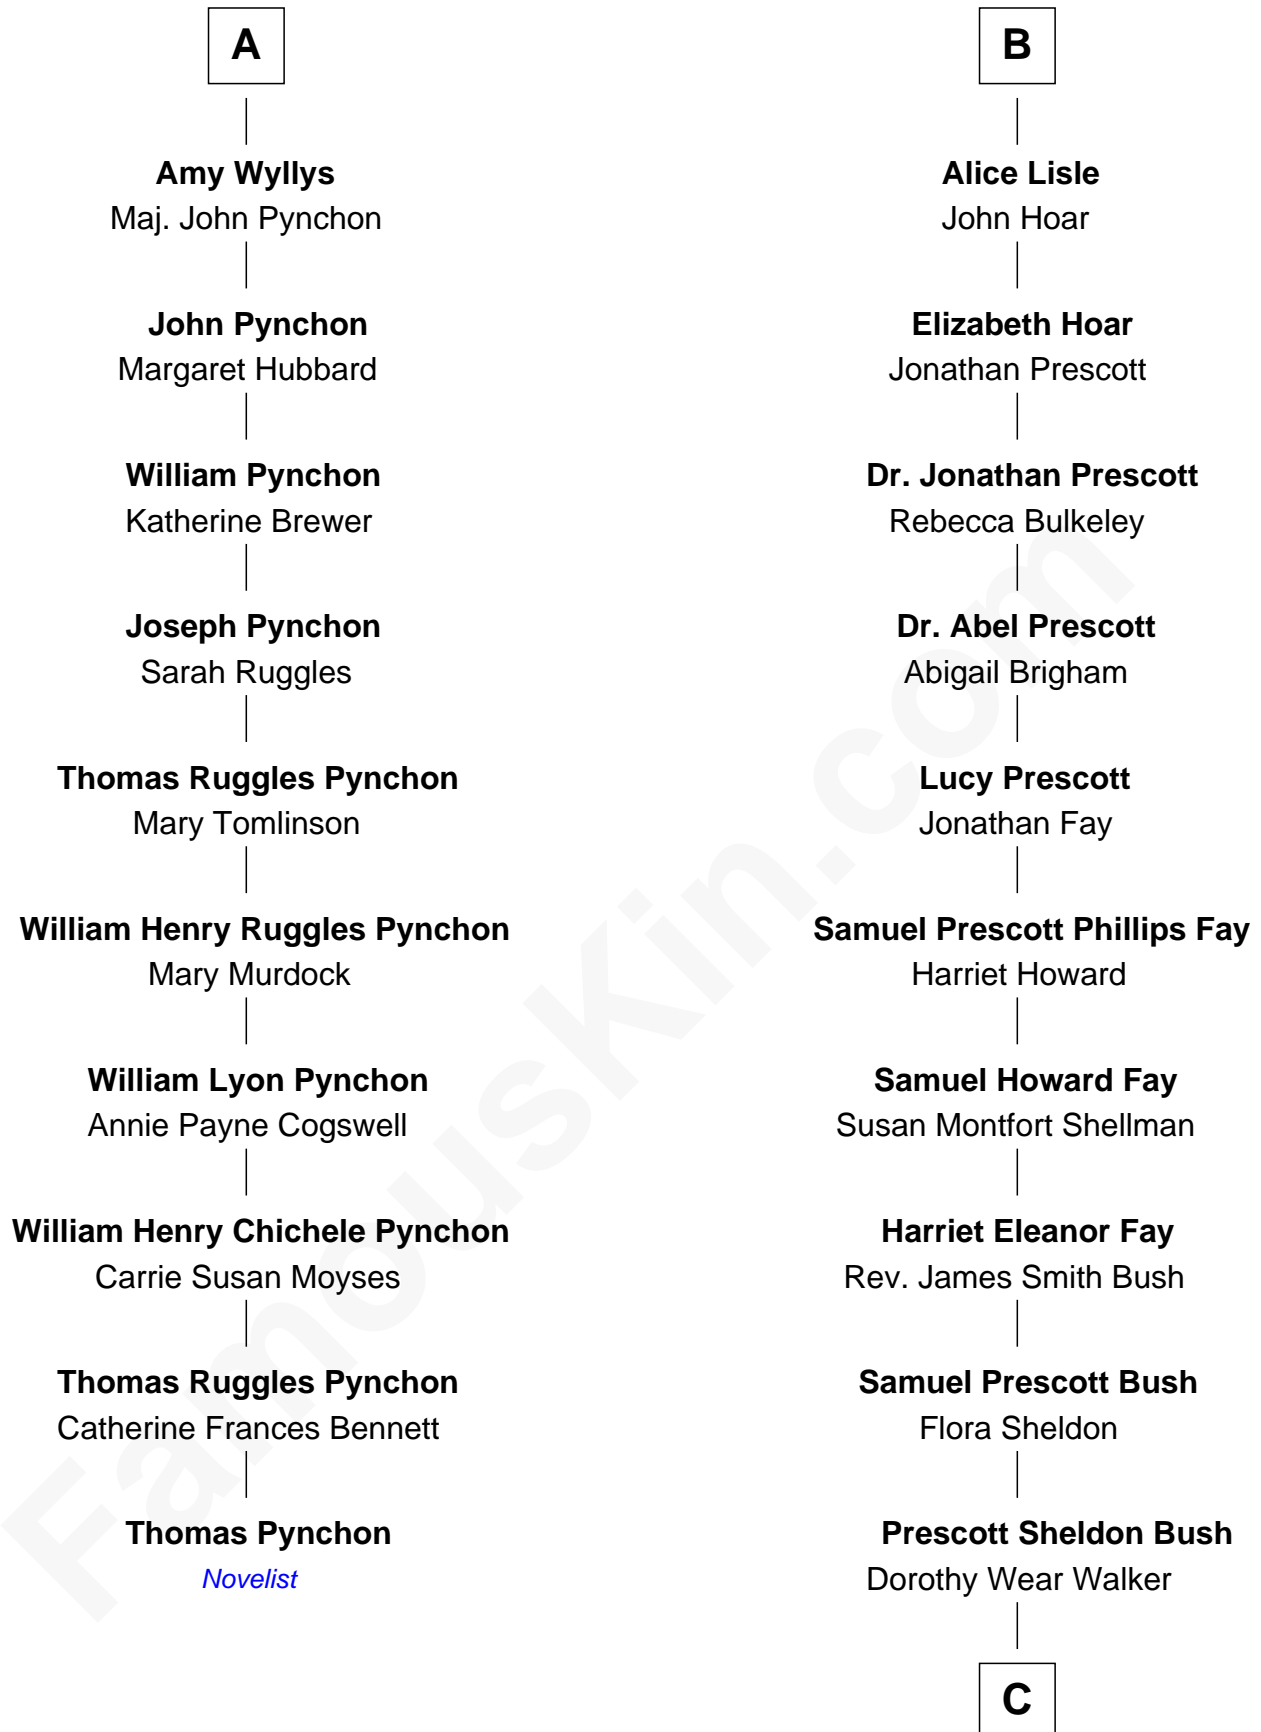

FamousKin.com
Relationship Chart of
Thomas Pynchon
American Novelist

16th cousin 2 times removed of

George W. Bush
43rd U.S. President

Sir Humphrey Stafford
 Eleanor Aylesbury

C

George Herbert Walker Bush

Barbara Pierce

George W. Bush

43rd U.S. President

FamousKin.com