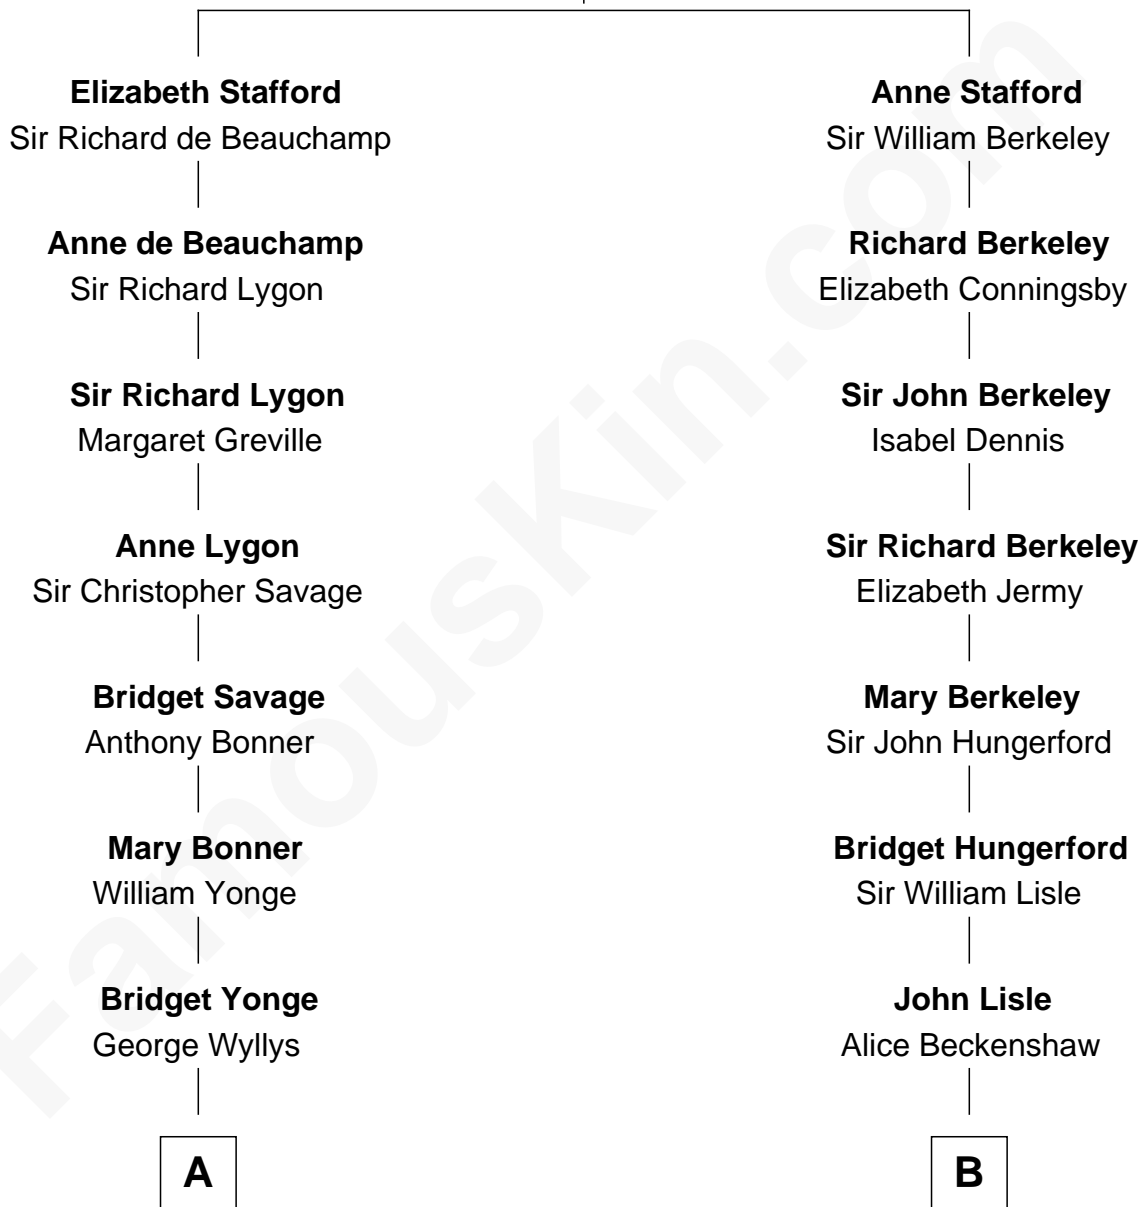

FamousKin.com
Relationship Chart of
Thomas Pynchon
American Novelist

16th cousin 2 times removed of

George W. Bush
43rd U.S. President

Sir Humphrey Stafford
 Eleanor Aylesbury

C

George Herbert Walker Bush

Barbara Pierce

George W. Bush

43rd U.S. President

FamousKin.com